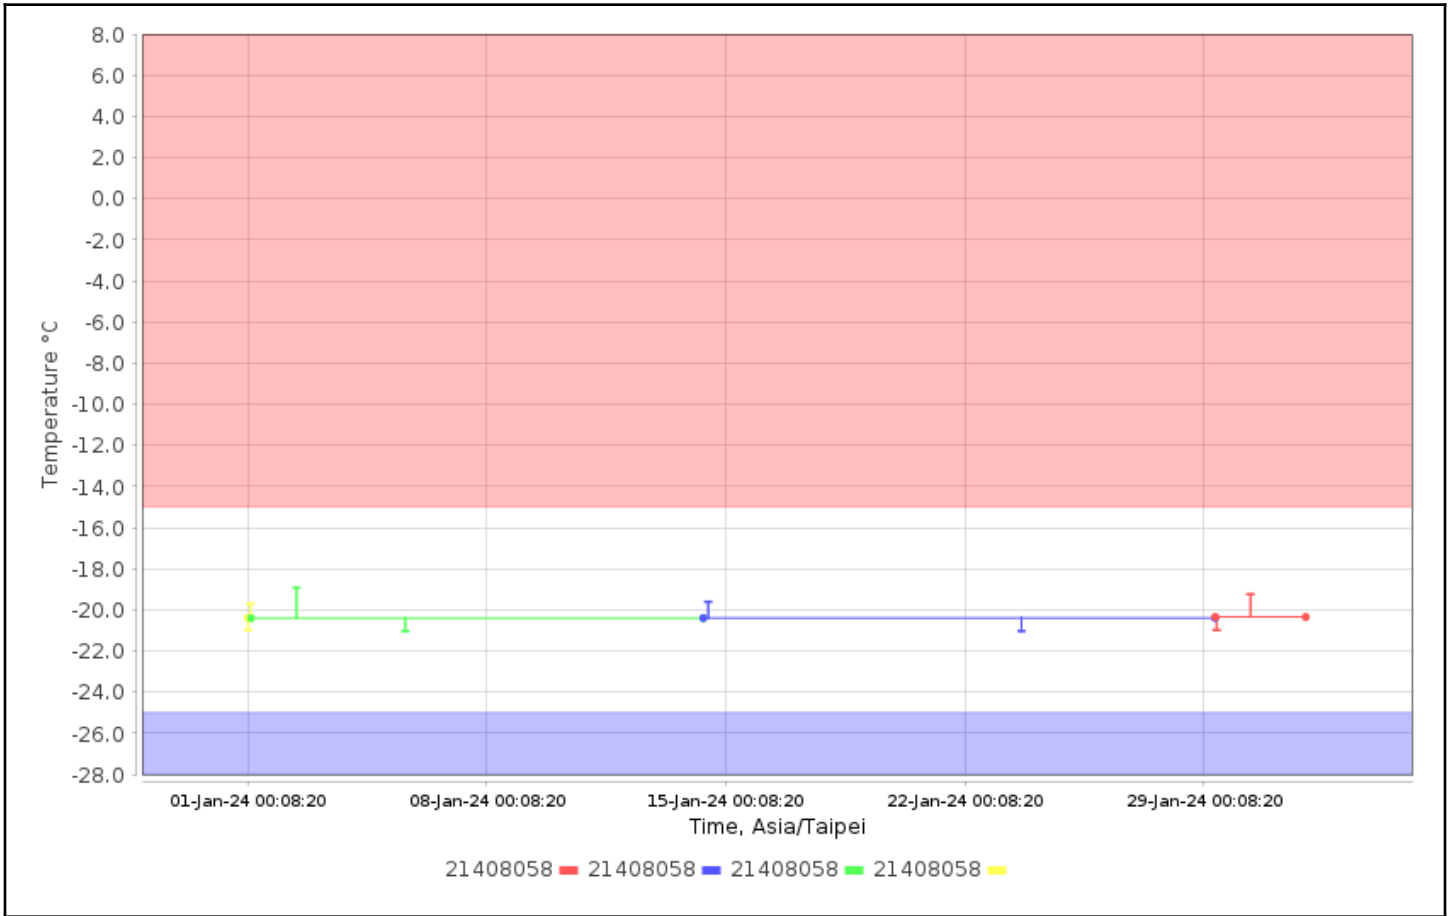

Trip Info:

Dates: Config Since

Data Range: Between 01-Jan-2024 00:00:00 and 01-Feb-2024 00:00:00

Data Includes Segmented Loggers: No

# Graphs - Asia/Taipei

## Temperature Multi-Graph

## Tabular Data - Temperature

Logger	Trip Information	Trip Length	Max, °C	Min, °C	Mean, °C	STD, °C	MKT, °C
21408058 21408058 CX402	Configured by: CX5000- 21024783	2d18h9m42s	-19.24	-20.98	-20.35	0.44	-20.35
21408058 21408058 CX402	Configured by: CX5000- 21024783	8d15h59m24s	-19.70	-20.98	-20.40	0.47	-20.40
21408058 21408058 CX402	Configured by: CX5000- 21024783	14d23h47m5s	-19.61	-21.03	-20.40	0.45	-20.40
21408058 21408058 CX402	Configured by: CX5000- 21024783	13d5h51m27s	-18.92	-21.03	-20.41	0.45	-20.41