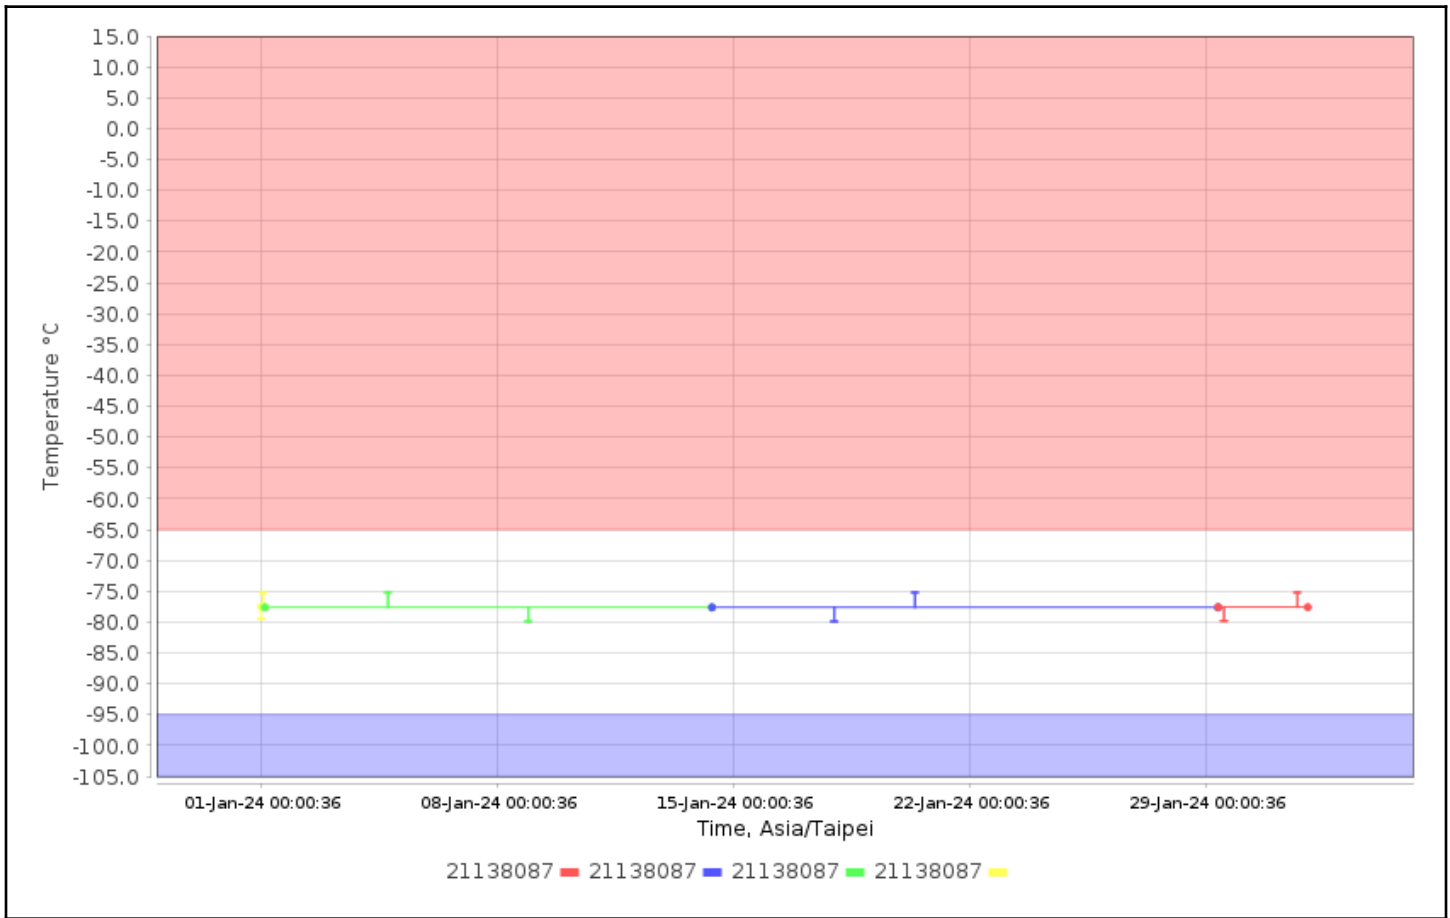

Graphs - Asia/Taipei

Temperature Multi-Graph