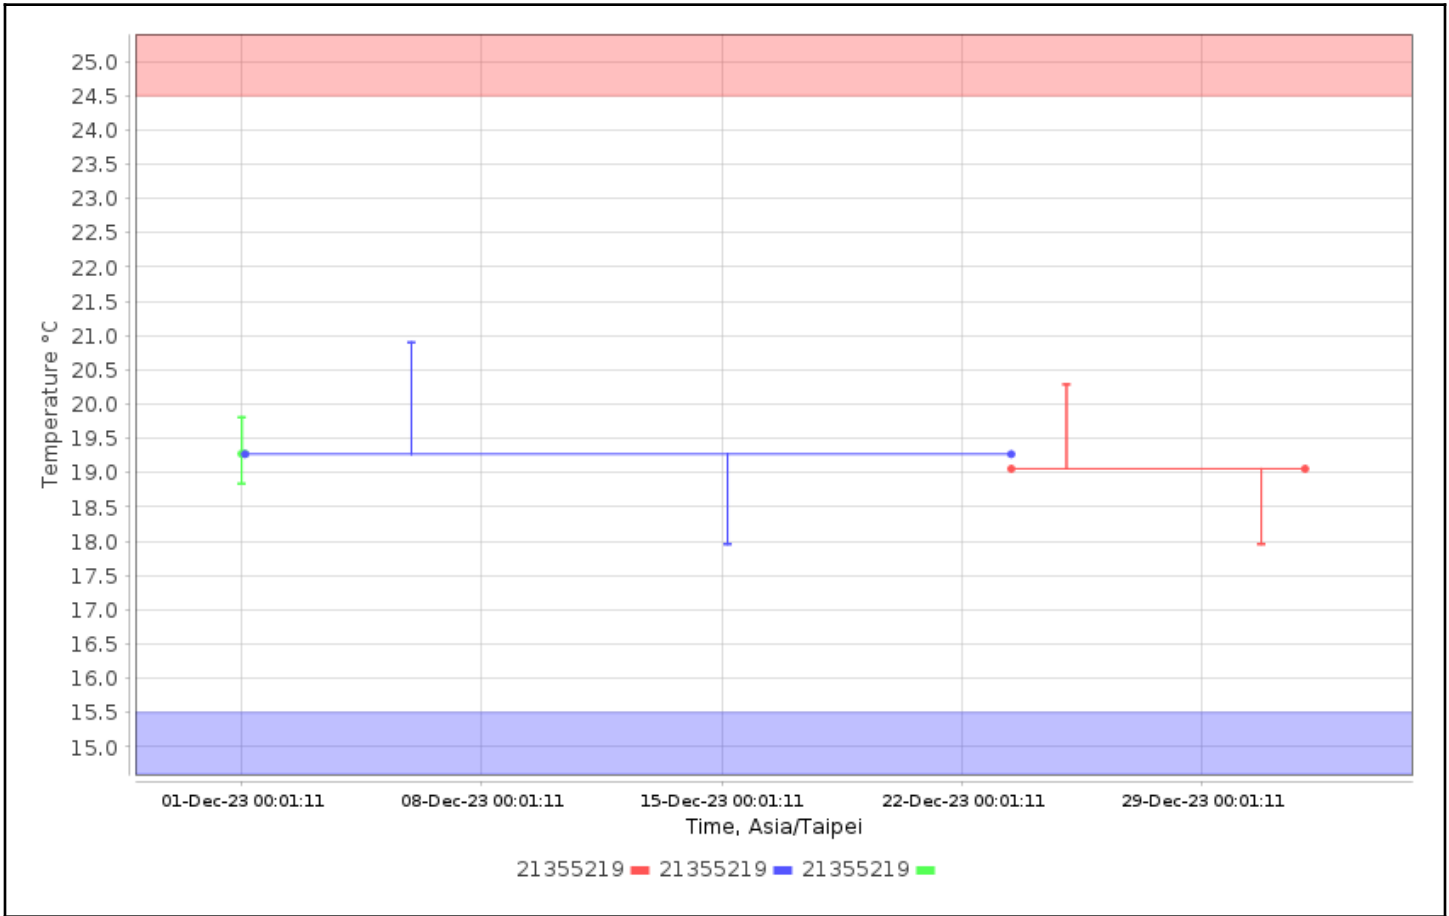

Graphs - Asia/Taipei

Temperature Multi-Graph