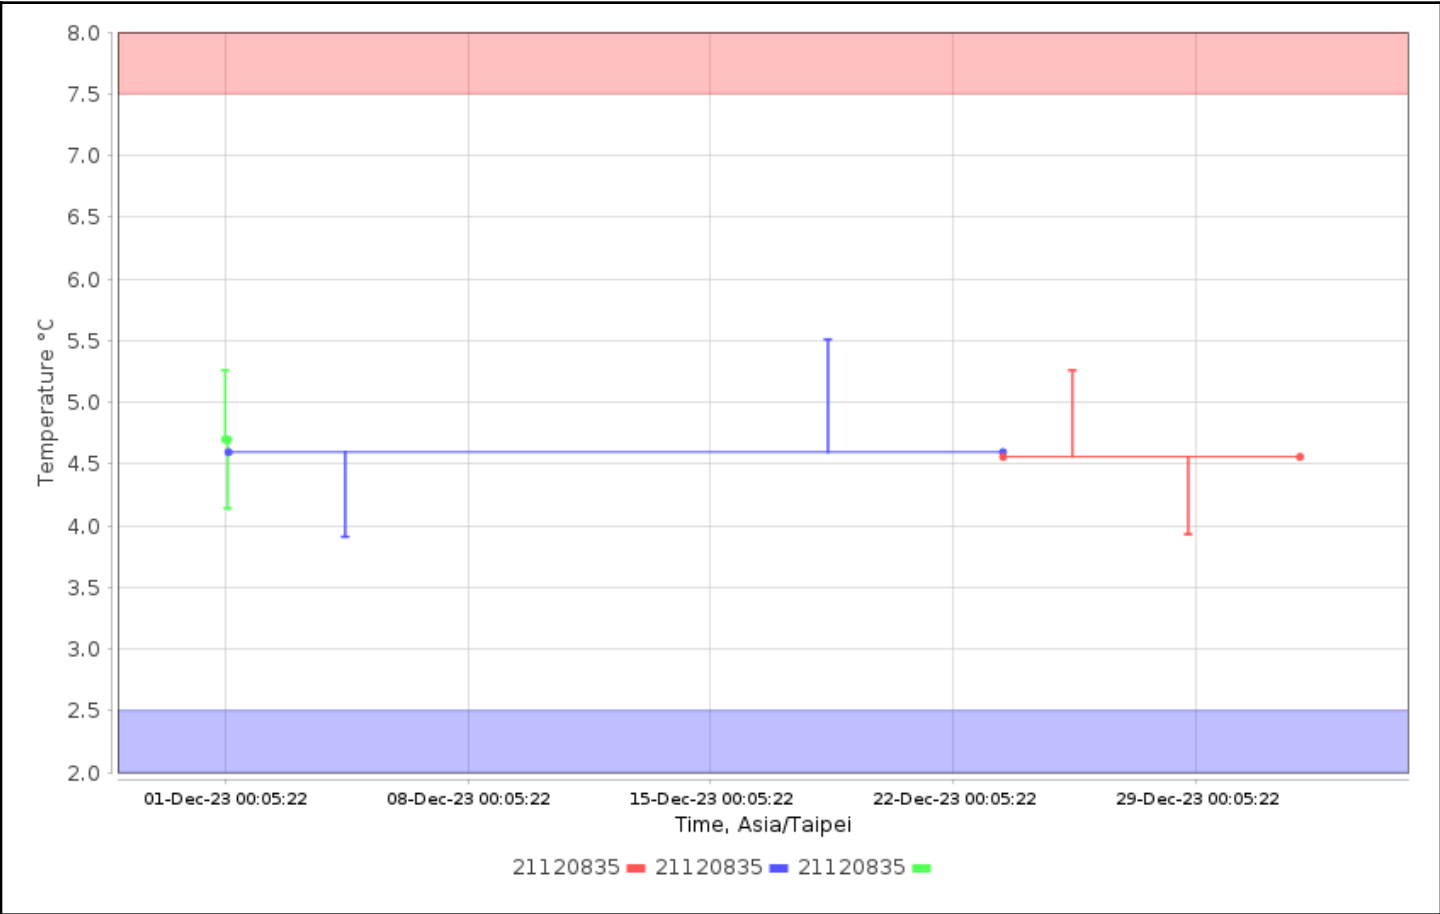

Graphs - Asia/Taipei

Temperature Multi-Graph