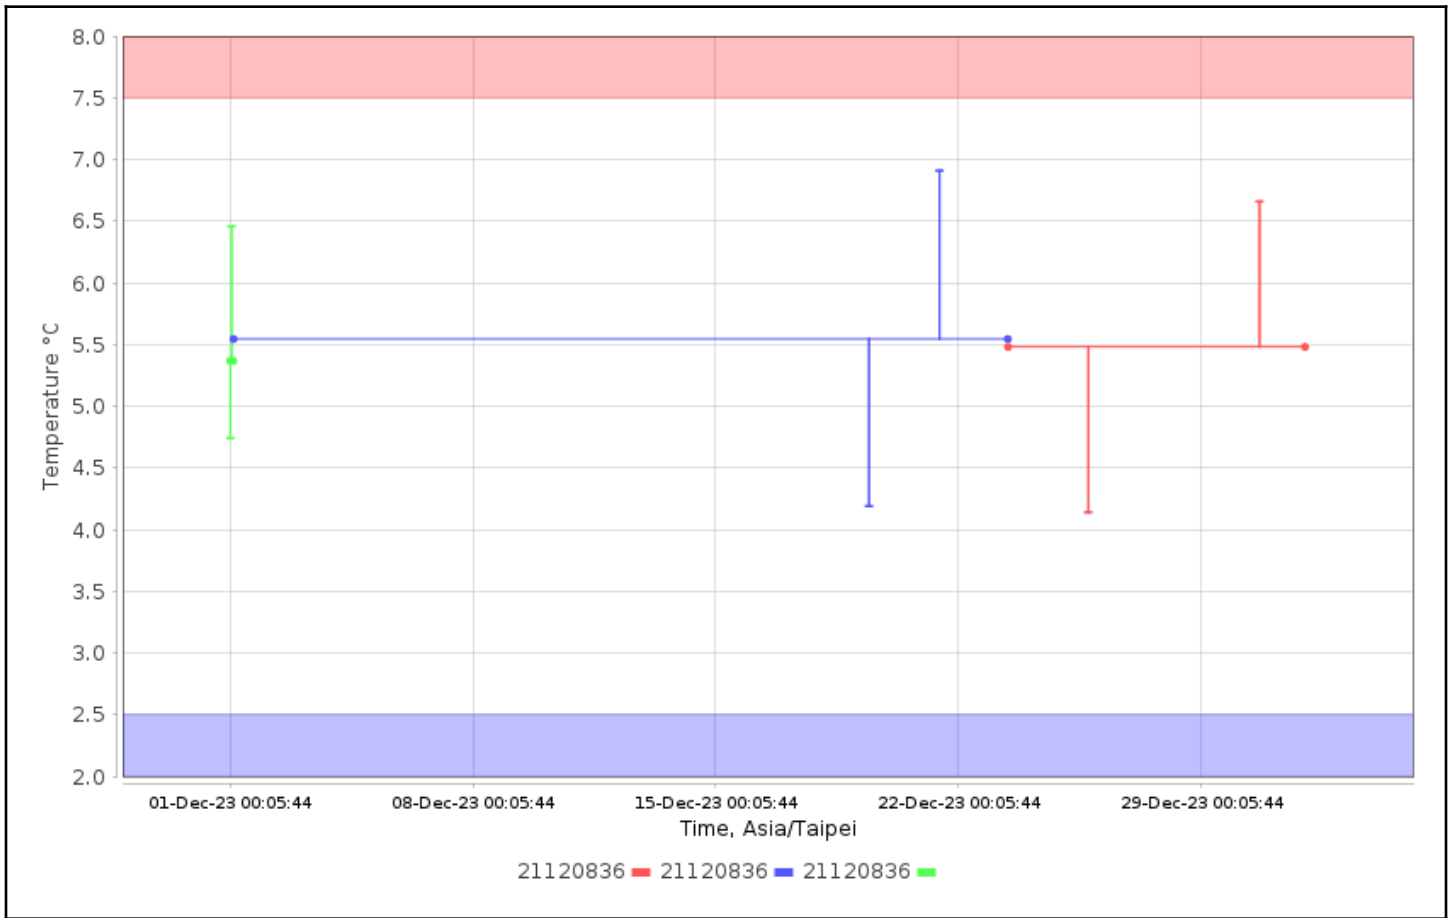

Graphs - Asia/Taipei

Temperature Multi-Graph