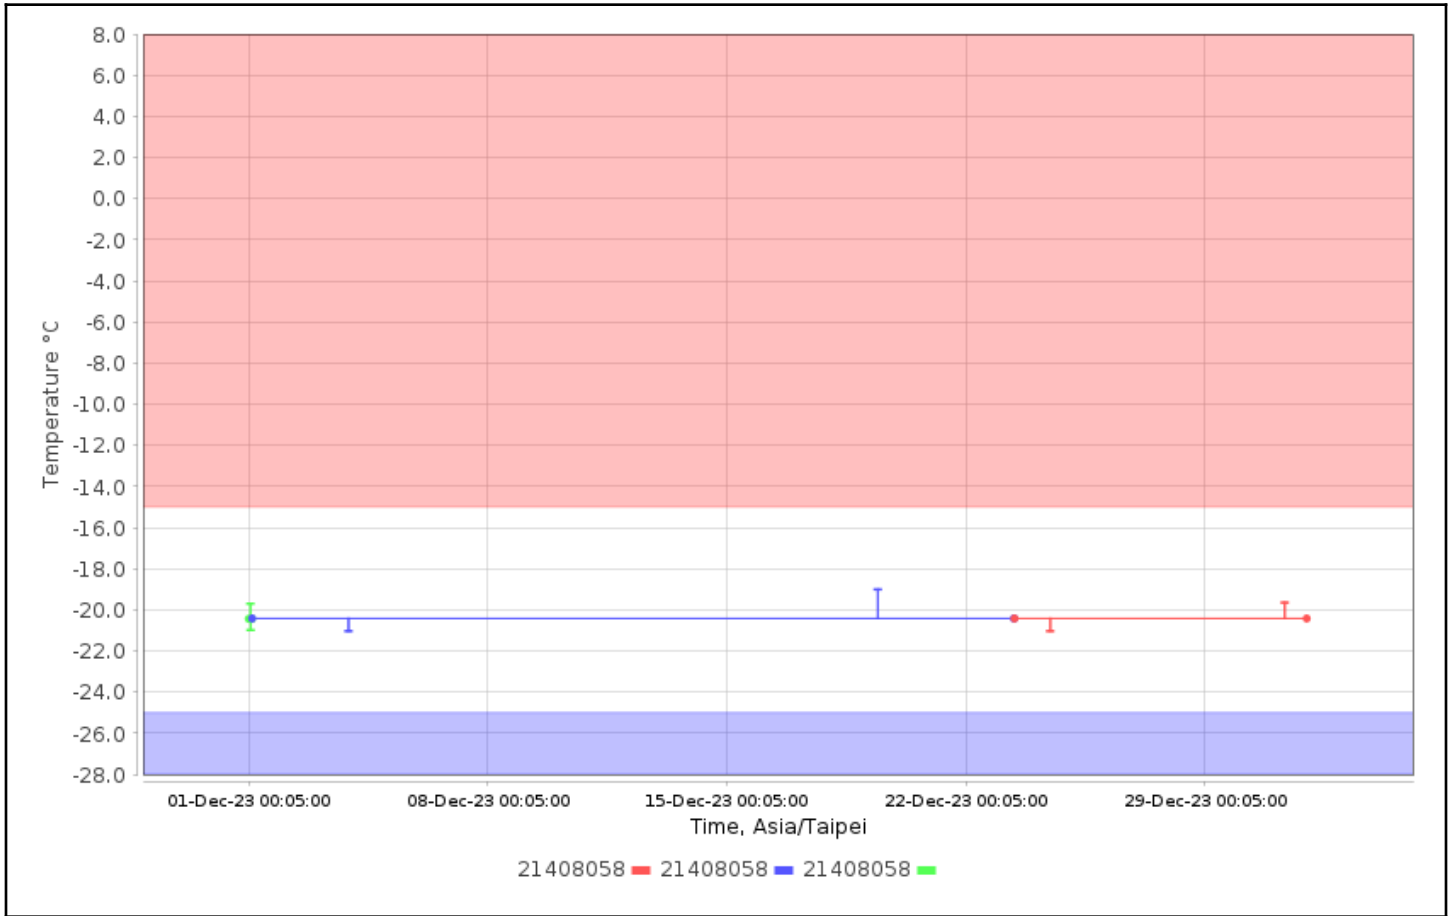

Graphs - Asia/Taipei

Temperature Multi-Graph