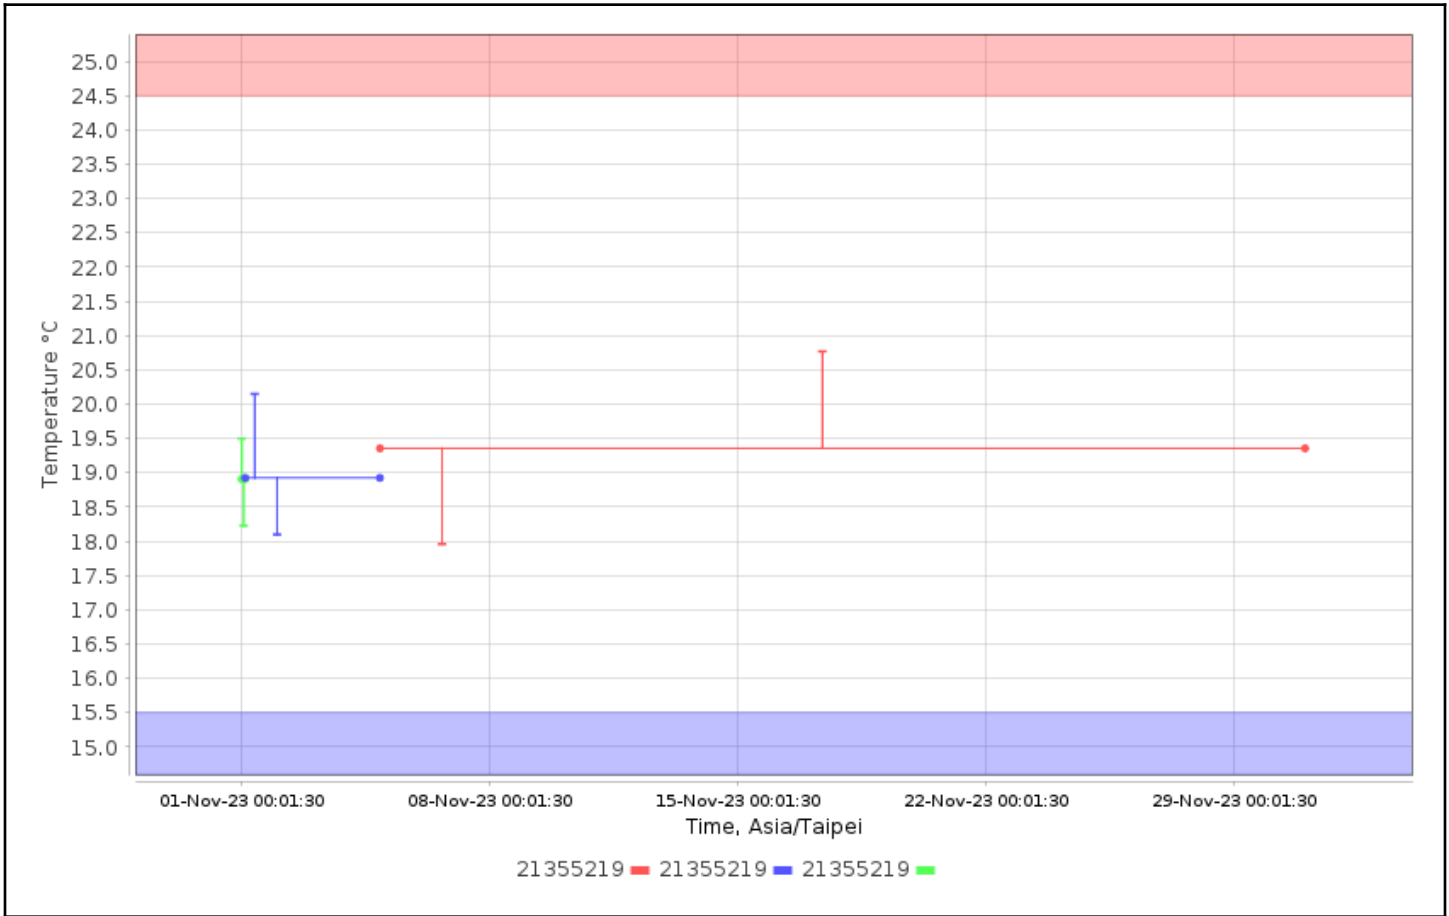

Graphs - Asia/Taipei

Temperature Multi-Graph