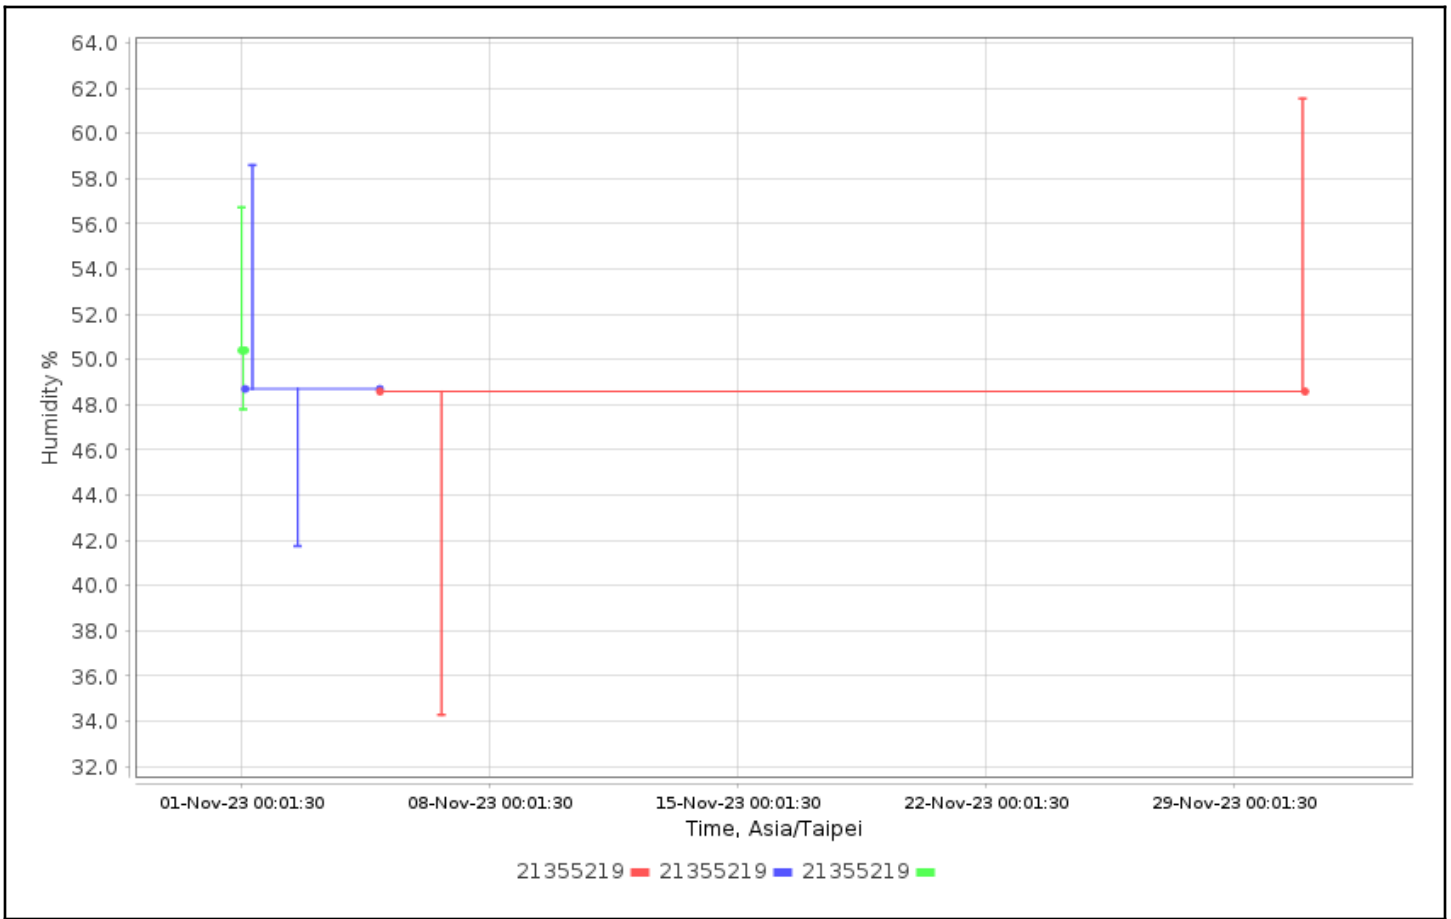

Humidity Multi-Graph