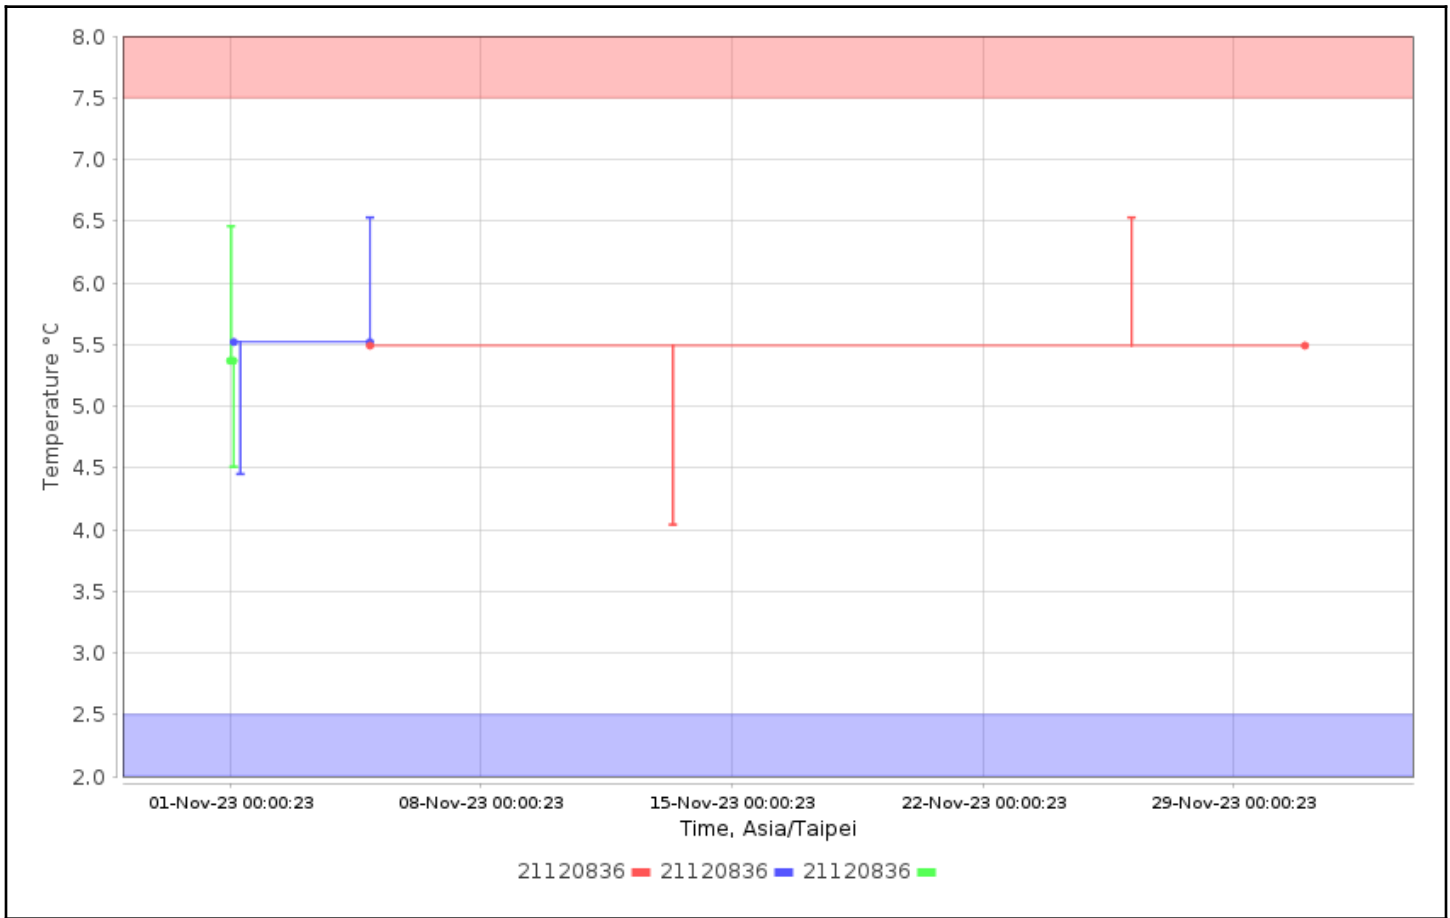

Graphs - Asia/Taipei

Temperature Multi-Graph