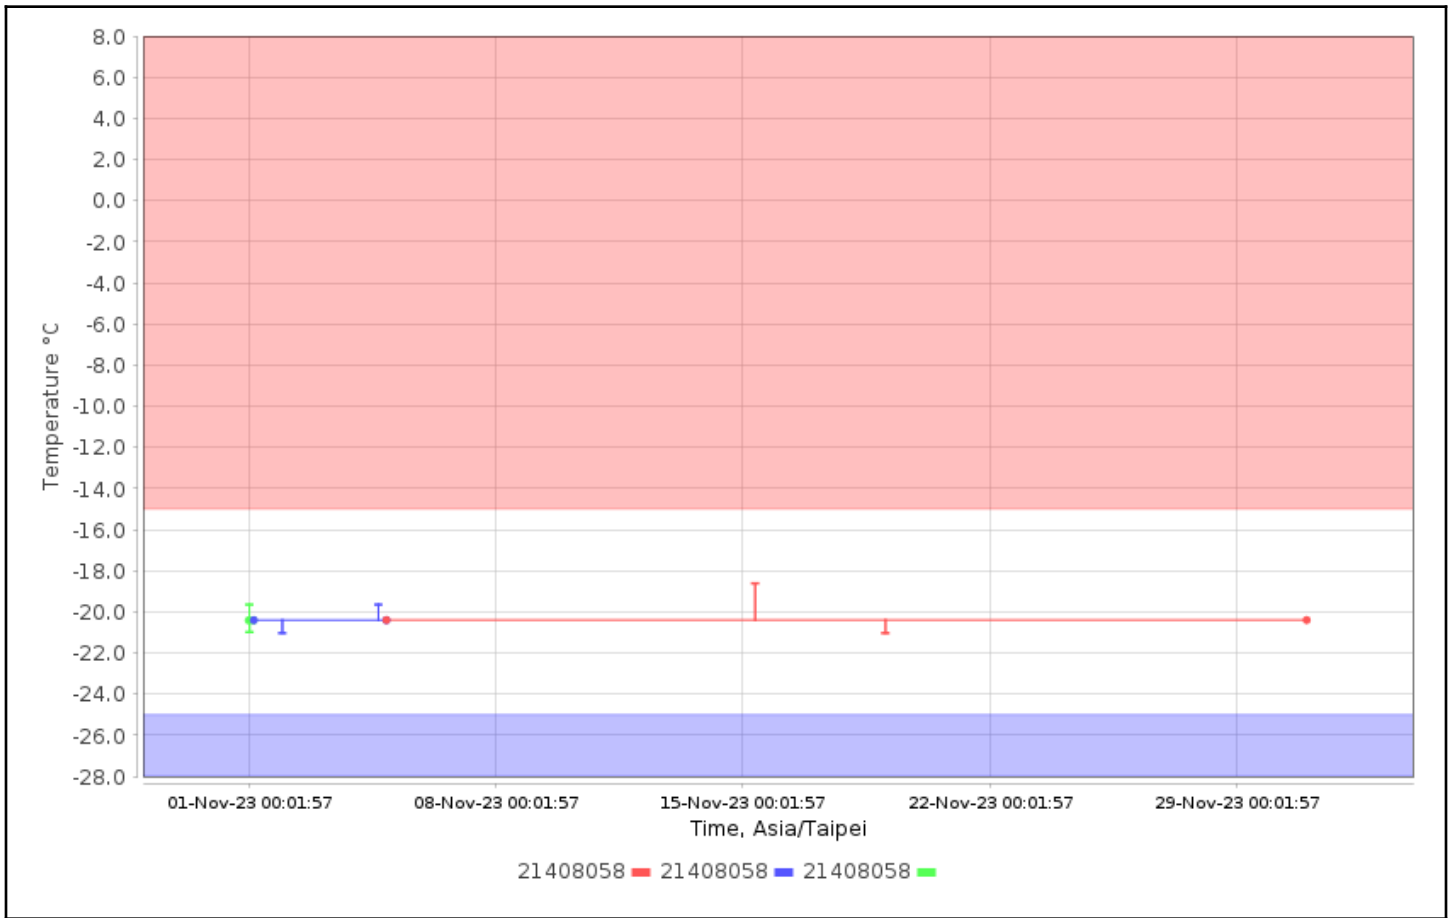

Configuration Names:

Device Types: All

Serial Numbers: 21408058

User Names:

Check for High Alarms: No

Check for Low Alarms: No

Roles:

Trip Info:

Dates: Config Since

Data Range: Between 01-Nov-2023 00:00:00 and 01-Dec-2023 00:00:00

Data Includes Segmented Loggers: No

Graphs - Asia/Taipei

Temperature Multi-Graph

Temperature Alarm Summary

No Data Found

Tabular Data - Temperature

Logger	Trip Information	Trip Length	Max, °C	Min, °C	Mean, °C	STD, °C	MKT, °C
21408058 21408058 CX402	Configured by: CX5000- 21024783	3d18h12m47s	-19.65	-21.03	-20.40	0.45	-20.40
21408058 21408058 CX402	Configured by: CX5000- 21024783	26d4h35m34s	-18.61	-21.03	-20.40	0.45	-20.40
21408058 21408058 CX402	Configured by: CX5000- 21024783	31d47m26s	-19.65	-20.98	-20.41	0.46	-20.41

Temperature Summary Statistics

Trip Info	Number of Loggers	Avg Length	Max Length	Min Length	Mean, °C	Std Dev, °C	Min, °C	Max, °C	MKT, °C	Time Above	Time Below
No Matching Value	3	20d7h51m 55s	31d47m26 s	3d18h12m 47s	-20.40	0.45	-21.03	-18.61	-20.40	0	0