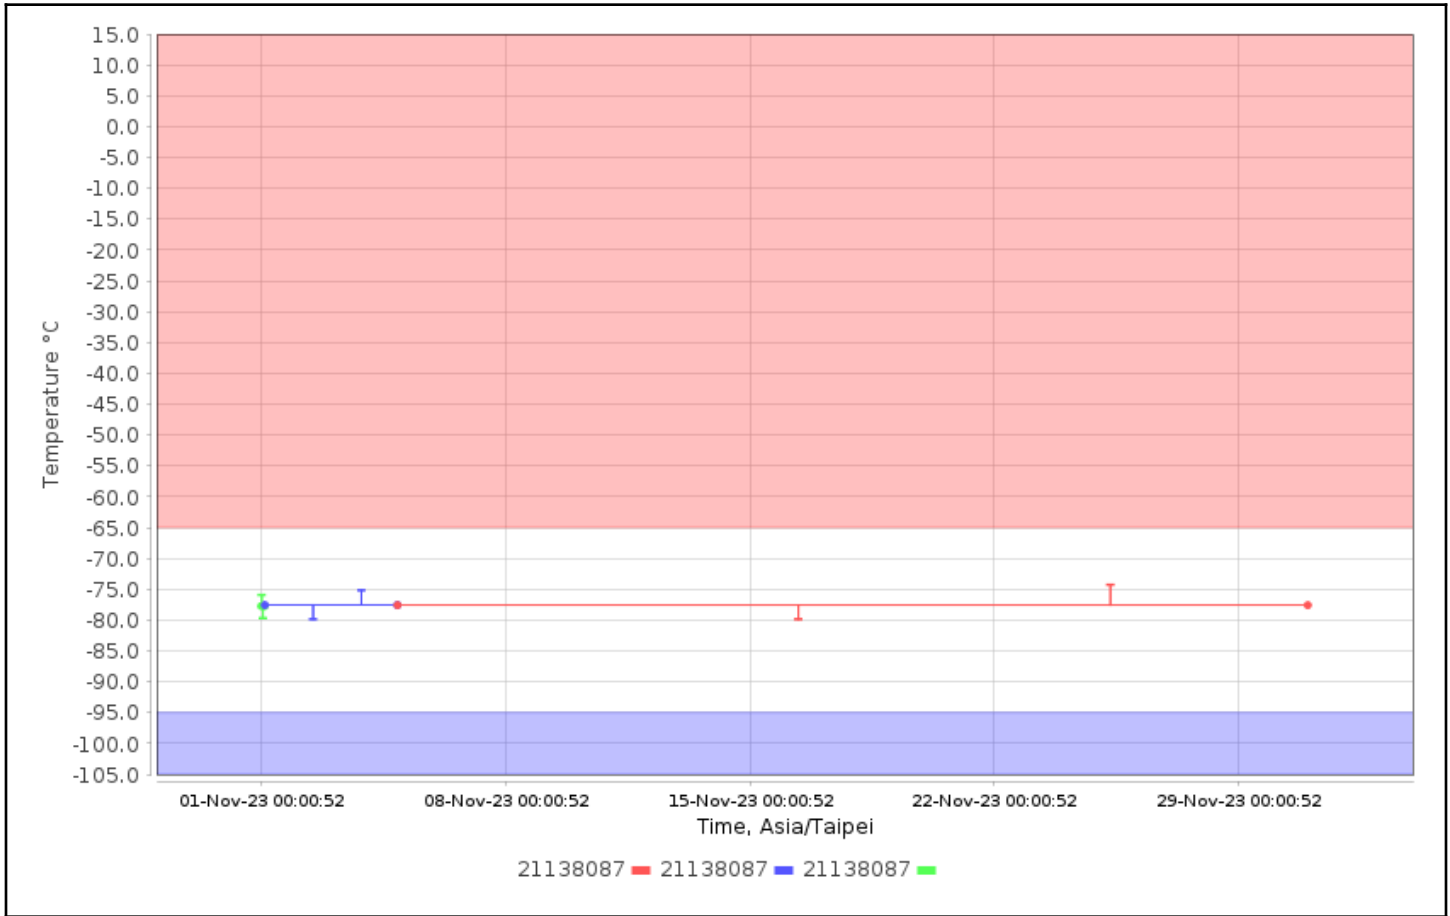

Configuration Names:

Device Types: All

Serial Numbers: 21138087

User Names:

Check for High Alarms: No

Check for Low Alarms: No

Roles:

Trip Info:

Dates: Config Since

Data Range: Between 01-Nov-2023 00:00:00 and 01-Dec-2023 00:00:00

Data Includes Segmented Loggers: No

Graphs - Asia/Taipei

Temperature Multi-Graph

Temperature Alarm Summary

No Data Found

Tabular Data - Temperature

Logger	Trip Information	Trip Length	Max, °C	Min, °C	Mean, °C	STD, °C	MKT, °C
21138087 21138087 CX405	Configured by: CX5000- 21024783	30d23h59m44s	-75.90	-79.68	-77.73	1.40	-77.74
21138087 21138087 CX405	Configured by: CX5000- 21024783	3d19h15m52s	-75.14	-79.85	-77.55	1.47	-77.56
21138087 21138087 CX405	Configured by: CX5000- 21024783	26d4h45m56s	-74.25	-79.85	-77.57	1.46	-77.58

Temperature Summary Statistics

Trip Info	Number of Loggers	Avg Length	Max Length	Min Length	Mean, °C	Std Dev, °C	Min, °C	Max, °C	MKT, °C	Time Above	Time Below
No Matching Value	3	20d8h30s	30d23h59m44s	3d19h15m52s	-77.56	1.46	-79.85	-74.25	-77.57	0	0