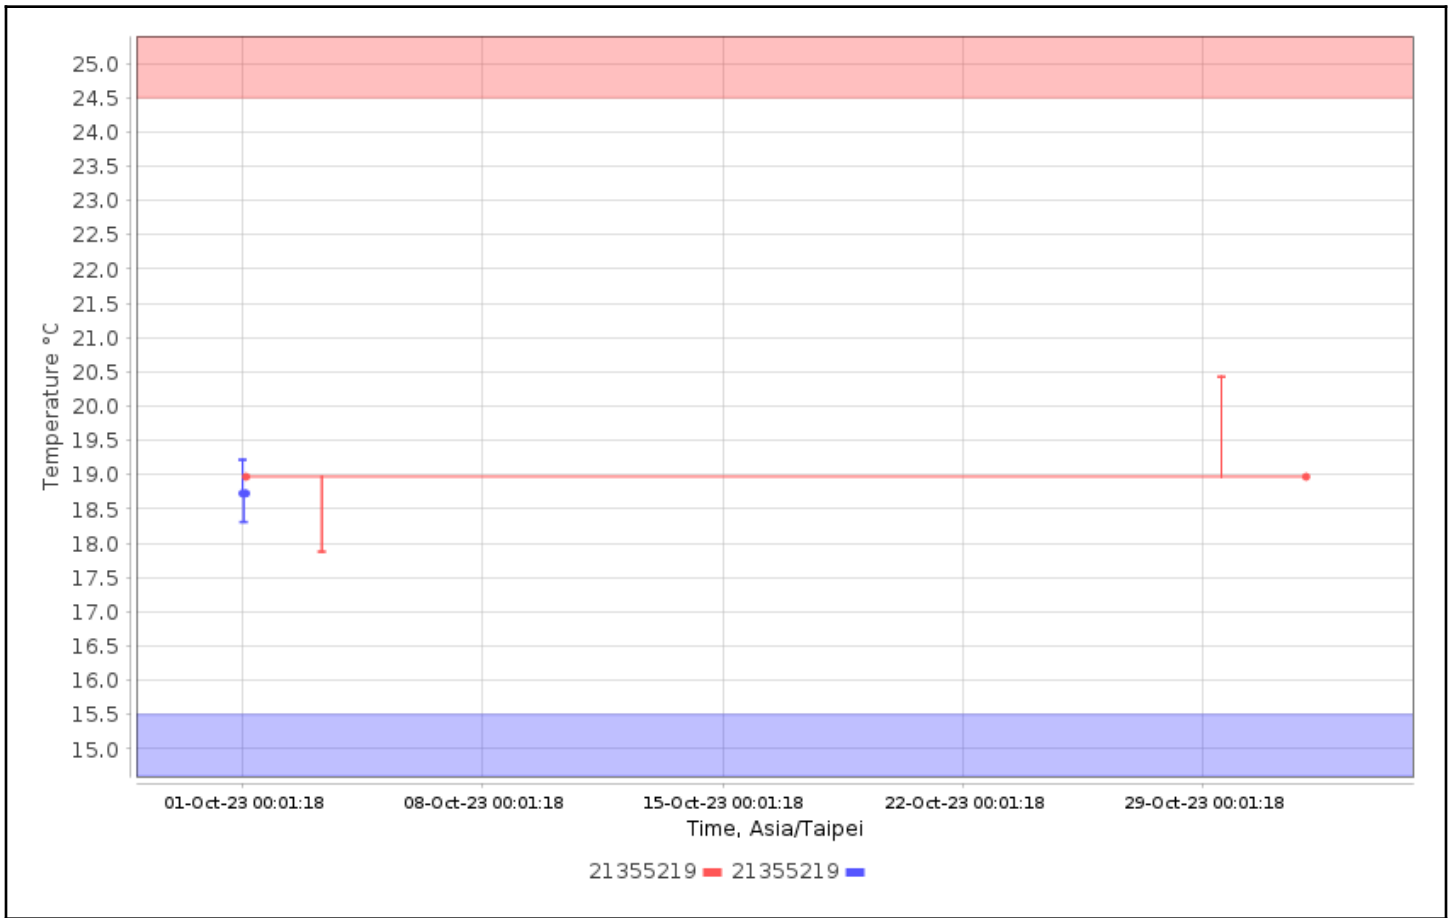

Configuration Names:

Device Types: All

Serial Numbers: 21355219

User Names:

Check for High Alarms: No

Check for Low Alarms: No

Roles:

Trip Info:

Dates: Config Since

Data Range: Between 01-Oct-2023 00:00:00 and 01-Nov-2023 00:00:00

Data Includes Segmented Loggers: No

Graphs - Asia/Taipei

Temperature Multi-Graph

Humidity Multi-Graph

Temperature Alarm Summary

No Data Found

Tabular Data - Temperature

Logger	Trip Information	Trip Length	Max, °C	Min, °C	Mean, °C	STD, °C	MKT, °C
21355219 21355219 CX450	Configured by: CX5000- 21024783	30d6s	19.22	18.31	18.73	0.26	18.73
21355219 21355219 CX450	Configured by: CX5000- 21024783	31d12s	20.43	17.88	18.97	0.42	18.97

Tabular Data - Humidity

Logger	Trip Information	Trip Length	Max, %	Min, %	Mean, %	STD, %
21355219 21355219 CX450	Configured by: CX5000- 21024783	30d6s	49.51	47.26	48.40	0.70
21355219 21355219 CX450	Configured by: CX5000- 21024783	31d12s	65.70	42.48	49.39	2.46