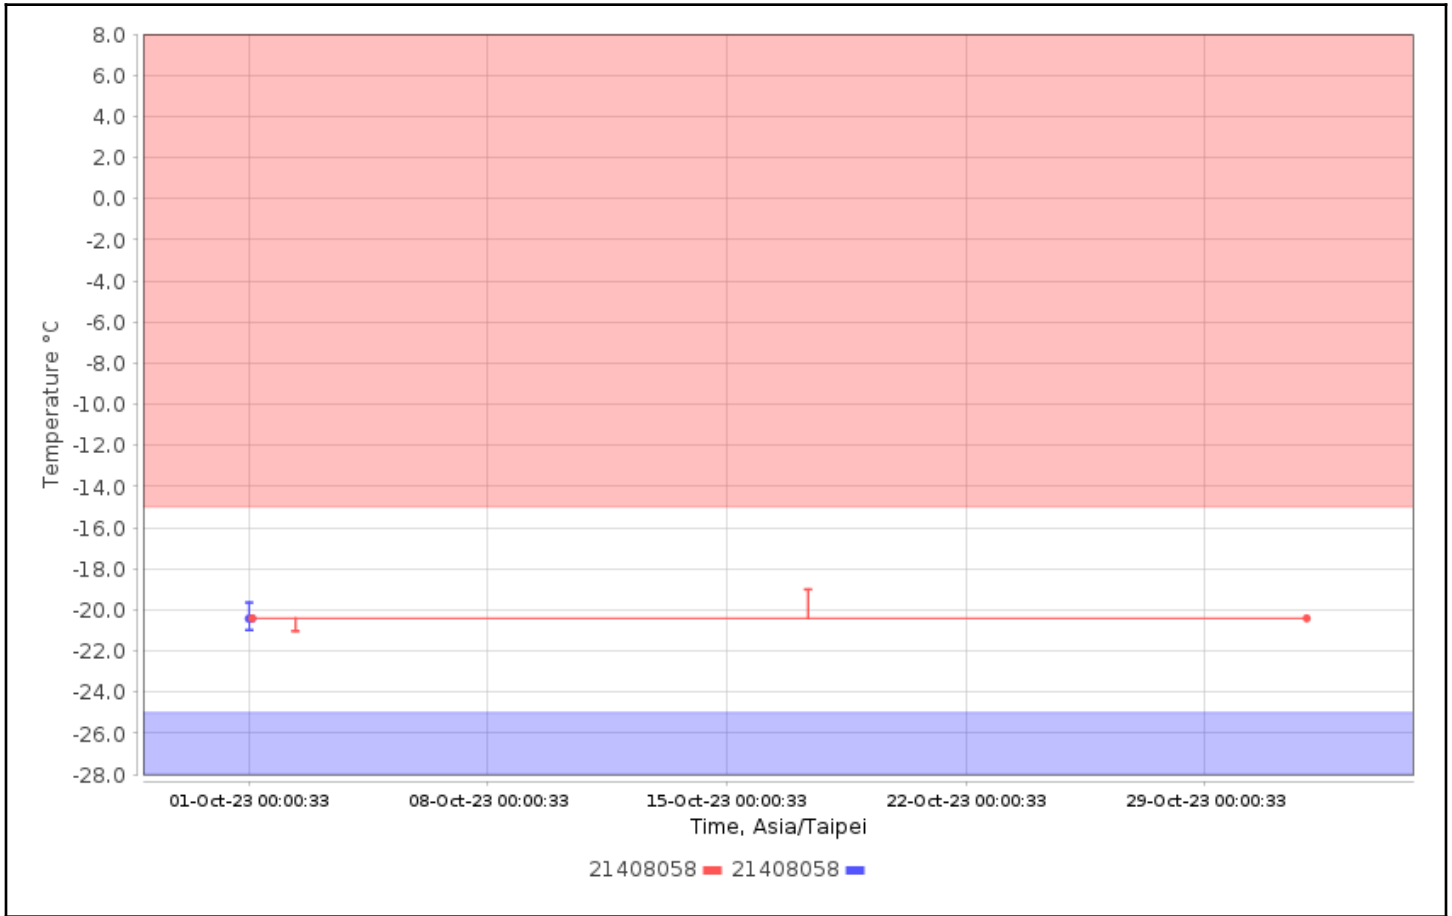

Graphs - Asia/Taipei

Temperature Multi-Graph