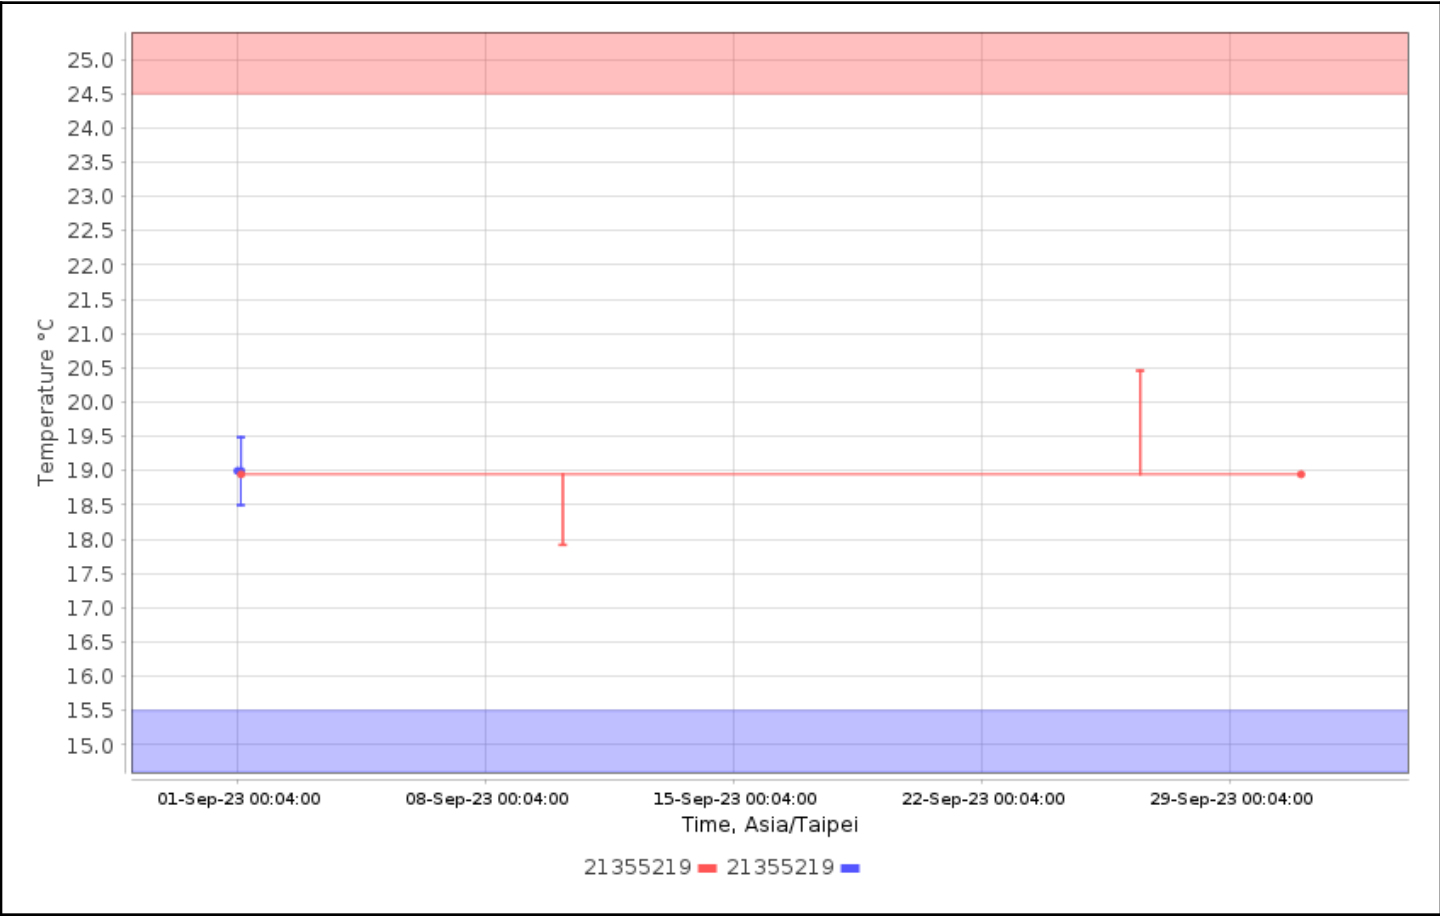

Configuration Names:

Device Types: All

Serial Numbers: 21355219

User Names:

Check for High Alarms: No

Check for Low Alarms: No

Roles:

Trip Info:

Dates: Config Since

Data Range: Between 01-Sep-2023 00:00:00 and 01-Oct-2023 00:00:00

Data Includes Segmented Loggers: No

Graphs - Asia/Taipei

Temperature Multi-Graph

Humidity Multi-Graph

Temperature Alarm Summary

No Data Found

Tabular Data - Temperature

Logger	Trip Information	Trip Length	Max, °C	Min, °C	Mean, °C	STD, °C	MKT, °C
21355219 21355219 CX450	Configured by: CX5000- 21024783	26d4h17m12s	19.49	18.50	19.00	0.30	19.00
21355219 21355219 CX450	Configured by: CX5000- 21024783	30d6s	20.46	17.92	18.95	0.36	18.95

Tabular Data - Humidity

Logger	Trip Information	Trip Length	Max, %	Min, %	Mean, %	STD, %
21355219 21355219 CX450	Configured by: CX5000- 21024783	26d4h17m12s	48.55	45.65	46.98	0.81
21355219 21355219 CX450	Configured by: CX5000- 21024783	30d6s	66.91	41.53	48.23	1.44