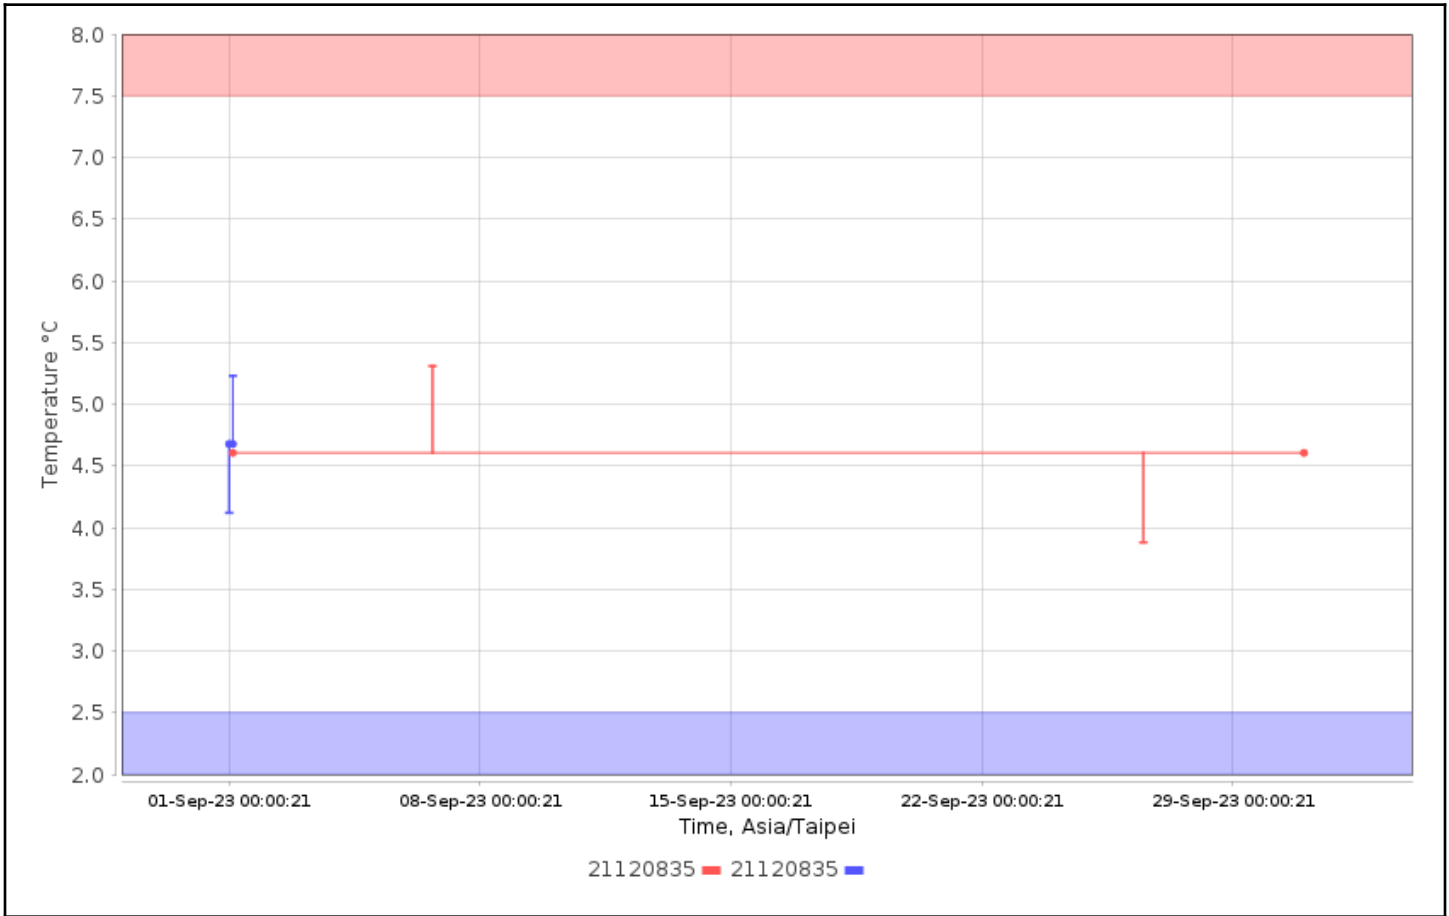

Configuration Names:

Device Types: All

Serial Numbers: 21120835

User Names:

Check for High Alarms: No

Check for Low Alarms: No

Roles:

Trip Info:

Dates: Config Since

Data Range: Between 01-Sep-2023 00:00:00 and 01-Oct-2023 00:00:00

Data Includes Segmented Loggers: No

Graphs - Asia/Taipei

Temperature Multi-Graph

Temperature Alarm Summary

No Data Found

Tabular Data - Temperature

Logger	Trip Information	Trip Length	Max, °C	Min, °C	Mean, °C	STD, °C	MKT, °C
21120835 21120835 CX402	Configured by: CX5000- 21024783	31d1m55s	5.23	4.12	4.68	0.42	4.68
21120835 21120835 CX402	Configured by: CX5000- 21024783	30d16s	5.31	3.88	4.61	0.39	4.61