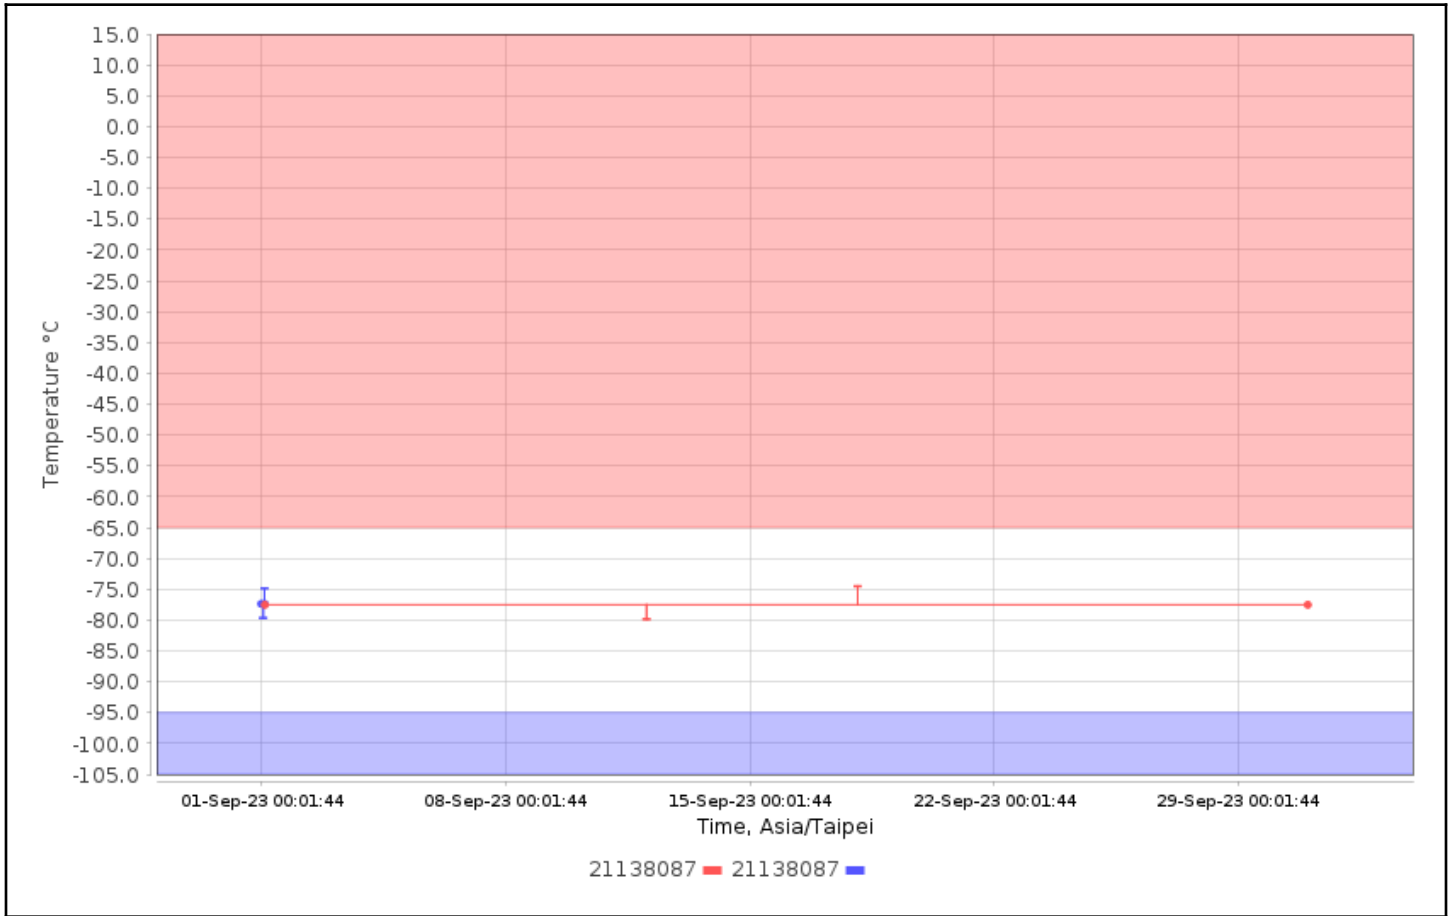

Graphs - Asia/Taipei

Temperature Multi-Graph