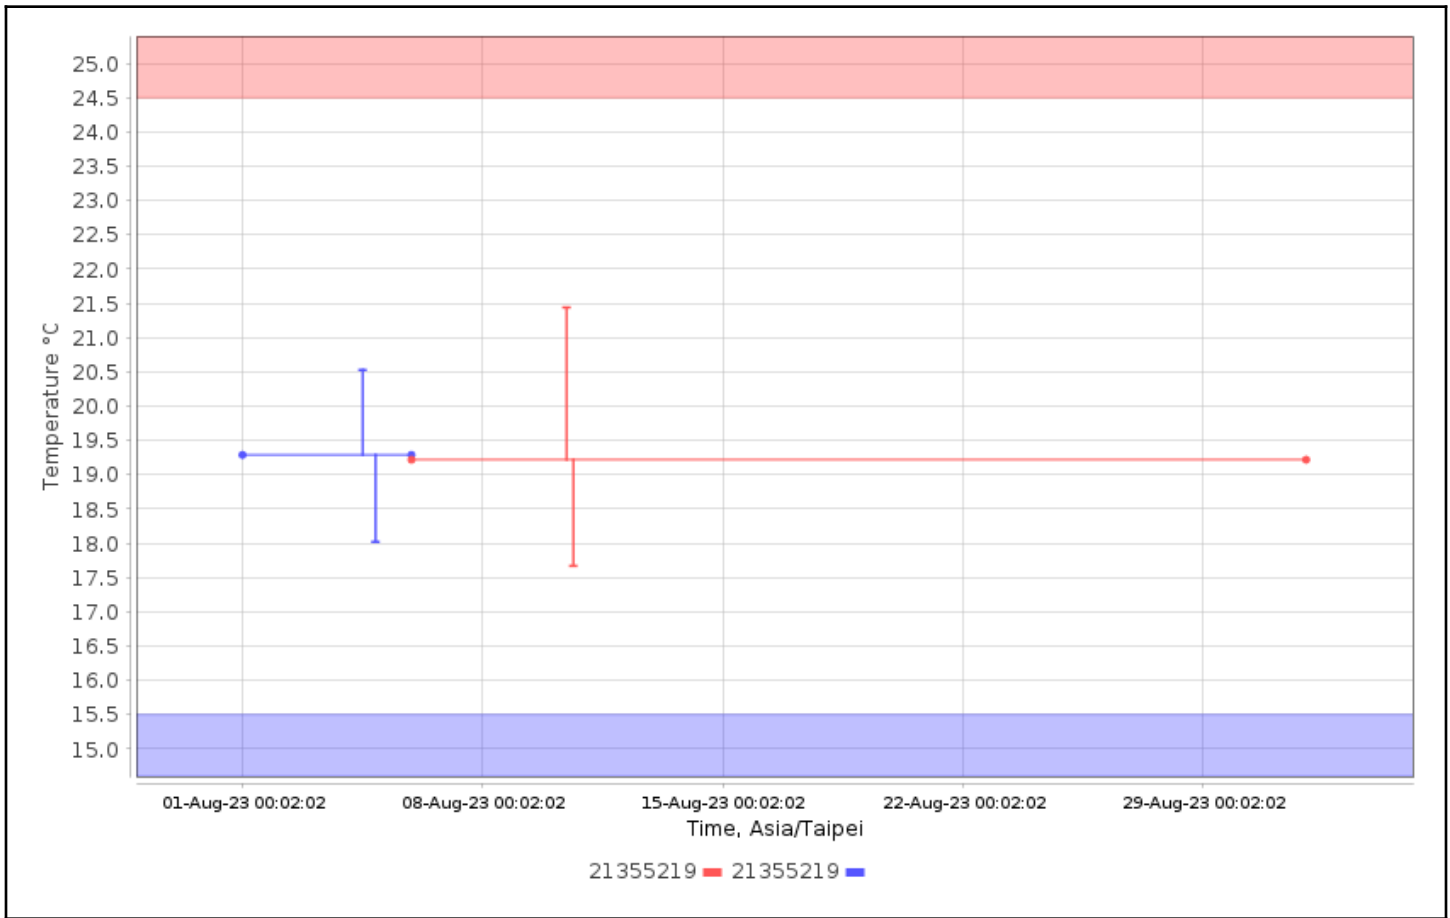

Graphs - Asia/Taipei

Temperature Multi-Graph