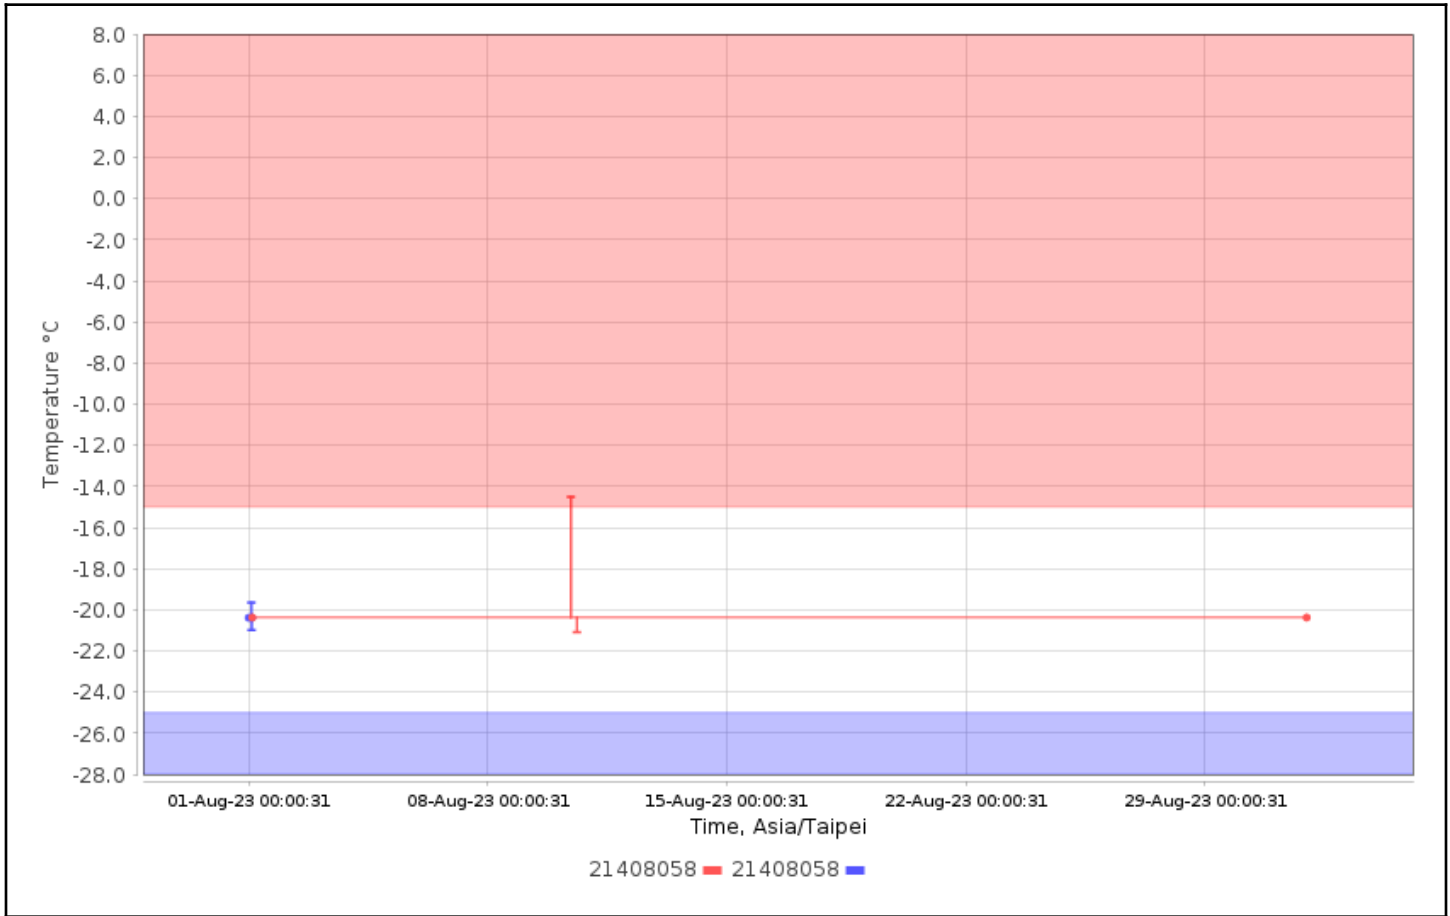

Configuration Names:

Device Types: All

Serial Numbers: 21408058

User Names:

Check for High Alarms: No

Check for Low Alarms: No

Roles:

Trip Info:

Dates: Config Since

Data Range: Between 01-Aug-2023 00:00:00 and 01-Sep-2023 00:00:00

Data Includes Segmented Loggers: No

Graphs - Asia/Taipei

Temperature Multi-Graph

Temperature Alarm Summary

Alarm Type	Number Of Alarmed Loggers
Primary High	1
Primary Low	0
Primary High/Low	0
Probe Disconnect	0
Cloud High	0
Cloud Low	0
Cloud MKT High	0
Cloud MKT Low	0
Cloud Trip Length	0

Logger	User	Type	Out of Range Date	In Range Date	Duration	Max/Min, °C
21408058 21408058 CX402	CX5000-21024783 CX5000 21024783	High Alarm (Single Point)	10-Aug-2023 10:31:18	10-Aug-2023 10:41:18	10m	-14.51

Logger	Configuration Date	Total Duration - Logger Alarms	Total Duration - Cloud Alarms
21408058 21408058 CX402	01-Aug-2023 02:31:17	10m	--

Tabular Data - Temperature

Logger	Trip Information	Trip Length	Max, °C	Min, °C	Mean, °C	STD, °C	MKT, °C
21408058 21408058 CX402	Configured by: CX5000- 21024783	30d23h47m26s	-14.51	-21.08	-20.37	0.46	-20.37
21408058 21408058 CX402	Configured by: CX5000- 21024783	30d23h48m35s	-19.65	-20.98	-20.38	0.49	-20.38