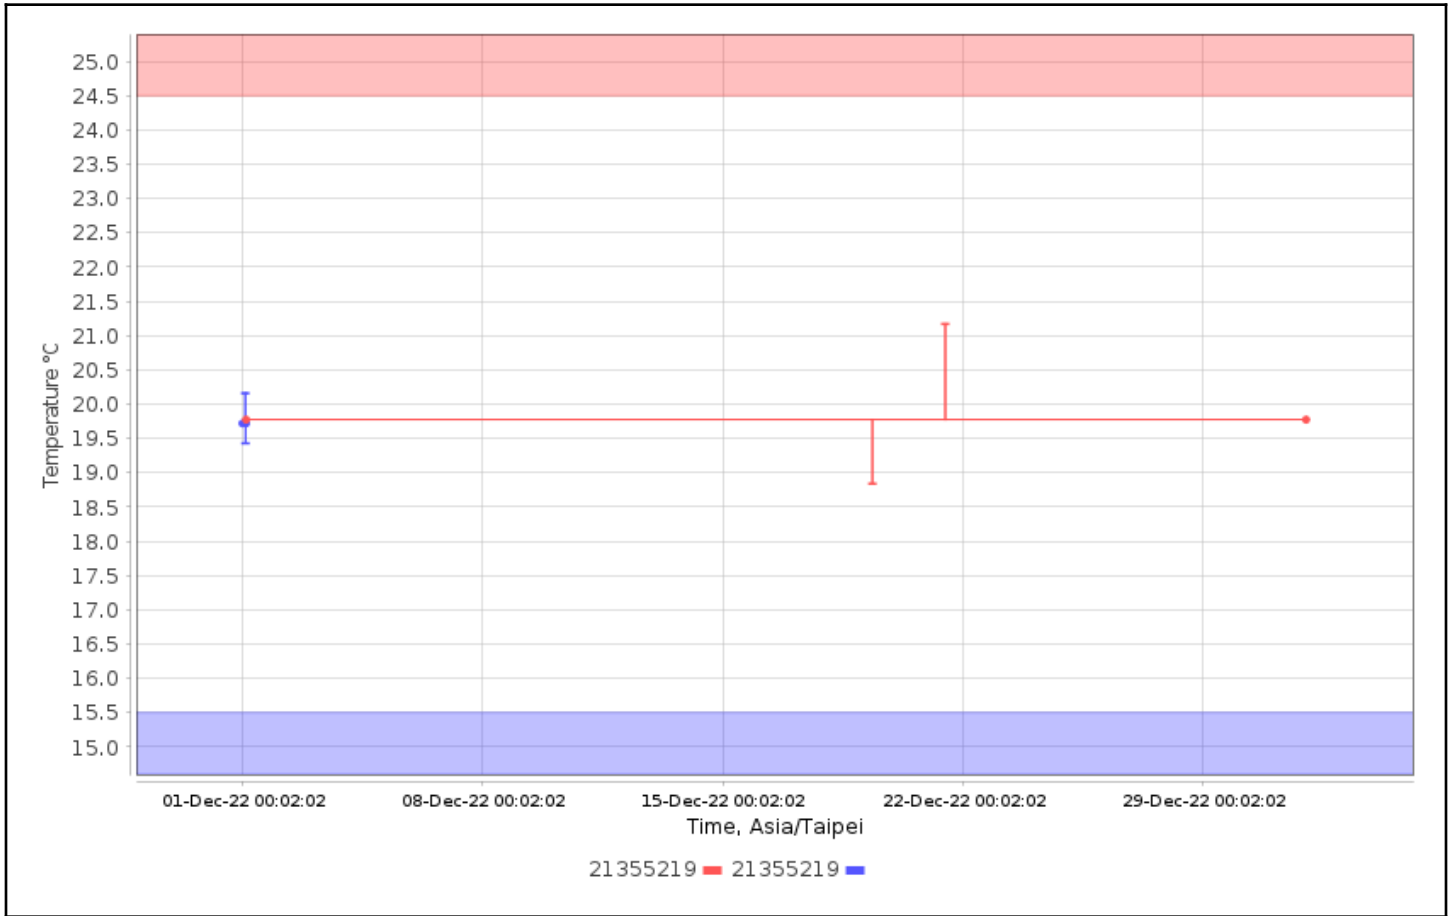

Configuration Names:

Device Types: All

Serial Numbers: 21355219

User Names:

Check for High Alarms: No

Check for Low Alarms: No

Roles:

Trip Info:

Dates: Config Since

Data Range: Between 01-Dec-2022 00:00:00 and 01-Jan-2023 00:00:00

Data Includes Segmented Loggers: No

Graphs - Asia/Taipei

Temperature Multi-Graph

Humidity Multi-Graph

Temperature Alarm Summary

No Data Found

Tabular Data - Temperature

Logger	Trip Information	Trip Length	Max, °C	Min, °C	Mean, °C	STD, °C	MKT, °C
21355219 21355219 CX450	Configured by: CX5000- 21024783	31d49s	21.17	18.84	19.78	0.44	19.77
21355219 21355219 CX450	Configured by: CX5000- 21024783	29d23h59m20s	20.16	19.43	19.72	0.19	19.72

Tabular Data - Humidity

Logger	Trip Information	Trip Length	Max, %	Min, %	Mean, %	STD, %
21355219 21355219 CX450	Configured by: CX5000- 21024783	31d49s	77.63	37.30	63.21	9.87
21355219 21355219 CX450	Configured by: CX5000- 21024783	29d23h59m20s	71.97	59.26	67.70	3.37