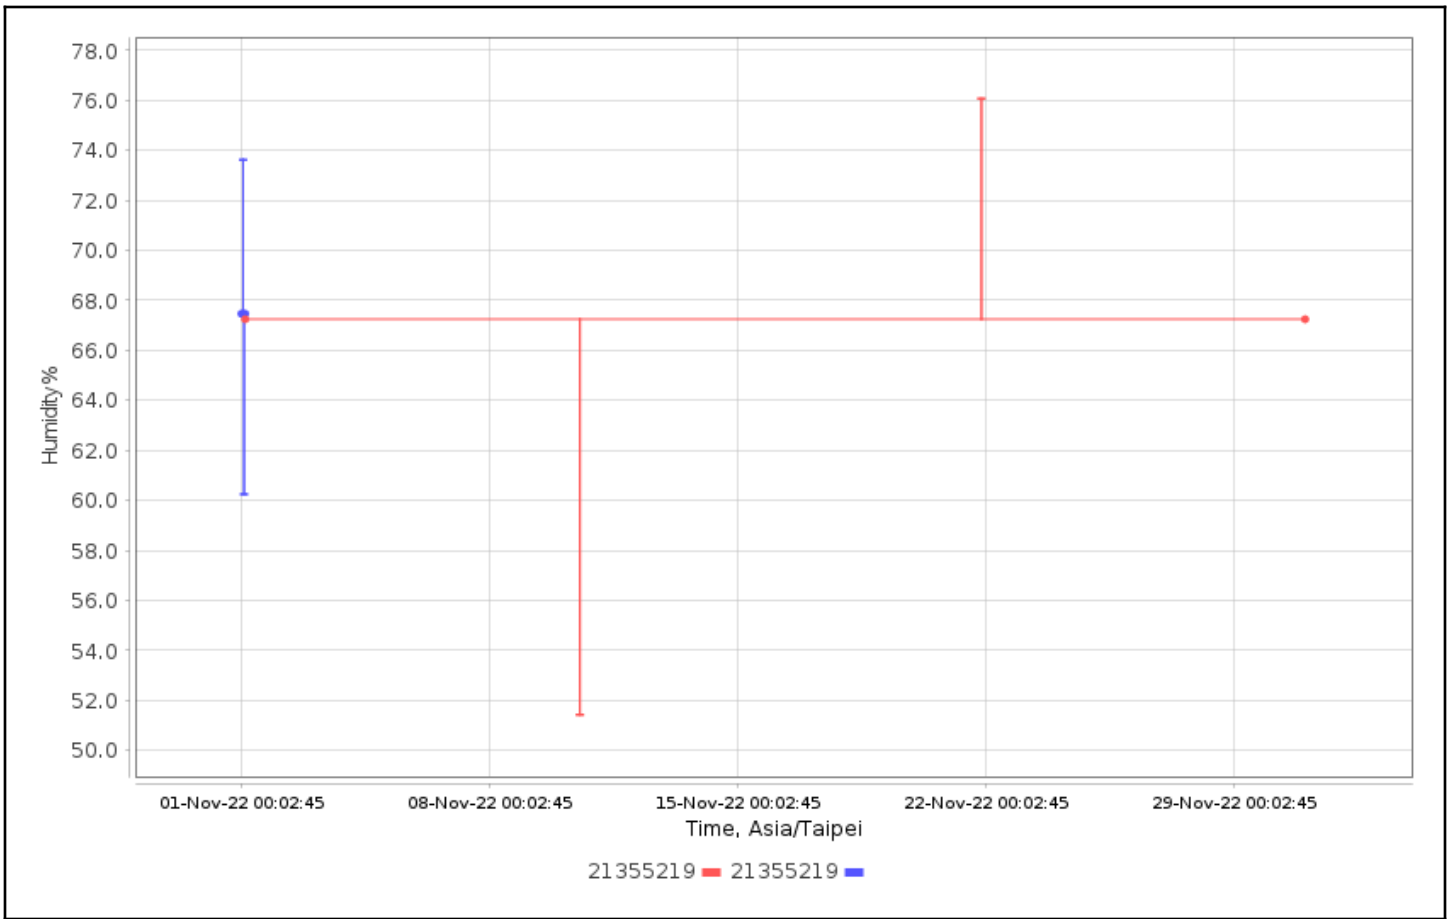

Data Range: Between 01-Nov-2022 00:00:00 and 01-Dec-2022 00:00:00

Data Includes Segmented Loggers: No

Graphs - Asia/Taipei

Temperature Multi-Graph

Humidity Multi-Graph

Temperature Alarm Summary

No Data Found

Tabular Data - Temperature

Logger	Trip Information	Trip Length	Max, °C	Min, °C	Mean, °C	STD, °C	MKT, °C
21355219 21355219 CX450	Configured by: CX5000- 21024783	20d10h44m13s	20.24	19.40	19.81	0.22	19.81
21355219 21355219 CX450	Configured by: CX5000- 21024783	29d23h59m20s	20.83	19.19	19.85	0.22	19.85

Tabular Data - Humidity

Logger	Trip Information	Trip Length	Max, %	Min, %	Mean, %	STD, %
21355219 21355219 CX450	Configured by: CX5000- 21024783	20d10h44m13s	73.63	60.25	67.47	3.89
21355219 21355219 CX450	Configured by: CX5000- 21024783	29d23h59m20s	76.07	51.43	67.25	3.89