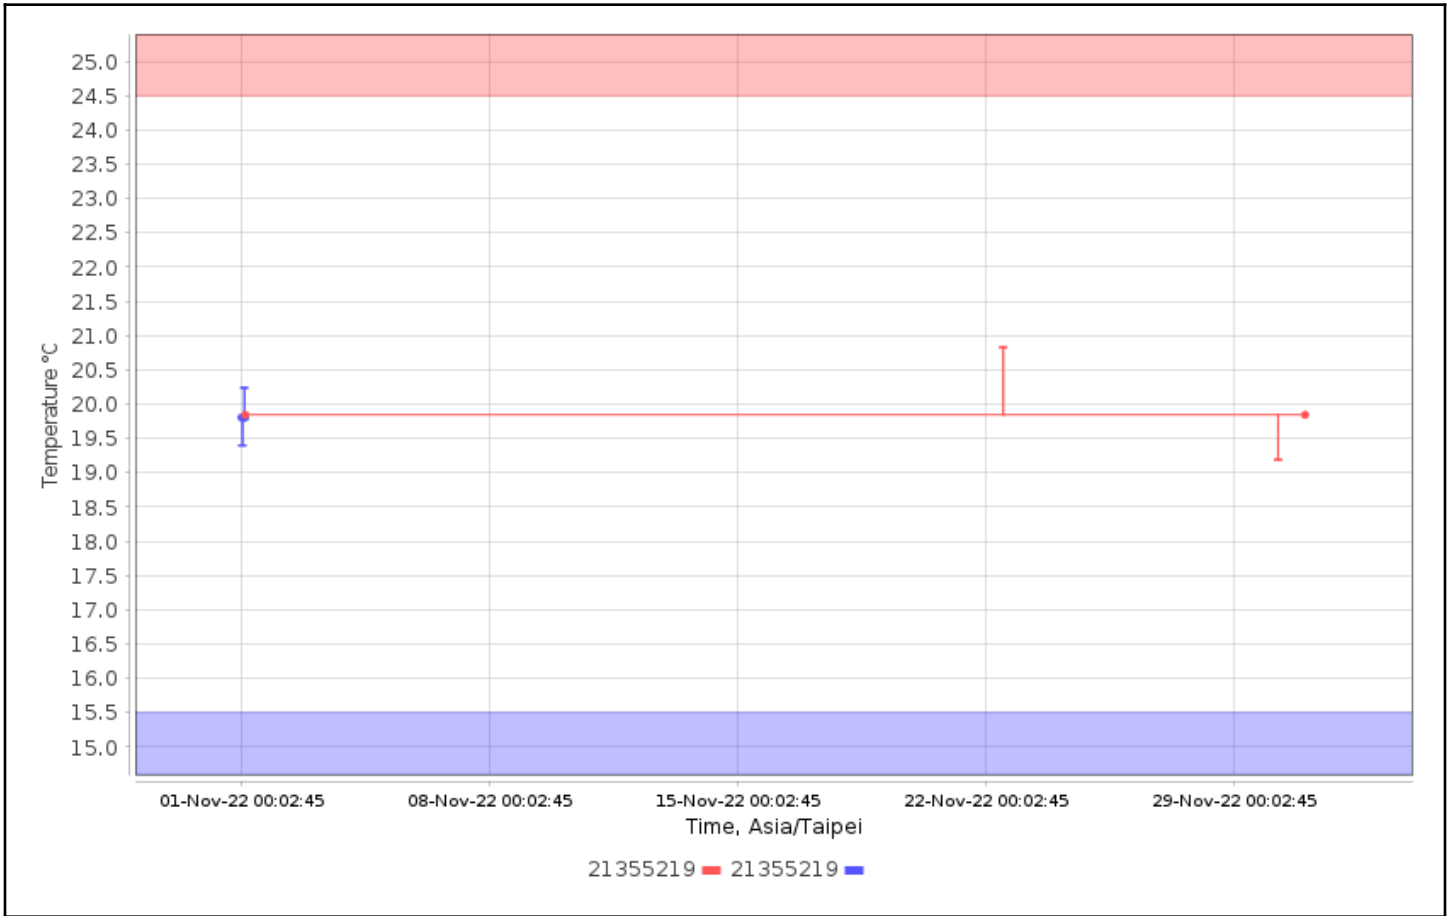

Device Types: All

Serial Numbers: 21355219

User Names:

Check for High Alarms: No

Check for Low Alarms: No

Roles:

Trip Info:

Dates: Config Since

Data Range: Between 01-Nov-2022 00:00:00 and 01-Dec-2022 00:00:00

Data Includes Segmented Loggers: No

Graphs - Asia/Taipei

Temperature Multi-Graph

Humidity Multi-Graph

Temperature Alarm Summary

No Data Found

Tabular Data - Temperature

Logger	Trip Information	Trip Length	Max, °C	Min, °C	Mean, °C	STD, °C	MKT, °C
21355219 21355219 CX450	Configured by: CX5000- 21024783	20d10h44m13s	20.24	19.40	19.81	0.22	19.81
21355219 21355219 CX450	Configured by: CX5000- 21024783	29d23h59m20s	20.83	19.19	19.85	0.22	19.85

Tabular Data - Humidity

Logger	Trip Information	Trip Length	Max, %	Min, %	Mean, %	STD, %
21355219 21355219 CX450	Configured by: CX5000- 21024783	20d10h44m13s	73.63	60.25	67.47	3.89
21355219 21355219 CX450	Configured by: CX5000- 21024783	29d23h59m20s	76.07	51.43	67.25	3.89