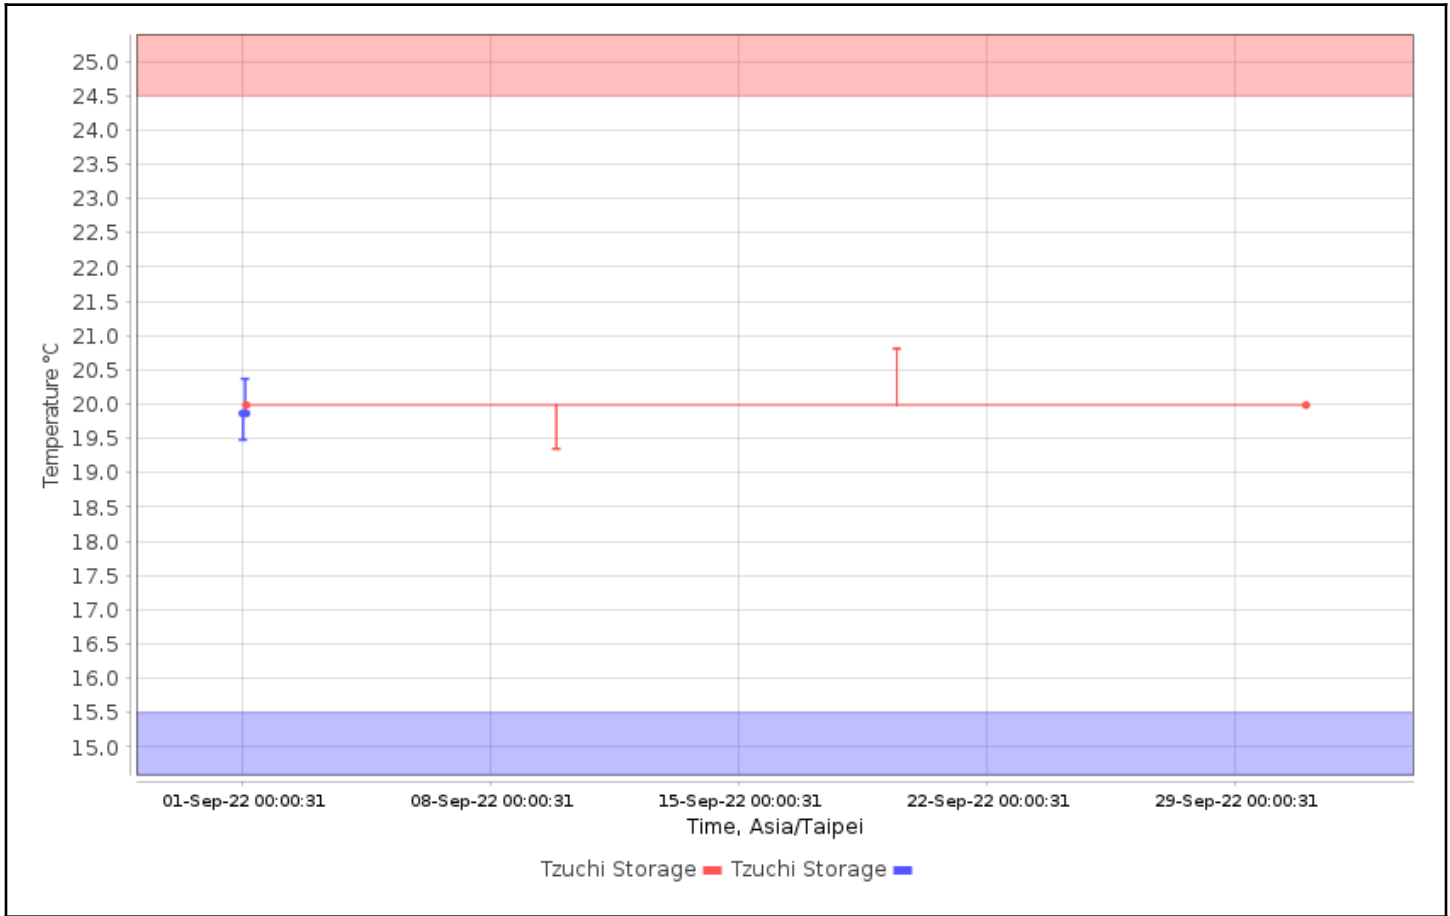

Configuration Names:

Device Types: All

Serial Numbers: 21355219

User Names:

Check for High Alarms: No

Check for Low Alarms: No

Roles:

Trip Info:

Dates: Config Since

Data Range: Between 01-Sep-2022 00:00:00 and 01-Oct-2022 00:00:00

Data Includes Segmented Loggers: No

Graphs - Asia/Taipei

Temperature Multi-Graph

Humidity Multi-Graph

Temperature Alarm Summary

No Data Found

Tabular Data - Temperature

Logger	Trip Information	Trip Length	Max, °C	Min, °C	Mean, °C	STD, °C	MKT, °C
Tzuchi Storage 21355219 CX450	Configured by: CX5000- 21024783	31d1m22s	20.37	19.48	19.87	0.25	19.87
Tzuchi Storage 21355219 CX450	Configured by: CX5000- 21024783	36d14h13m52s	20.81	19.35	19.99	0.23	19.99