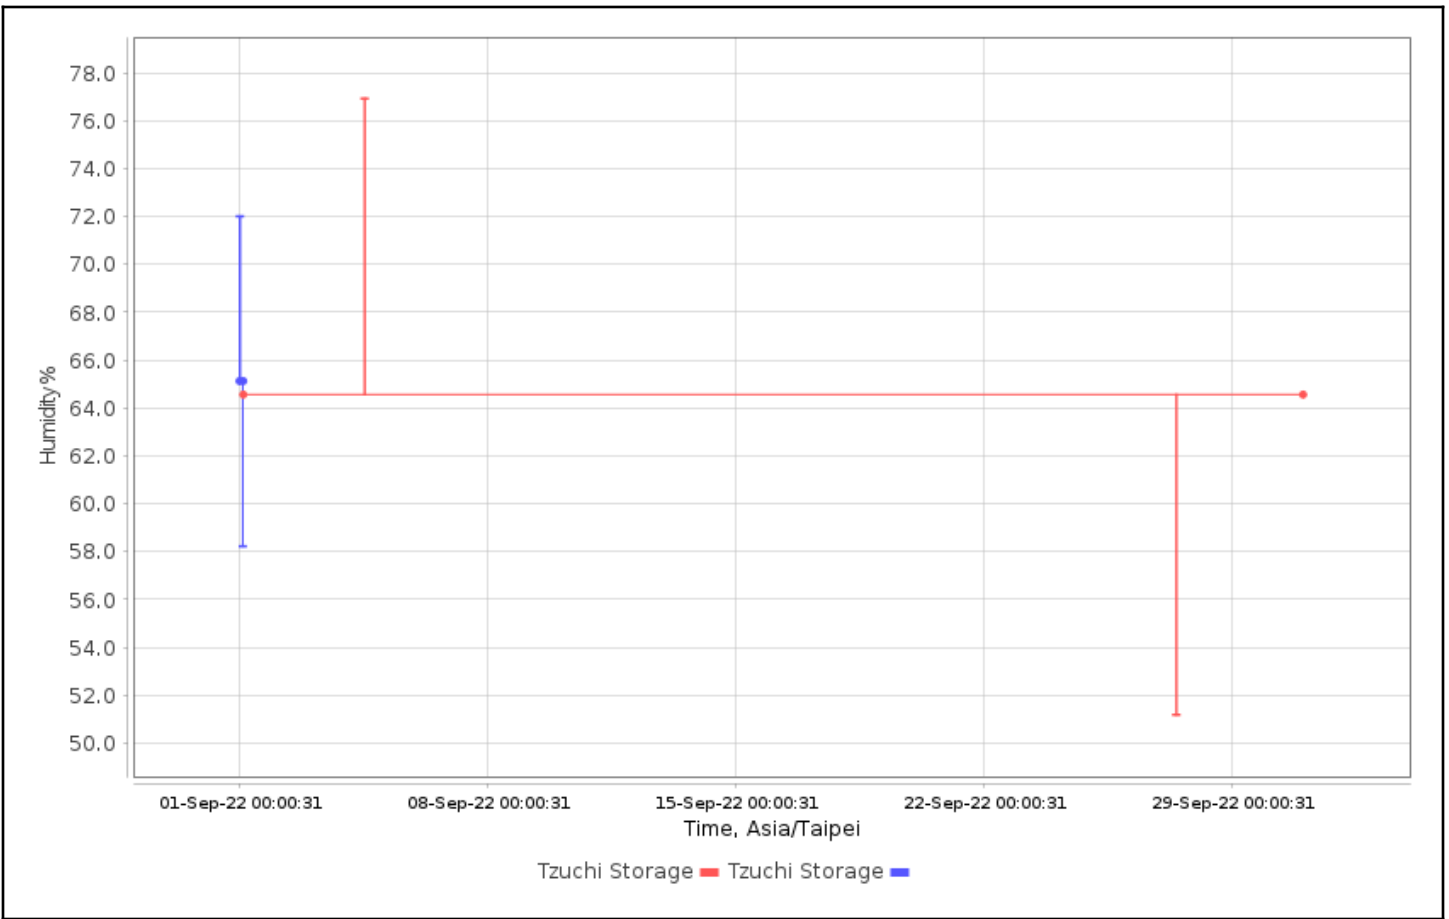

Dates: Config Since

Data Range: Between 01-Sep-2022 00:00:00 and 01-Oct-2022 00:00:00

Data Includes Segmented Loggers: No

Graphs - Asia/Taipei

Temperature Multi-Graph

Humidity Multi-Graph

Temperature Alarm Summary

No Data Found

Tabular Data - Temperature

Logger	Trip Information	Trip Length	Max, °C	Min, °C	Mean, °C	STD, °C	MKT, °C
Tzuchi Storage 21355219 CX450	Configured by: CX5000- 21024783	31d1m22s	20.37	19.48	19.87	0.25	19.87
Tzuchi Storage 21355219 CX450	Configured by: CX5000- 21024783	36d14h13m52s	20.81	19.35	19.99	0.23	19.99