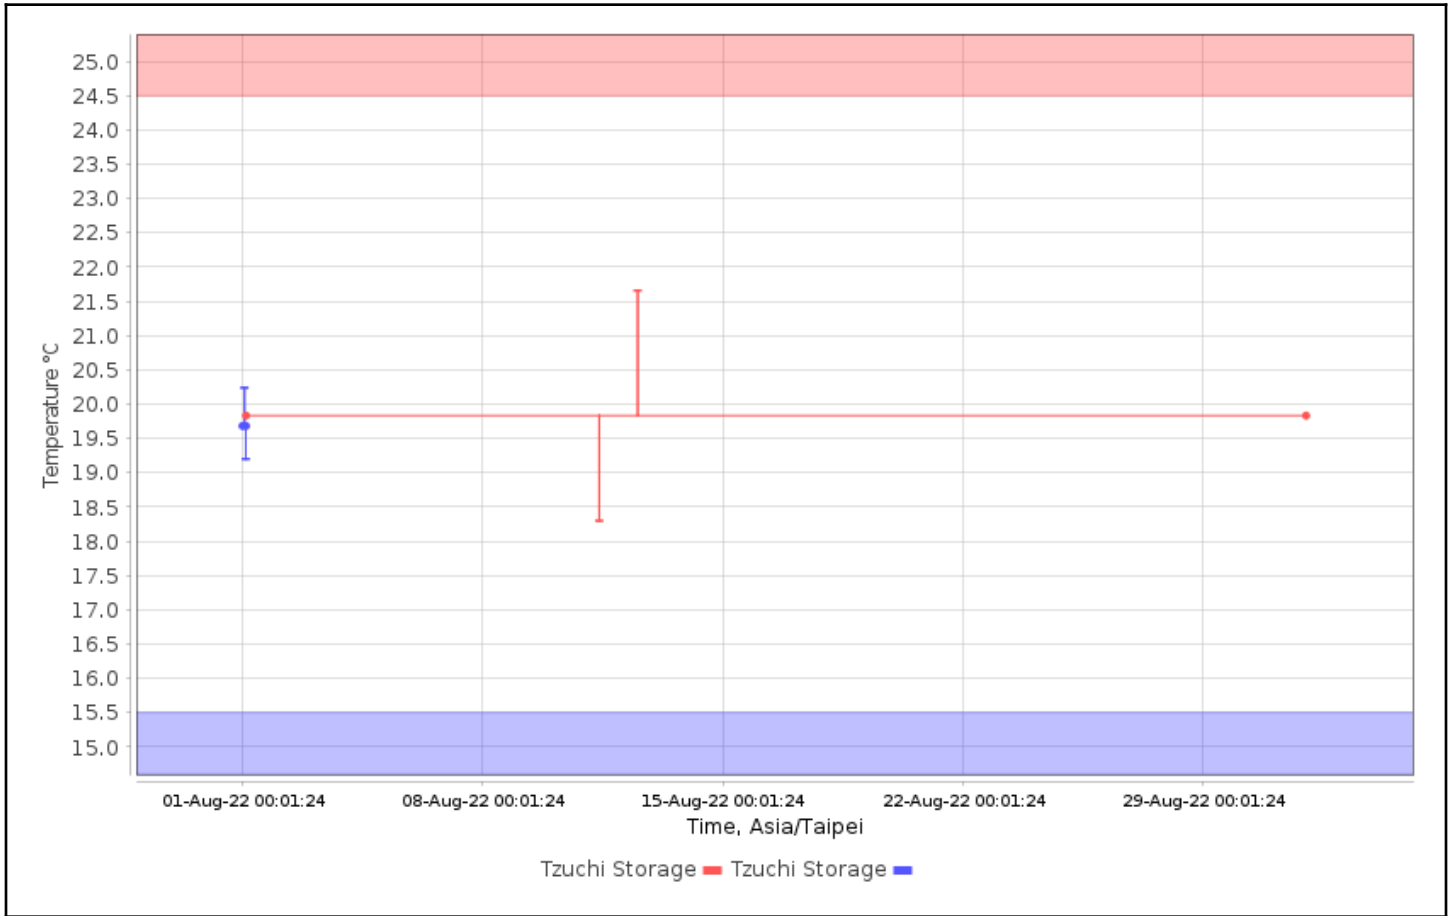

Graphs - Asia/Taipei

Temperature Multi-Graph