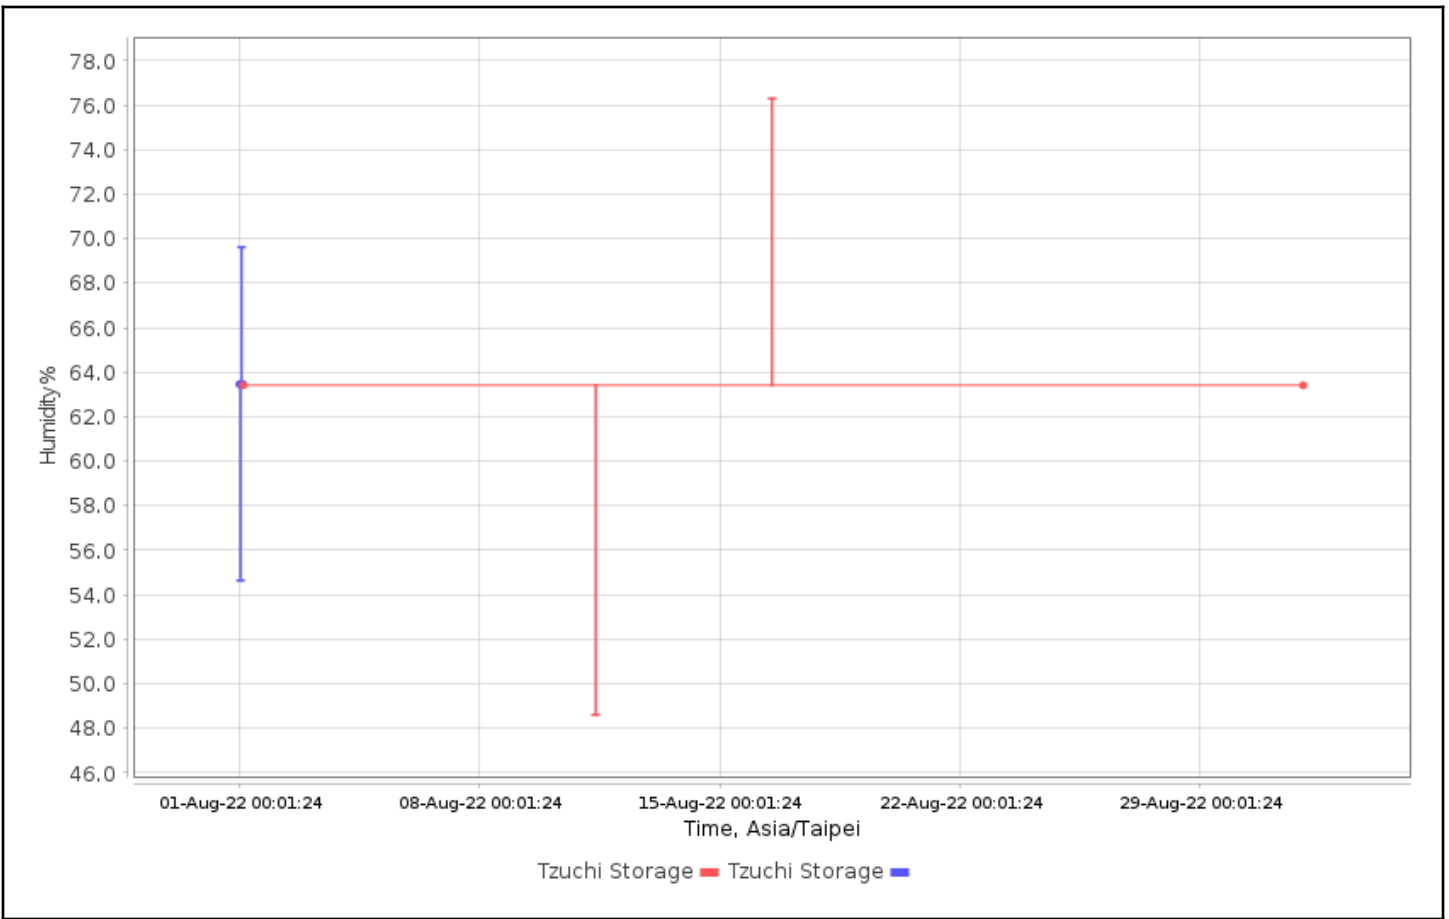

Humidity Multi-Graph