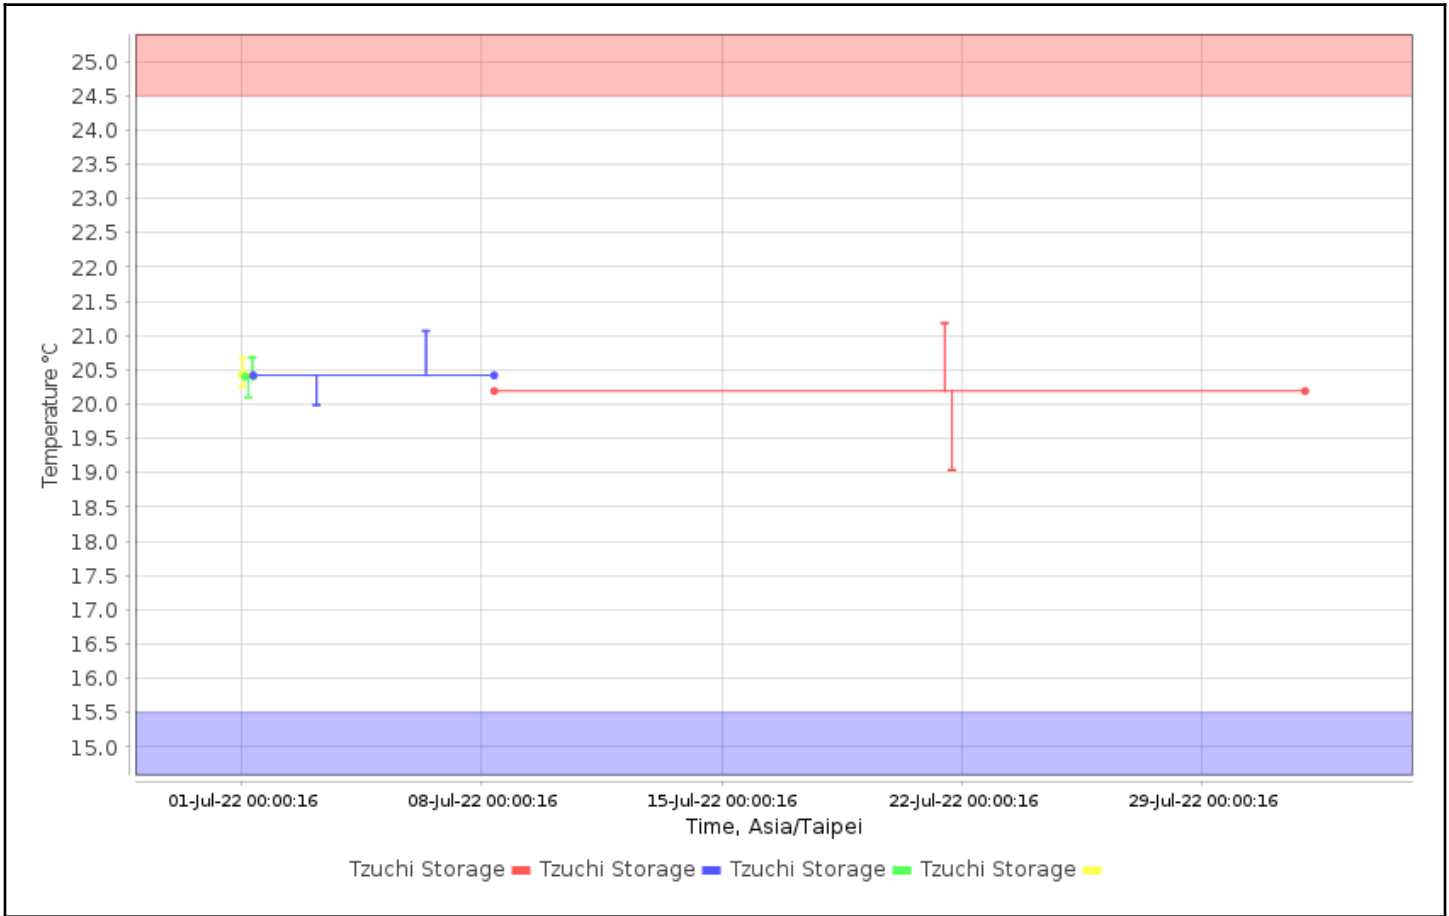

Graphs - Asia/Taipei

Temperature Multi-Graph