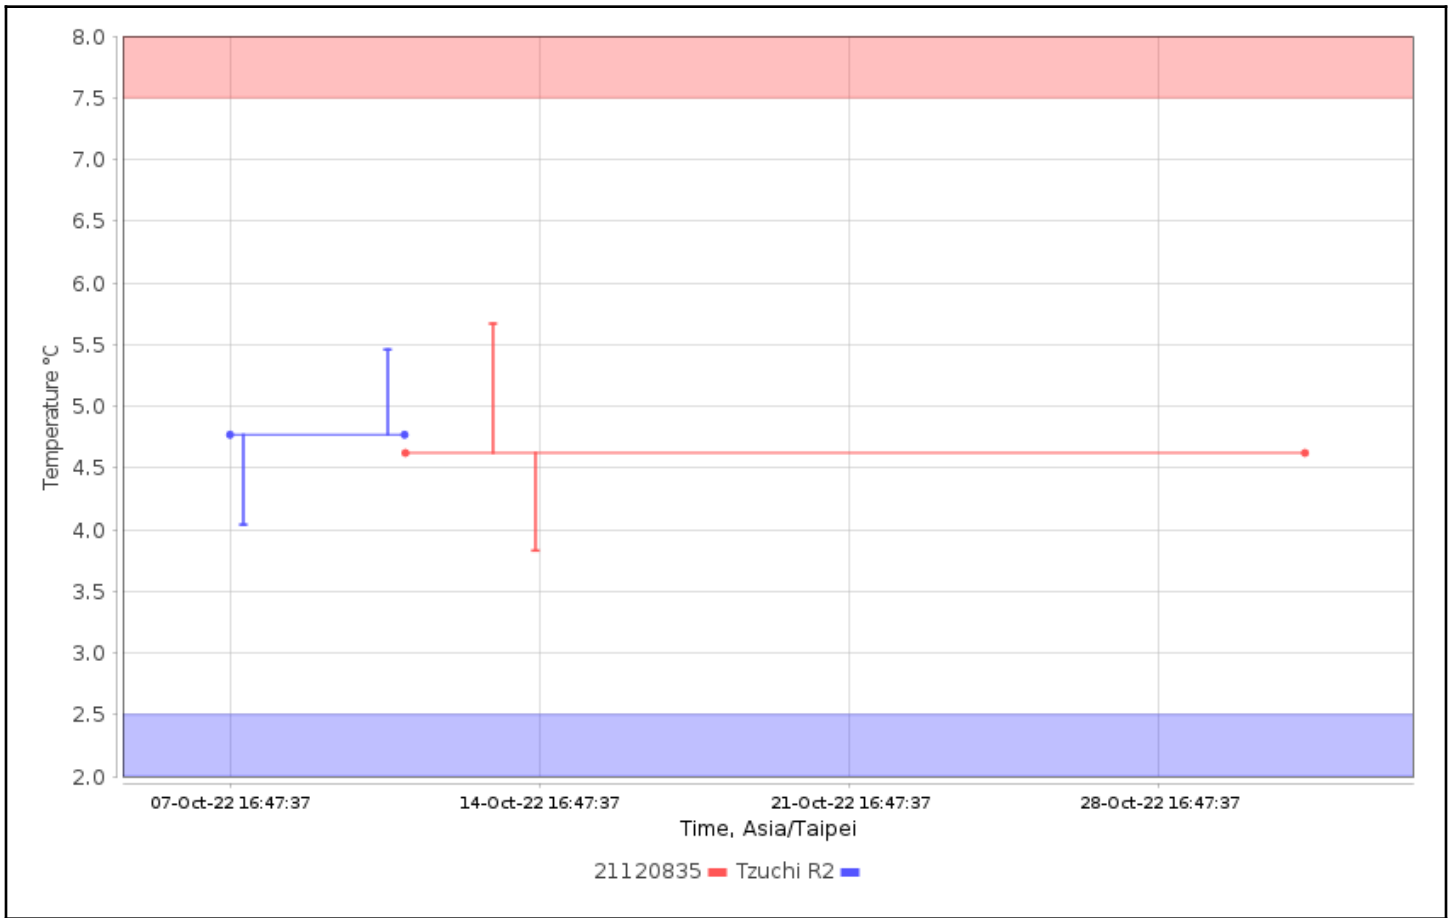

Device Types: All

Serial Numbers: 21120835

User Names:

Check for High Alarms: No

Check for Low Alarms: No

Roles:

Trip Info:

Dates: Config Since

Data Range: Between 01-Oct-2022 00:00:00 and 01-Nov-2022 00:00:00

Data Includes Segmented Loggers: No

Graphs - Asia/Taipei

Temperature Multi-Graph

Temperature Alarm Summary

No Data Found

Tabular Data - Temperature

| Logger | Trip Information | Trip Length | Max, °C | Min, °C | Mean, °C | STD, °C | MKT, °C |
|--------------------------------|------------------------------------|--------------|---------|---------|----------|---------|---------|
| 21120835 21120835 CX402 | Configured by: CX5000- 21024783 | 20d10h35m53s | 5.67 | 3.83 | 4.62 | 0.47 | 4.62 |
| Tzuchi R2 21120835 CX402 | Configured by: CX5000- 21024783 | 3d22h42m26s | 5.46 | 4.04 | 4.77 | 0.47 | 4.77 |