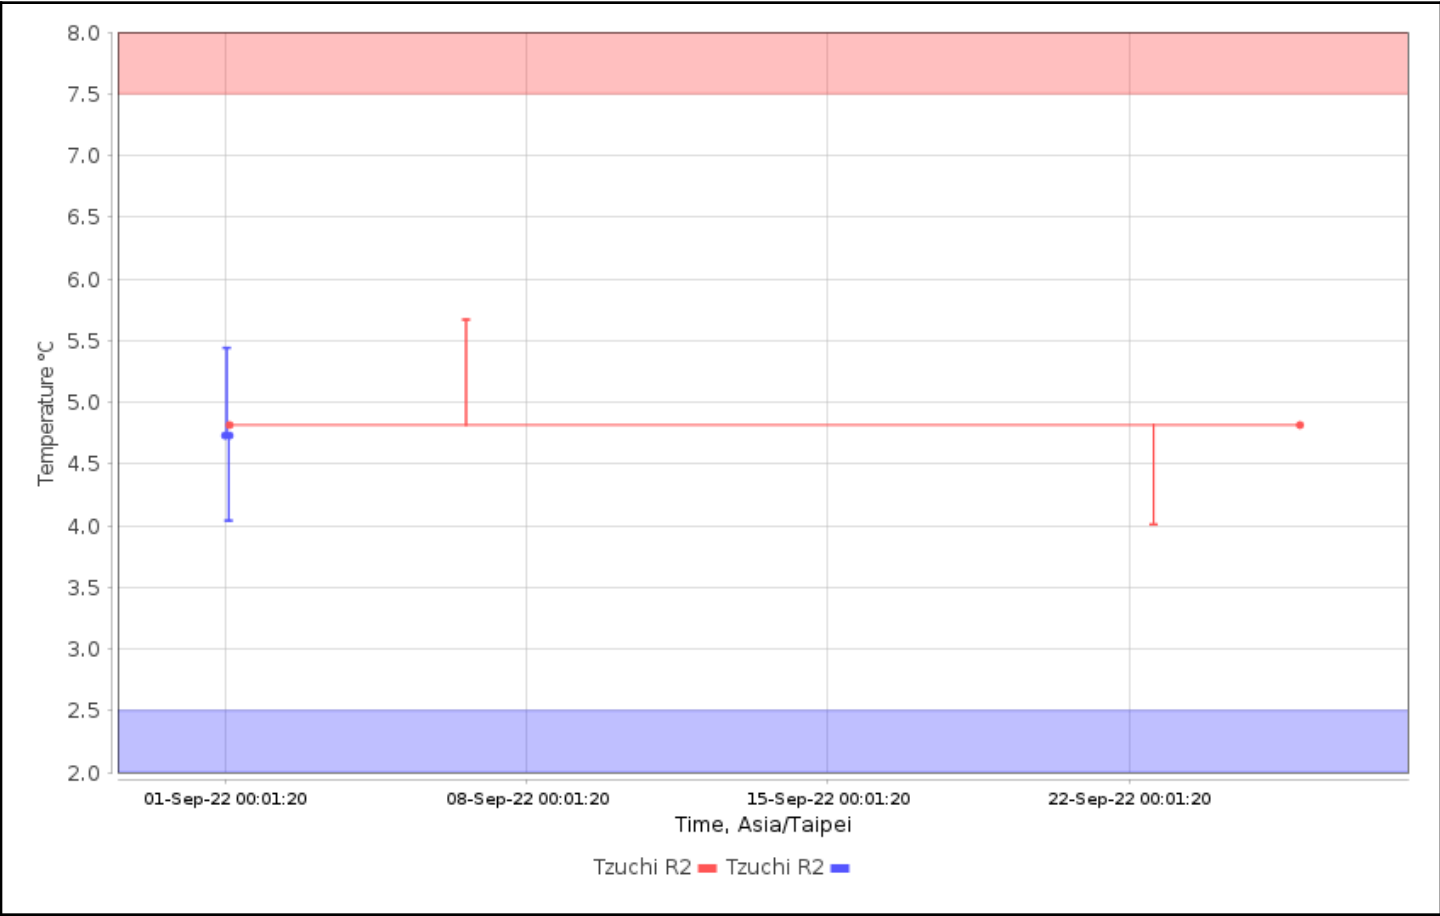

Configuration Names:

Device Types: All

Serial Numbers: 21120835

User Names:

Check for High Alarms: No

Check for Low Alarms: No

Roles:

Trip Info:

Dates: Config Since

Data Range: Between 01-Sep-2022 00:00:00 and 01-Oct-2022 00:00:00

Data Includes Segmented Loggers: No

Graphs - Asia/Taipei

Temperature Multi-Graph

Temperature Alarm Summary

No Data Found

Tabular Data - Temperature

Logger	Trip Information	Trip Length	Max, °C	Min, °C	Mean, °C	STD, °C	MKT, °C
Tzuchi R2 21120835 CX402	Configured by: CX5000- 21024783	36d14h14m49s	5.67	4.01	4.81	0.48	4.81
Tzuchi R2 21120835 CX402	Configured by: CX5000- 21024783	31d5s	5.44	4.04	4.73	0.50	4.73

Temperature Summary Statistics

Trip Info	Number of Loggers	Avg Length	Max Length	Min Length	Mean, °C	Std Dev, °C	Min, °C	Max, °C	MKT, °C	Time Above	Time Below
No Matching Value	2	33d19h7m 27s	36d14h14 m49s	31d5s	4.81	0.48	4.01	5.67	4.81	0	0