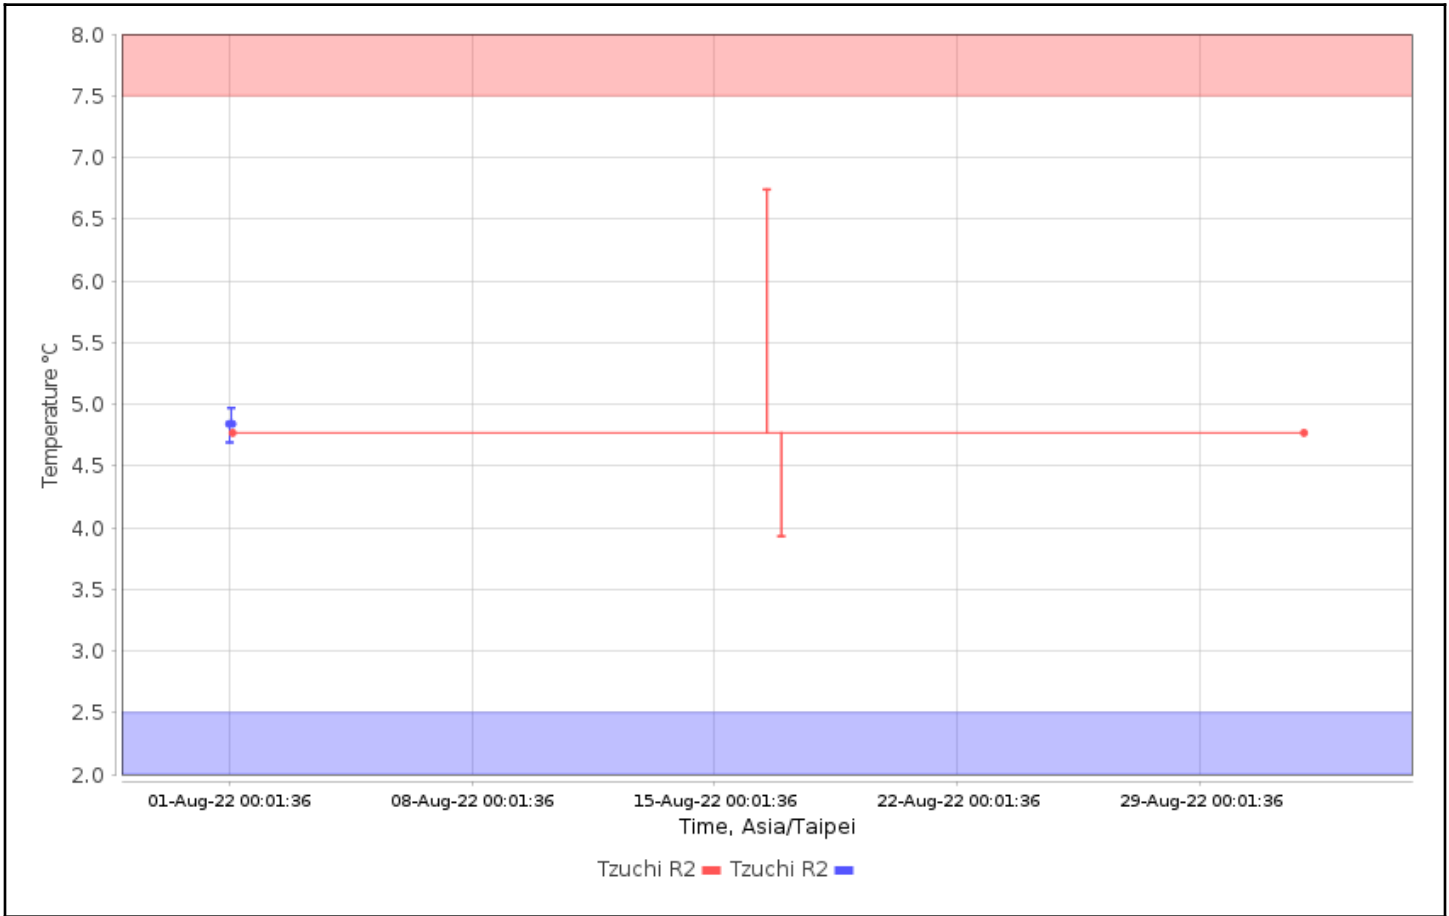

User Names:

Check for High Alarms: No

Check for Low Alarms: No

Roles:

Trip Info:

Dates: Config Since

Data Range: Between 01-Aug-2022 00:00:00 and 01-Sep-2022 00:00:00

Data Includes Segmented Loggers: No

# Graphs - Asia/Taipei

## Temperature Multi-Graph

## Tabular Data - Temperature

Logger	Trip Information	Trip Length	Max, °C	Min, °C	Mean, °C	STD, °C	MKT, °C
Tzuchi R2 21120835 CX402	Configured by: wang.pingyu@tzuchi.com.tw	19d17h29m47s	4.97	4.69	4.84	0.11	4.84
Tzuchi R2 21120835 CX402	Configured by: CX5000- 21024783	31d5s	6.74	3.93	4.77	0.35	4.77