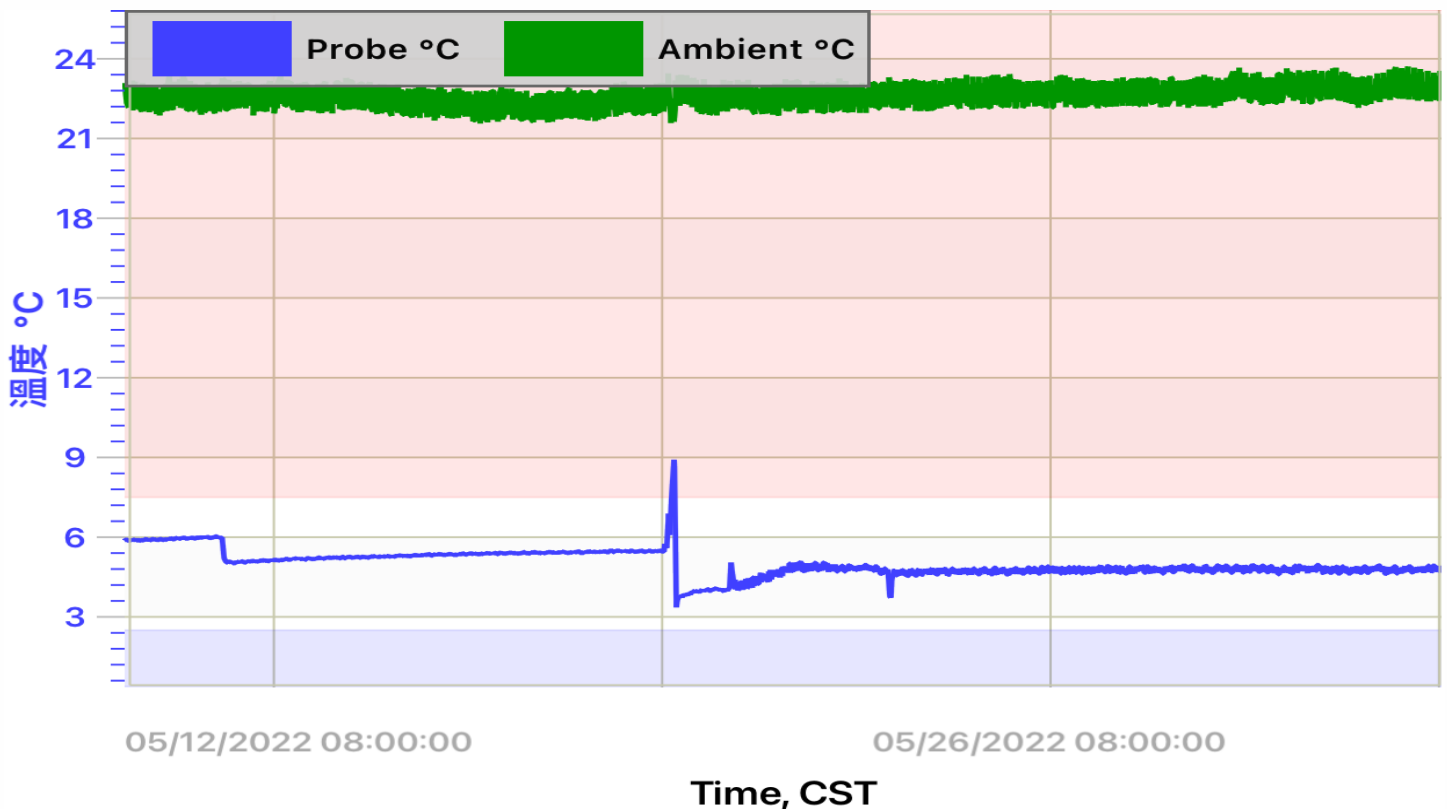

Deployment Name: Tzuchi R2

Download Date: 02-6-2022 09:12:49 CST

Logger Model: CX402

Logging Interval: 10m

Serial Number: 21120835

Total Data Points: 3419

Alarm Information

Alarms During Deployment:

Number of High Alarms: 1

High Alarm Limit: 7.50°C

Number of Low Alarms: 0

Low Alarm Limit: 2.50°C

Number of Probe Disconnects: 0

Duration:

Elapsed Time Outside Alarm Limits: 1h30m

Elapsed Time Probe Disconnected: 0s