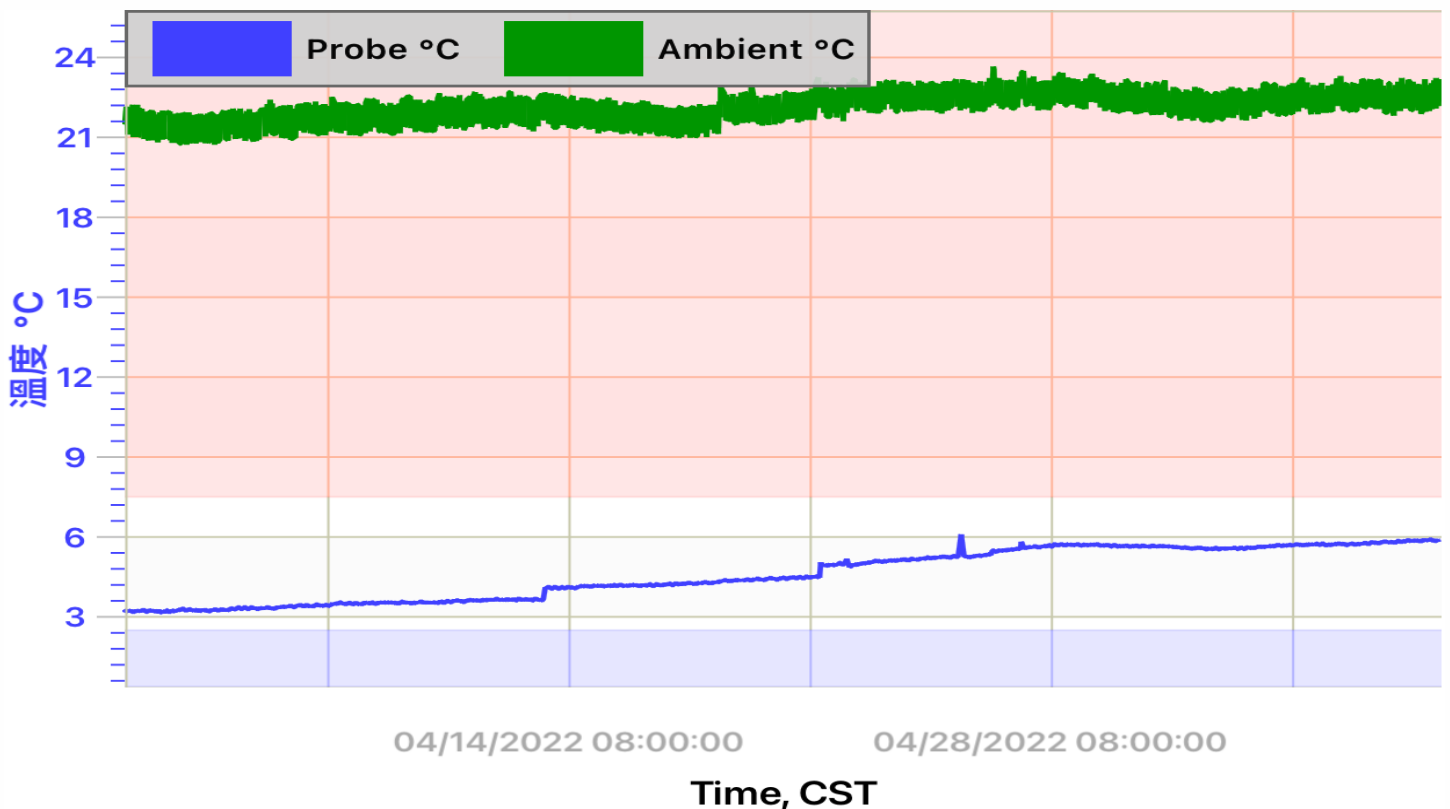

Deployment Name: Tzuchi R2

Download Date: 09-5-2022 15:26:39 CST

Logger Model: CX402

Logging Interval: 10m

Serial Number: 21120835

Total Data Points: 5504

Alarm Information

Alarms During Deployment:

Number of High Alarms: 0

High Alarm Limit: 7.50°C

Number of Low Alarms: 0

Low Alarm Limit: 2.50°C

Number of Probe Disconnects: 0

Duration:

Elapsed Time Outside Alarm Limits: 0s

Elapsed Time Probe Disconnected: 0s