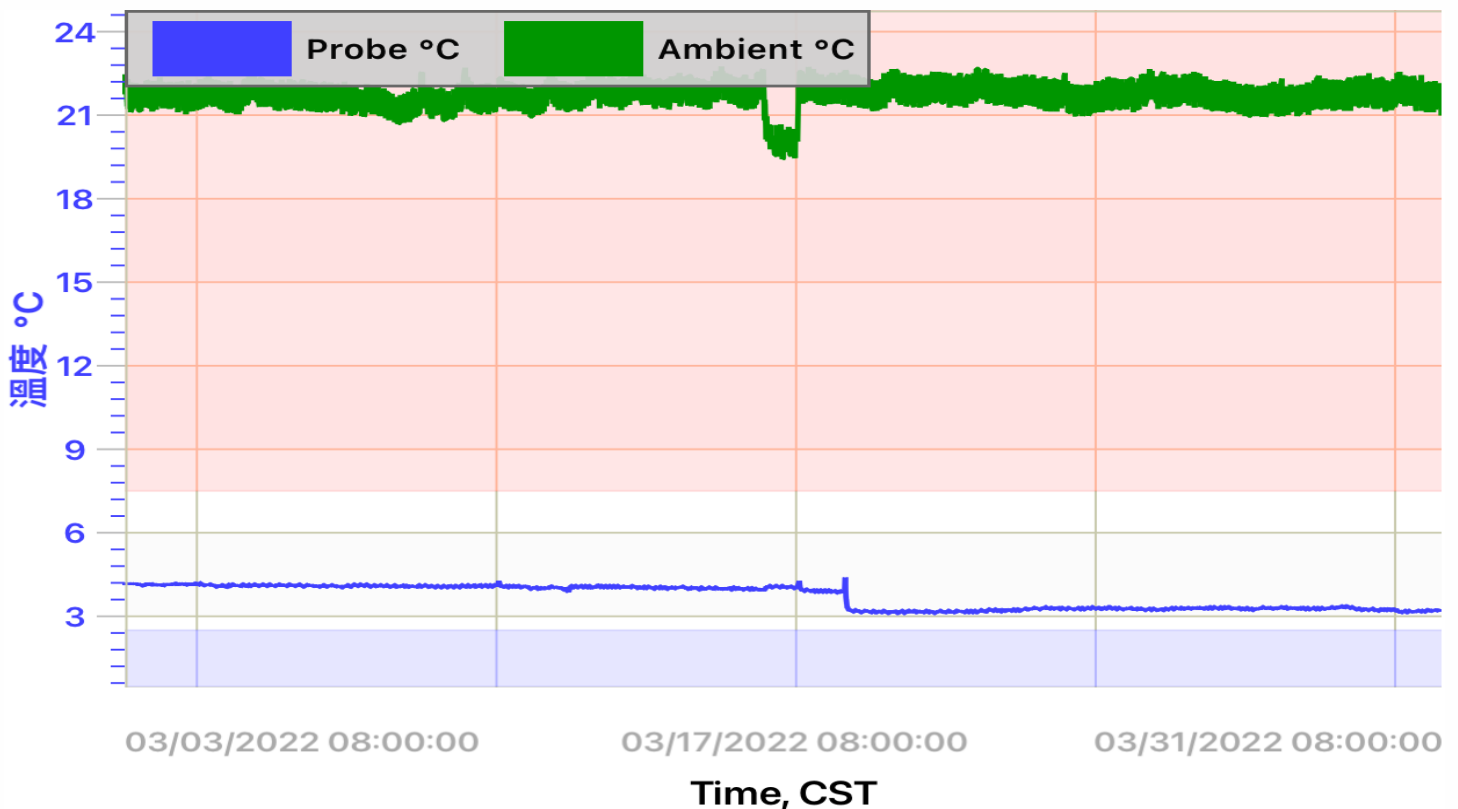

Deployment Name: Tzuchi R2

Download Date: 01-4-2022 10:07:17 CST

Logger Model: CX402

Logging Interval: 10m

Serial Number: 21120835

Total Data Points: 4432

Alarm Information

Alarms During Deployment: **No**

Number of High Alarms: 0

High Alarm Limit: 7.50°C

Number of Low Alarms: 0

Low Alarm Limit: 2.50°C

Number of Probe Disconnects: 0

Duration: First sample out of limits

Elapsed Time Outside Alarm Limits: 0s

Elapsed Time Probe Disconnected: 0s

Summary Statistics		
Statistics	Probe , °C	Ambient , °C
Average / Mean	3.69	21.68
Standard Deviation	.41	.46
Minimum	3.12	19.41
Maximum	4.40	22.75
Mean Kinetic Temperature	3.69	21.68

Note: Probe disconnects may invalidate mean kinetic temperature values