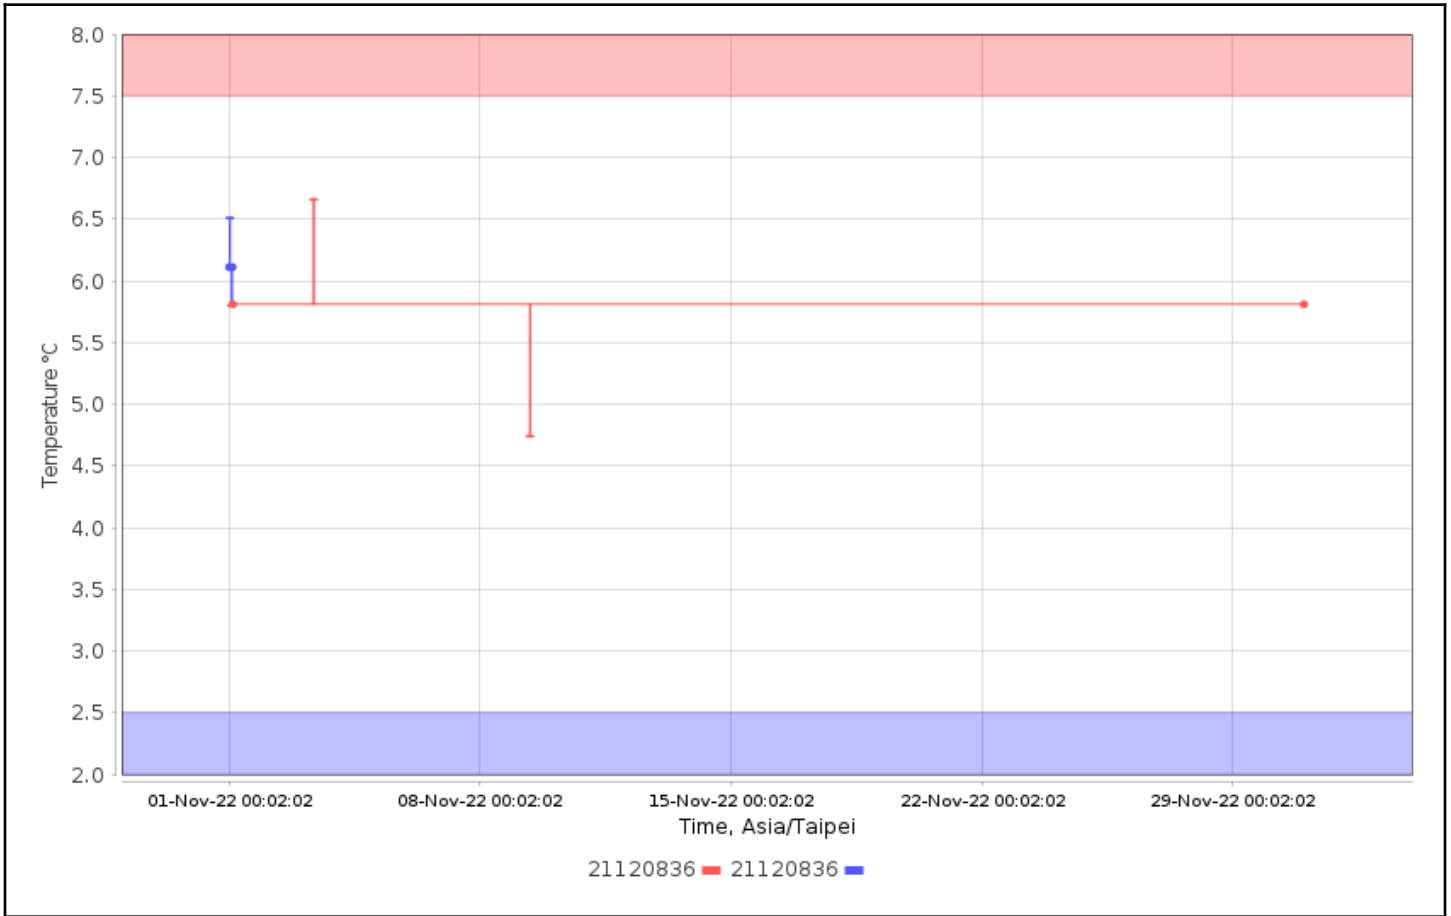

Graphs - Asia/Taipei

Temperature Multi-Graph