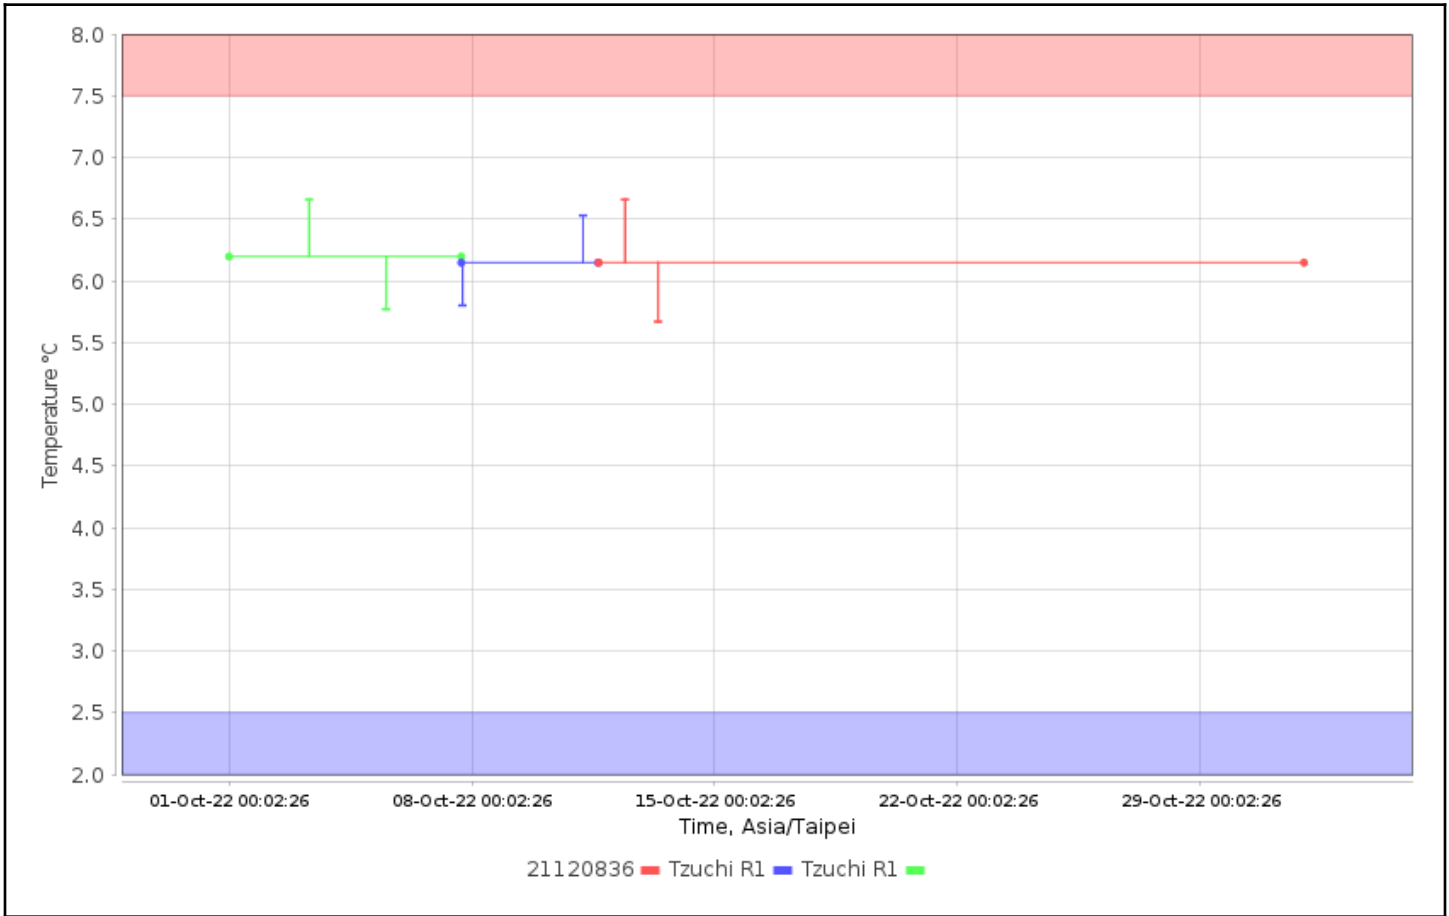

Device Types: All

Serial Numbers: 21120836

User Names:

Check for High Alarms: No

Check for Low Alarms: No

Roles:

Trip Info:

Dates: Config Since

Data Range: Between 01-Oct-2022 00:00:00 and 01-Nov-2022 00:00:00

Data Includes Segmented Loggers: No

Graphs - Asia/Taipei

Temperature Multi-Graph

Temperature Alarm Summary

No Data Found

Tabular Data - Temperature

Logger	Trip Information	Trip Length	Max, °C	Min, °C	Mean, °C	STD, °C	MKT, °C
21120836 21120836 CX402	Configured by: CX5000- 21024783	20d10h36m34s	6.66	5.67	6.15	0.25	6.15
Tzuchi R1 21120836 CX402	Configured by: CX5000- 21024783	3d22h45m57s	6.53	5.80	6.15	0.25	6.15
Tzuchi R1 21120836 CX402	Configured by: CX5000- 21024783	36d14h12m11s	6.66	5.77	6.20	0.26	6.20