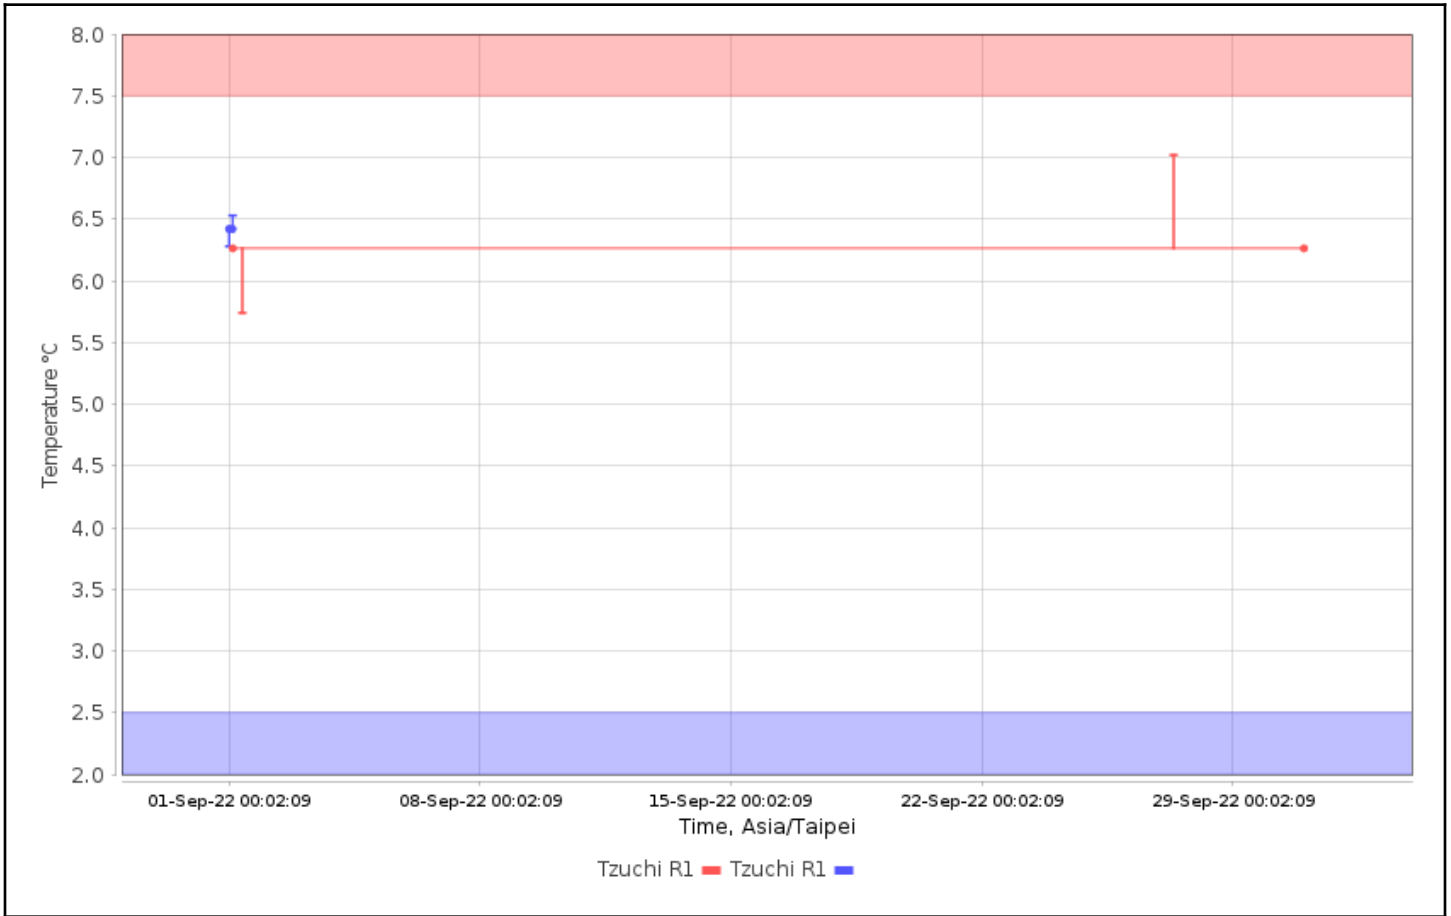

Configuration Names:

Device Types: All

Serial Numbers: 21120836

User Names:

Check for High Alarms: No

Check for Low Alarms: No

Roles:

Trip Info:

Dates: Config Since

Data Range: Between 01-Sep-2022 00:00:00 and 01-Oct-2022 00:00:00

Data Includes Segmented Loggers: No

Graphs - Asia/Taipei

Temperature Multi-Graph

Temperature Alarm Summary

No Data Found

Tabular Data - Temperature

| Logger | Trip Information | Trip Length | Max, °C | Min, °C | Mean, °C | STD, °C | MKT, °C |
|--------------------------------|------------------------------------|--------------|---------|---------|----------|---------|---------|
| Tzuchi R1 21120836 CX402 | Configured by: CX5000- 21024783 | 36d14h12m11s | 7.02 | 5.74 | 6.26 | 0.24 | 6.26 |
| Tzuchi R1 21120836 CX402 | Configured by: CX5000- 21024783 | 30d23h57m11s | 6.53 | 6.28 | 6.42 | 0.07 | 6.42 |

Temperature Summary Statistics

| Trip Info | Number of Loggers | Avg Length | Max Length | Min Length | Mean, °C | Std Dev, °C | Min, °C | Max, °C | MKT, °C | Time Above | Time Below |
|-------------------|-------------------|-----------------|------------------|------------------|----------|-------------|---------|---------|---------|------------|------------|
| No Matching Value | 2 | 33d19h4m 41s | 36d14h12 m11s | 30d23h57 m11s | 6.26 | 0.24 | 5.74 | 7.02 | 6.26 | 0 | 0 |