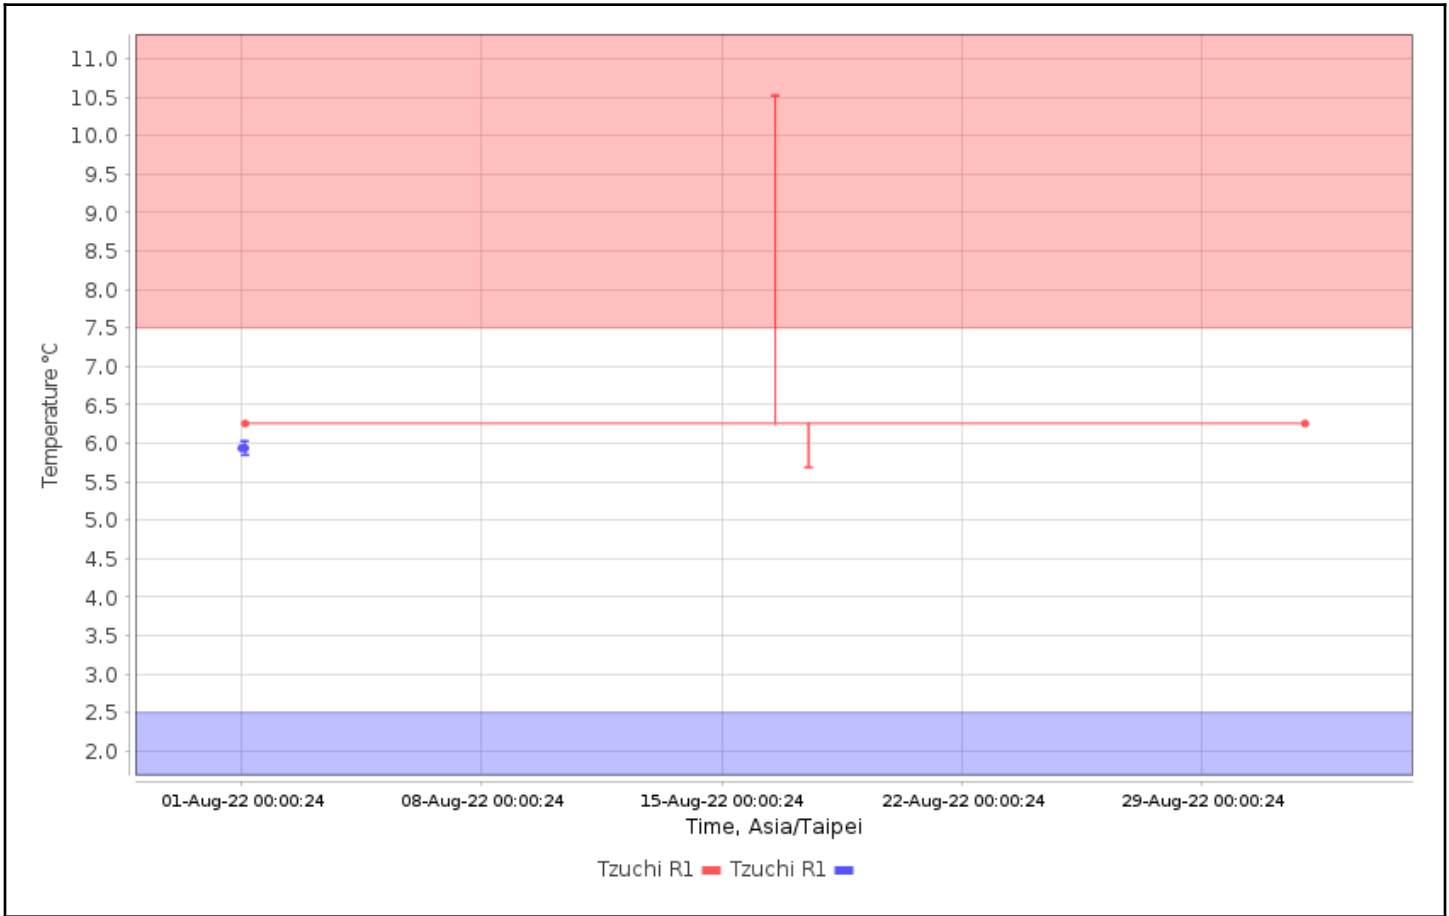

Device Types: All

Serial Numbers: 21120836

User Names:

Check for High Alarms: No

Check for Low Alarms: No

Roles:

Trip Info:

Dates: Config Since

Data Range: Between 01-Aug-2022 00:00:00 and 01-Sep-2022 00:00:00

Data Includes Segmented Loggers: No

Graphs - Asia/Taipei

Temperature Multi-Graph

Temperature Alarm Summary

Alarm Type	Number Of Alarmed Loggers
Primary High	1
Primary Low	0
Primary High/Low	0
Probe Disconnect	0
Cloud High	0
Cloud Low	0
Cloud MKT High	0
Cloud MKT Low	0
Cloud Trip Length	0

Logger	User	Type	Out of Range Date	In Range Date	Duration	Max/Min, °C
Tzuchi R1 21120836 CX402	CX5000-21024783 CX5000 21024783	High Alarm (Single Point)	16-Aug-2022 13:12:10	16-Aug-2022 13:22:10	10m	10.52

Logger	Configuration Date	Total Duration - Logger Alarms	Total Duration - Cloud Alarms
Tzuchi R1 21120836 CX402	01-Aug-2022 02:32:09	10m	--

Tabular Data - Temperature

Logger	Trip Information	Trip Length	Max, °C	Min, °C	Mean, °C	STD, °C	MKT, °C
Tzuchi R1 21120836 CX402	Configured by: wang.pingyu@tzuchi.com.tw	19d17h31m14s	6.03	5.85	5.94	0.06	5.94
Tzuchi R1 21120836 CX402	Configured by: CX5000- 21024783	30d23h57m11s	10.52	5.69	6.26	0.24	6.26