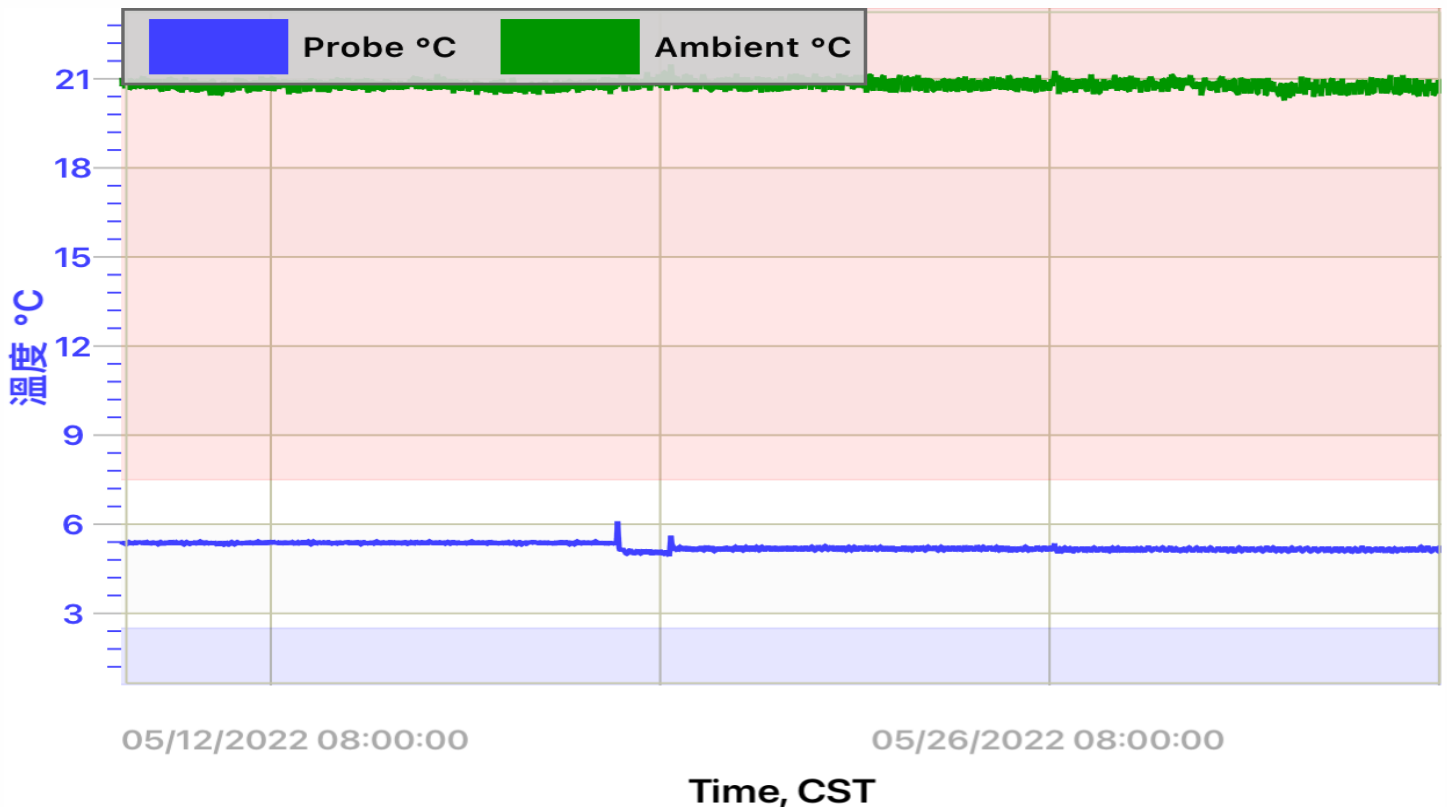

Deployment Name: Tzuchi R1

Download Date: 02-6-2022 09:15:43 CST

Logger Model: CX402

Logging Interval: 10m

Serial Number: 21120836

Total Data Points: 3419

Alarm Information

Alarms During Deployment:

Number of High Alarms: 0

High Alarm Limit: 7.50°C

Number of Low Alarms: 0

Low Alarm Limit: 2.50°C

Number of Probe Disconnects: 0

Duration:

Elapsed Time Outside Alarm Limits: 0s

Elapsed Time Probe Disconnected: 0s