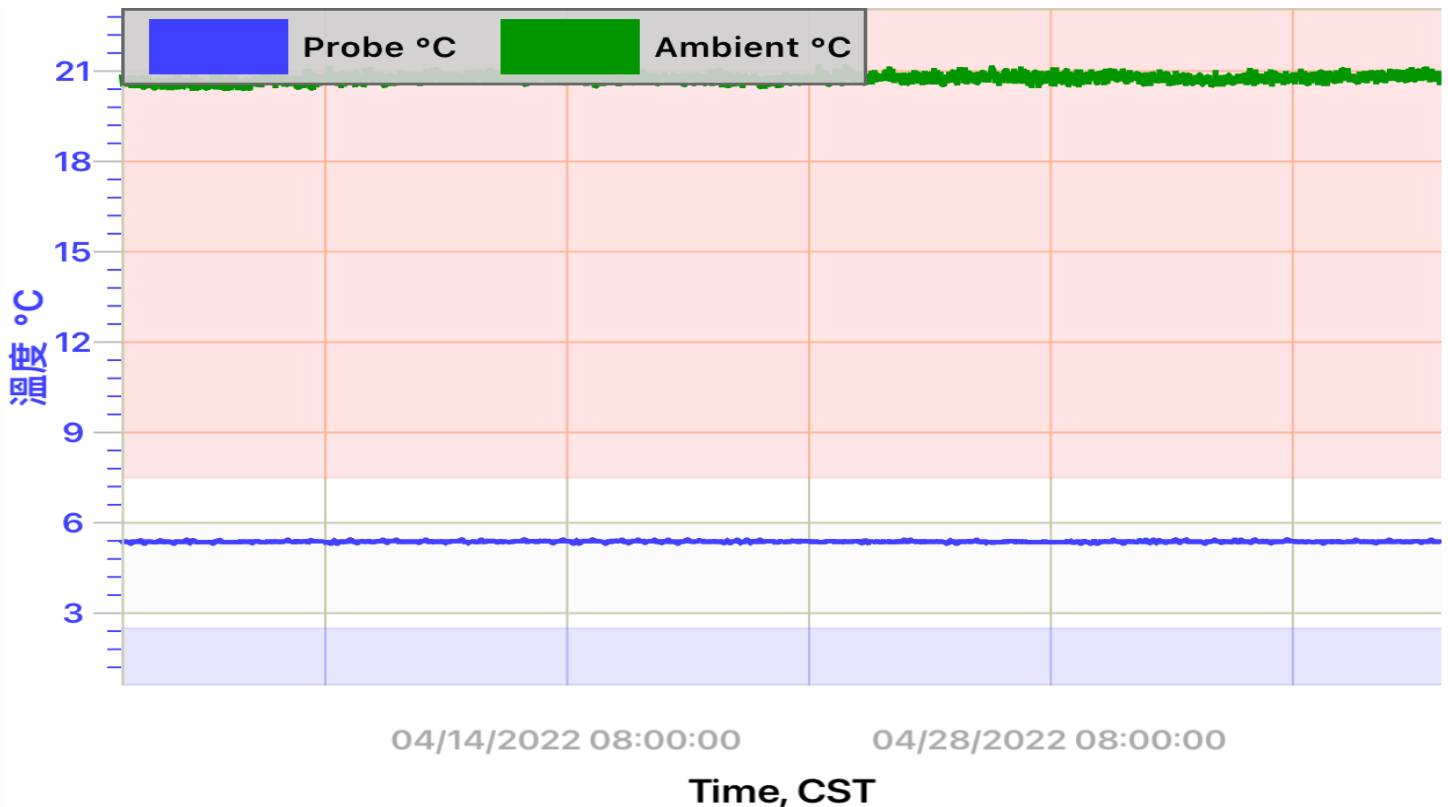

Deployment Name: Tzuchi R1

Download Date: 09-5-2022 15:25:32 CST

Logger Model: CX402

Logging Interval: 10m

Serial Number: 21120836

Total Data Points: 5504

Alarm Information

Alarms During Deployment:

Number of High Alarms: 0

High Alarm Limit: 7.50°C

Number of Low Alarms: 0

Low Alarm Limit: 2.50°C

Number of Probe Disconnects: 0

Duration:

Elapsed Time Outside Alarm Limits: 0s

Elapsed Time Probe Disconnected: 0s