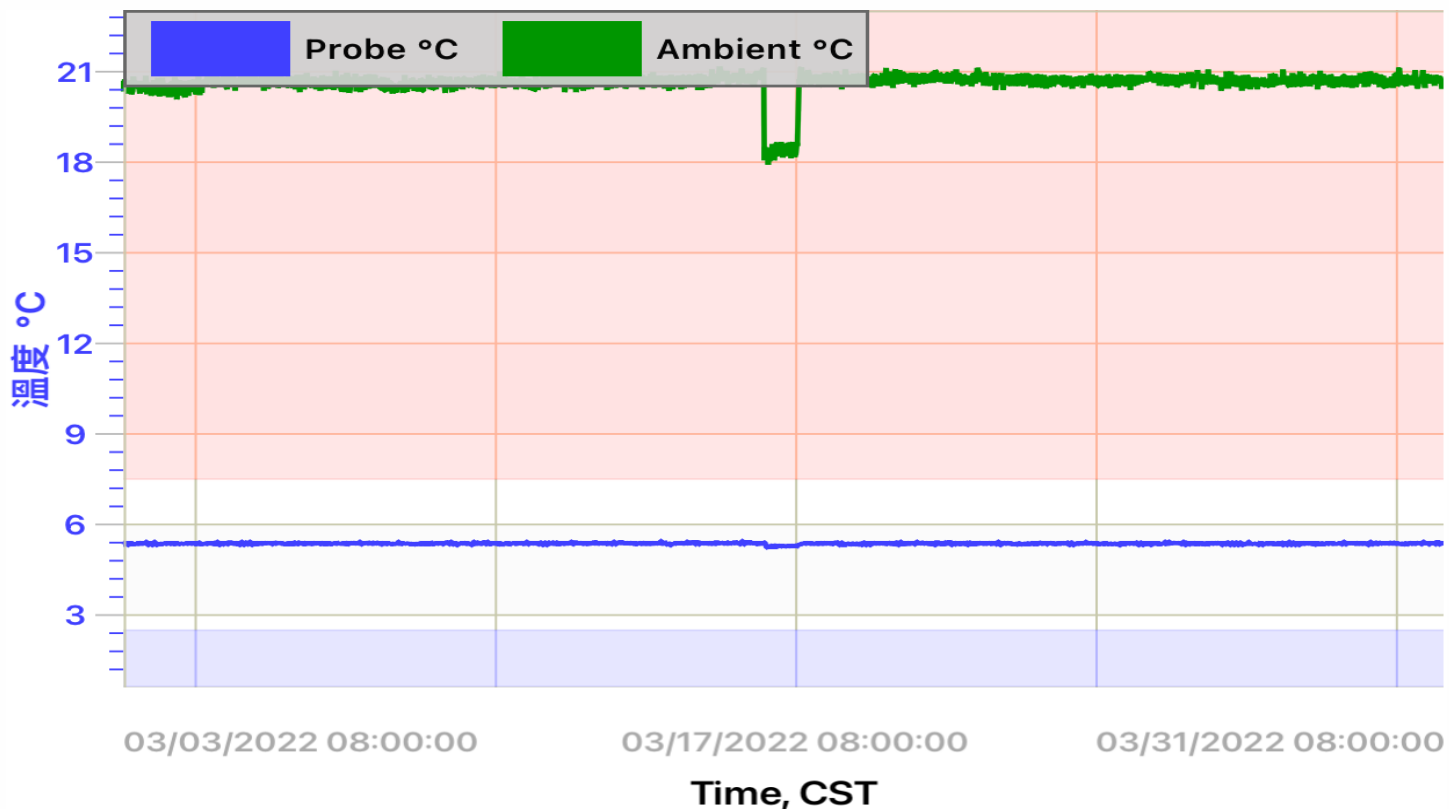

Deployment Name: Tzuchi R1

Download Date: 01-4-2022 10:08:09 CST

Logger Model: CX402

Logging Interval: 10m

Serial Number: 21120836

Total Data Points: 4433

Alarm Information

Alarms During Deployment: **No**

Number of High Alarms: 0

High Alarm Limit: 7.50°C

Number of Low Alarms: 0

Low Alarm Limit: 2.50°C

Number of Probe Disconnects: 0

Duration: First sample out of limits

Elapsed Time Outside Alarm Limits: 0s

Elapsed Time Probe Disconnected: 0s

Summary Statistics		
Statistics	Probe , °C	Ambient , °C
Average / Mean	5.37	20.63
Standard Deviation	.04	.40
Minimum	5.21	17.92
Maximum	5.46	21.18
Mean Kinetic Temperature	5.37	20.63

Note: Probe disconnects may invalidate mean kinetic temperature values