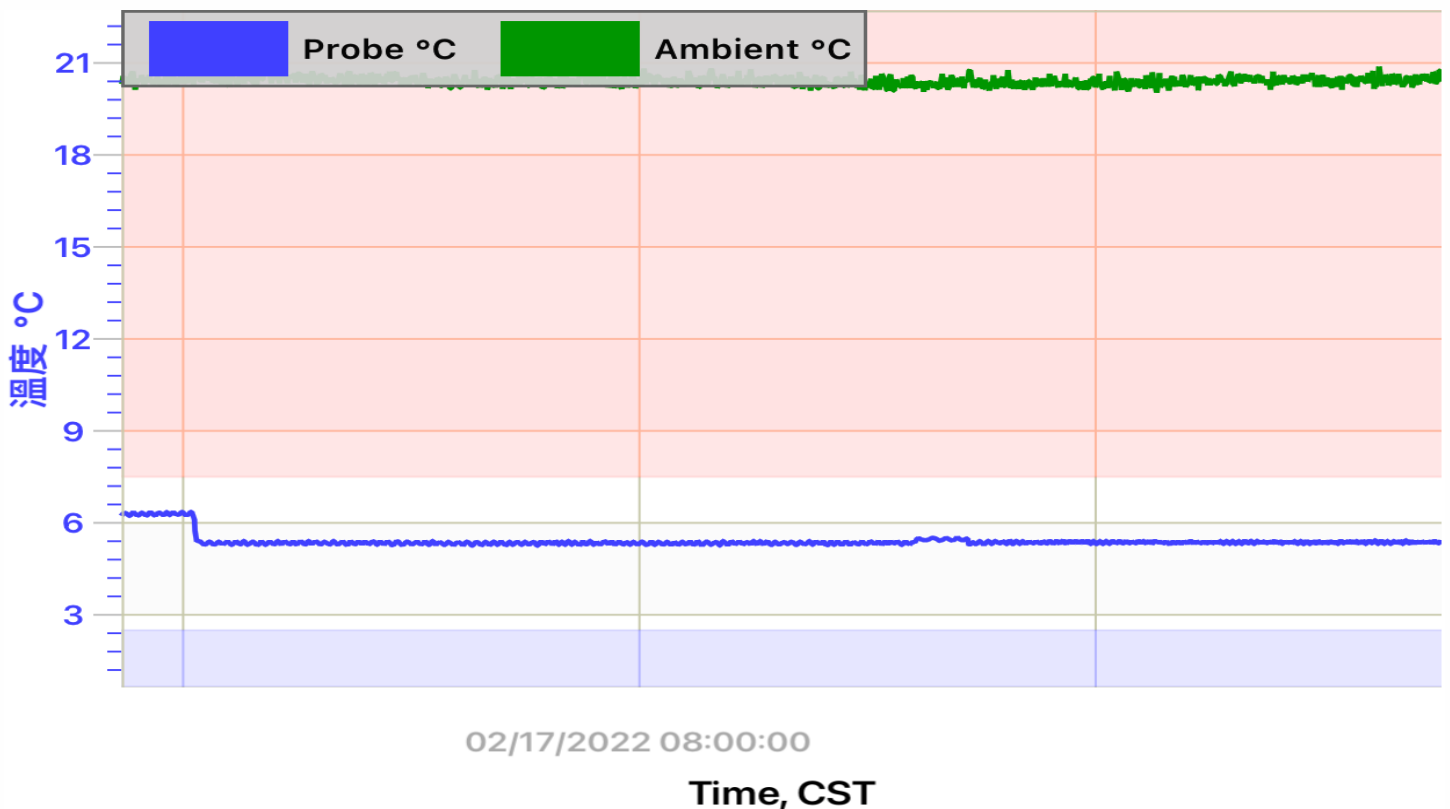

Deployment Name: Tzuchi R1

Download Date: 01-3-2022 15:24:50 CST

Logger Model: CX402

Logging Interval: 10m

Serial Number: 21120836

Total Data Points: 2918

Alarm Information

Alarms During Deployment: **No**

Number of High Alarms: 0

High Alarm Limit: 7.50°C

Number of Low Alarms: 0

Low Alarm Limit: 2.50°C

Number of Probe Disconnects: 0

Duration: First sample out of limits

Elapsed Time Outside Alarm Limits: 0s

Elapsed Time Probe Disconnected: 0s

Summary Statistics		
Statistics	Probe , °C	Ambient , °C
Average / Mean	5.41	20.41
Standard Deviation	.22	.13
Minimum	5.26	20.03
Maximum	6.36	20.89
Mean Kinetic Temperature	5.41	20.41

Note: Probe disconnects may invalidate mean kinetic temperature values