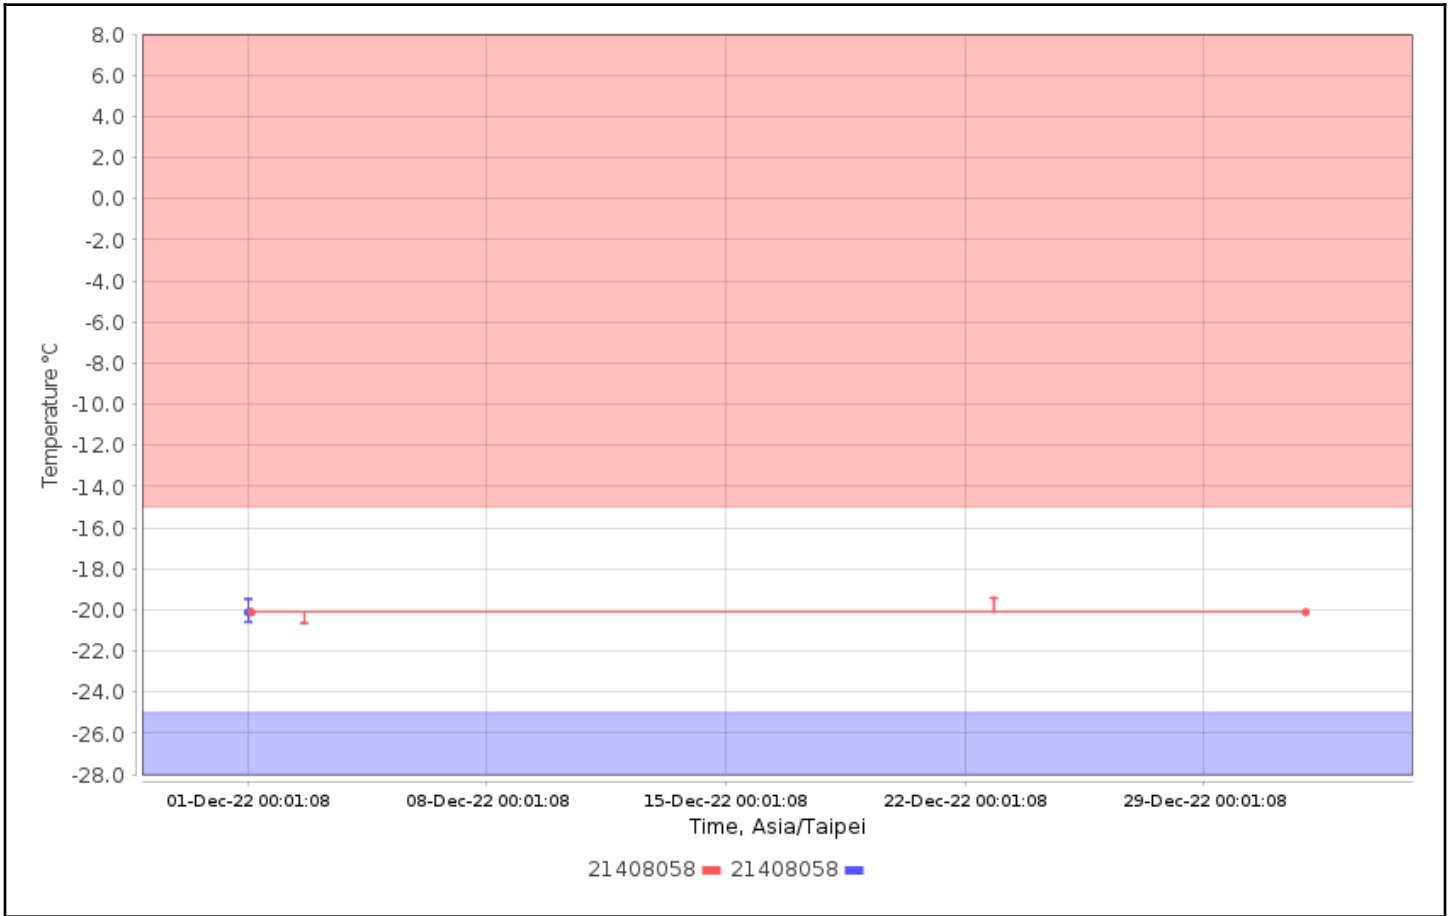

Graphs - Asia/Taipei

Temperature Multi-Graph