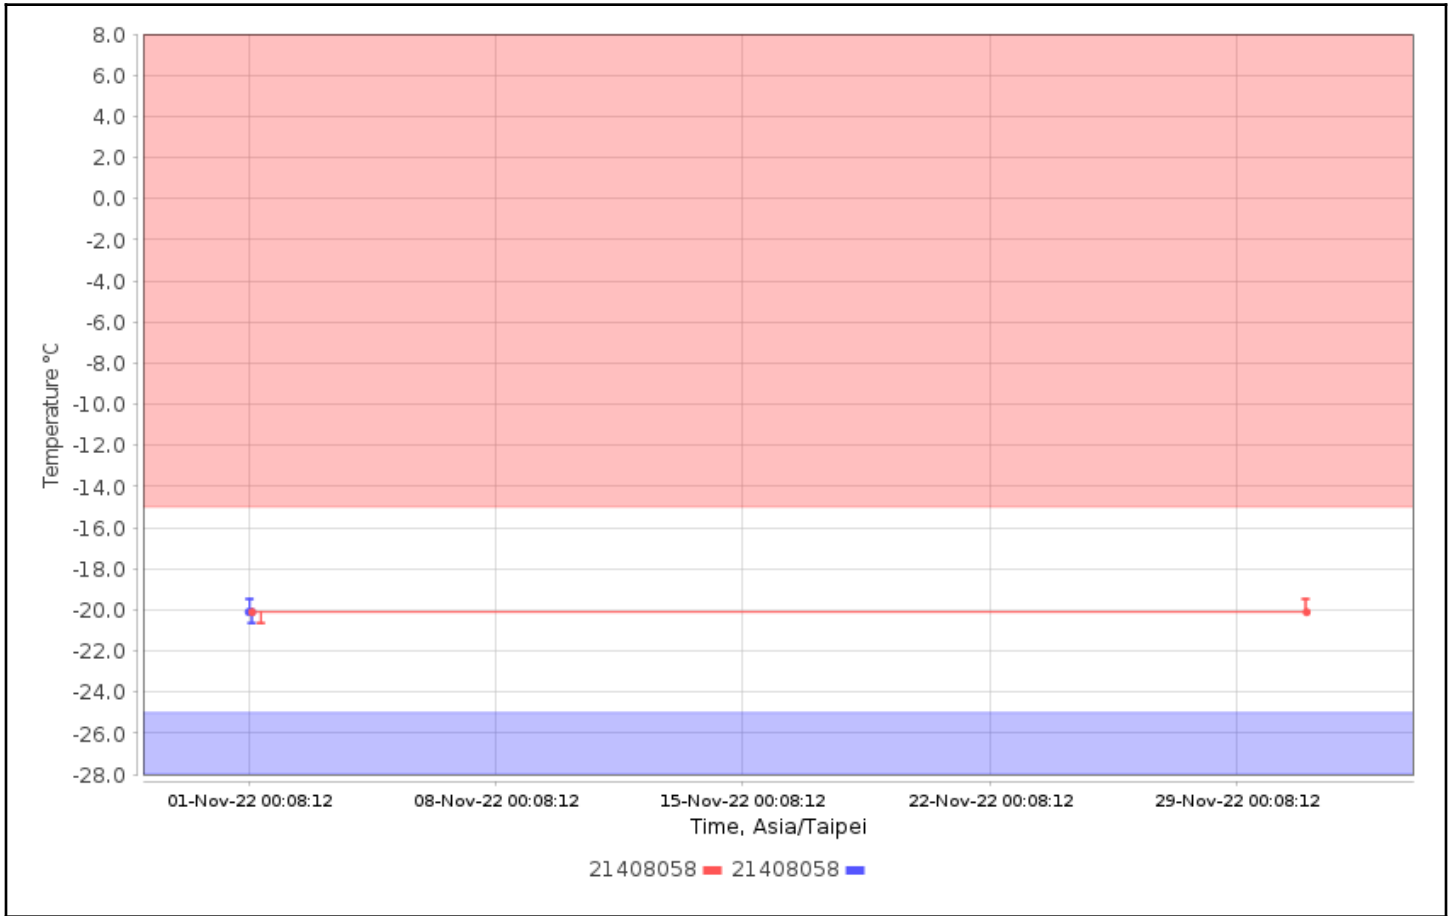

Device Types: All

Serial Numbers: 21408058

User Names:

Check for High Alarms: No

Check for Low Alarms: No

Roles:

Trip Info:

Dates: Config Since

Data Range: Between 01-Nov-2022 00:00:00 and 01-Dec-2022 00:00:00

Data Includes Segmented Loggers: No

Graphs - Asia/Taipei

Temperature Multi-Graph

Temperature Alarm Summary

No Data Found

Tabular Data - Temperature

Logger	Trip Information	Trip Length	Max, °C	Min, °C	Mean, °C	STD, °C	MKT, °C
21408058 21408058 CX402	Configured by: CX5000- 21024783	29d23h49m44s	-19.47	-20.64	-20.11	0.39	-20.11
21408058 21408058 CX402	Configured by: CX5000- 21024783	20d10h36m18s	-19.47	-20.64	-20.10	0.41	-20.10