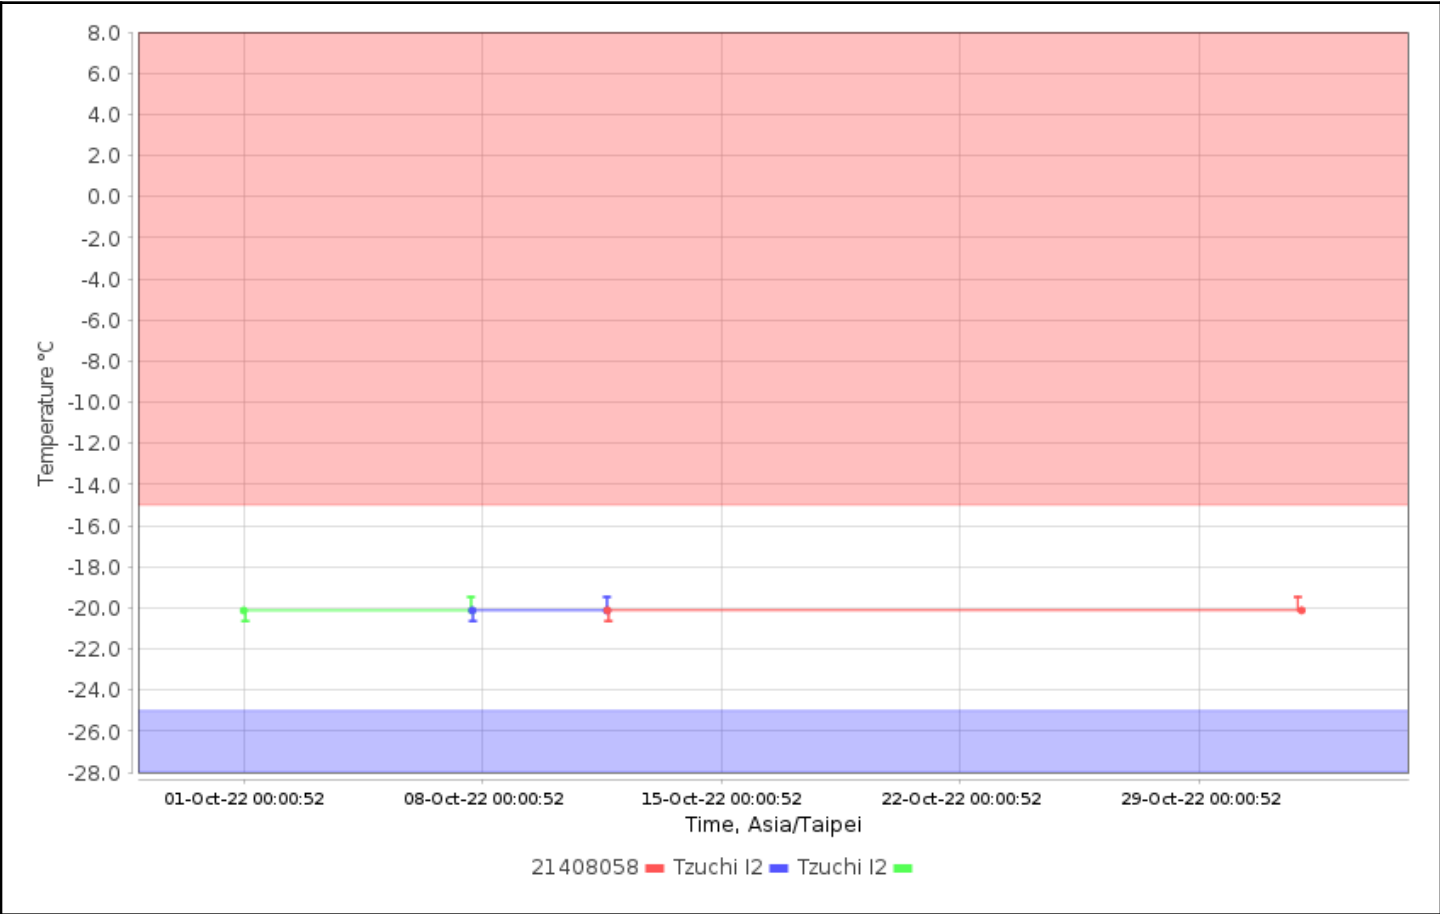

Device Types: All

Serial Numbers: 21408058

User Names:

Check for High Alarms: No

Check for Low Alarms: No

Roles:

Trip Info:

Dates: Config Since

Data Range: Between 01-Oct-2022 00:00:00 and 01-Nov-2022 00:00:00

Data Includes Segmented Loggers: No

Graphs - Asia/Taipei

Temperature Multi-Graph

Temperature Alarm Summary

No Data Found

Tabular Data - Temperature

Logger	Trip Information	Trip Length	Max, °C	Min, °C	Mean, °C	STD, °C	MKT, °C
Tzuchi I2 21408058 CX402	Configured by: CX5000- 21024783	3d22h43m8s	-19.47	-20.64	-20.12	0.40	-20.12
21408058 21408058 CX402	Configured by: CX5000- 21024783	20d10h36m18s	-19.47	-20.64	-20.12	0.39	-20.12
Tzuchi I2 21408058 CX402	Configured by: CX5000- 21024783	36d14h2m38s	-19.47	-20.64	-20.13	0.40	-20.13