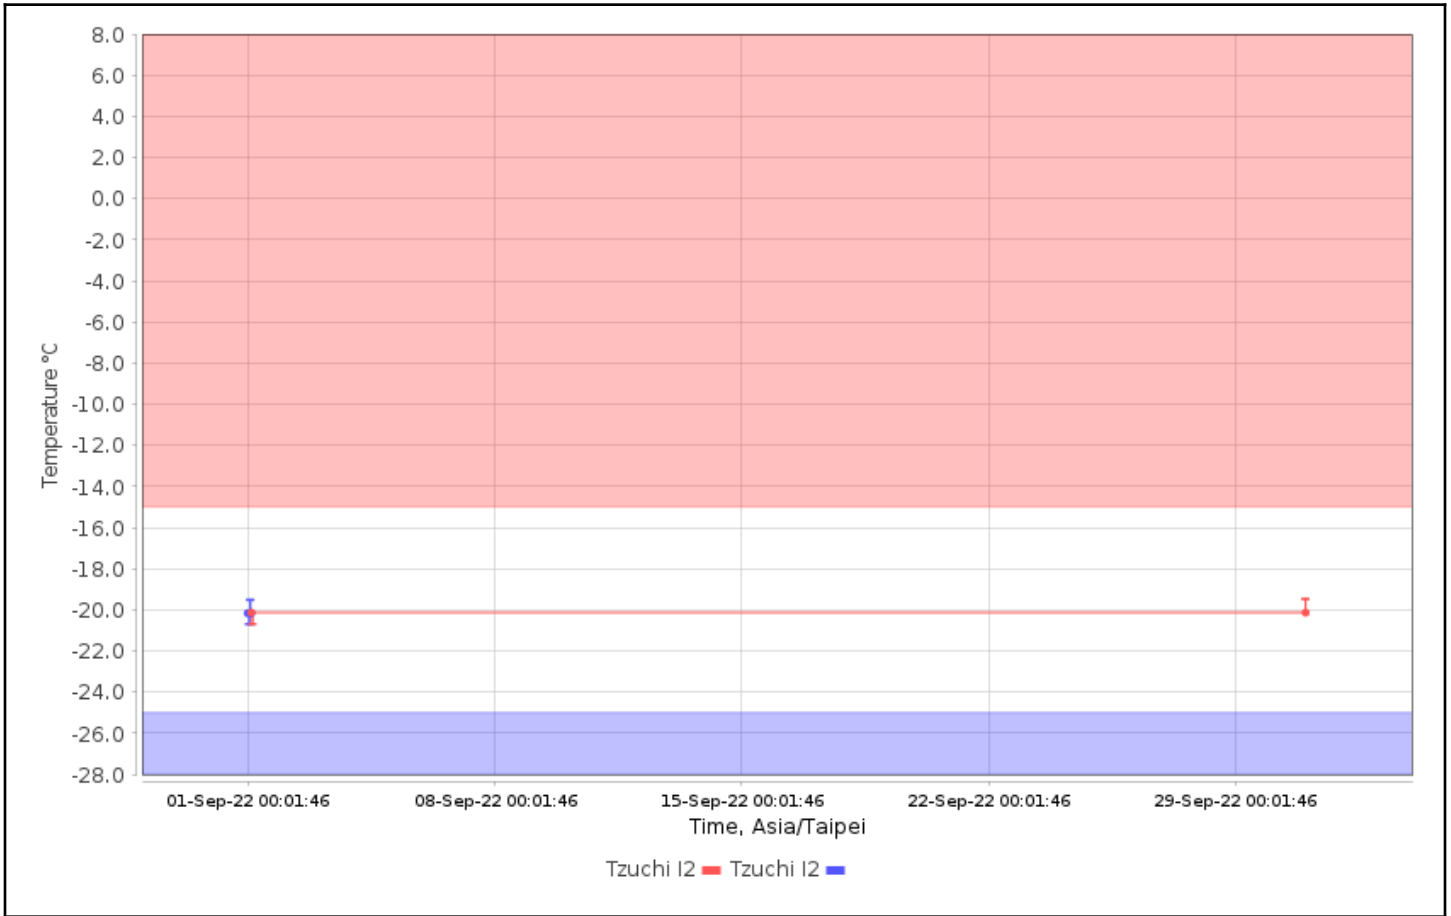

Configuration Names:

Device Types: All

Serial Numbers: 21408058

User Names:

Check for High Alarms: No

Check for Low Alarms: No

Roles:

Trip Info:

Dates: Config Since

Data Range: Between 01-Sep-2022 00:00:00 and 01-Oct-2022 00:00:00

Data Includes Segmented Loggers: No

Graphs - Asia/Taipei

Temperature Multi-Graph

Temperature Alarm Summary

No Data Found

Tabular Data - Temperature

Logger	Trip Information	Trip Length	Max, °C	Min, °C	Mean, °C	STD, °C	MKT, °C
Tzuchi I2 21408058 CX402	Configured by: CX5000- 21024783	36d14h2m38s	-19.47	-20.69	-20.14	0.40	-20.14
Tzuchi I2 21408058 CX402	Configured by: CX5000- 21024783	30d23h59m20s	-19.51	-20.69	-20.16	0.43	-20.16

Temperature Summary Statistics

Trip Info	Number of Loggers	Avg Length	Max Length	Min Length	Mean, °C	Std Dev, °C	Min, °C	Max, °C	MKT, °C	Time Above	Time Below
No Matching Value	2	33d19h59s	36d14h2m38s	30d23h59m20s	-20.14	0.40	-20.69	-19.47	-20.14	0	0