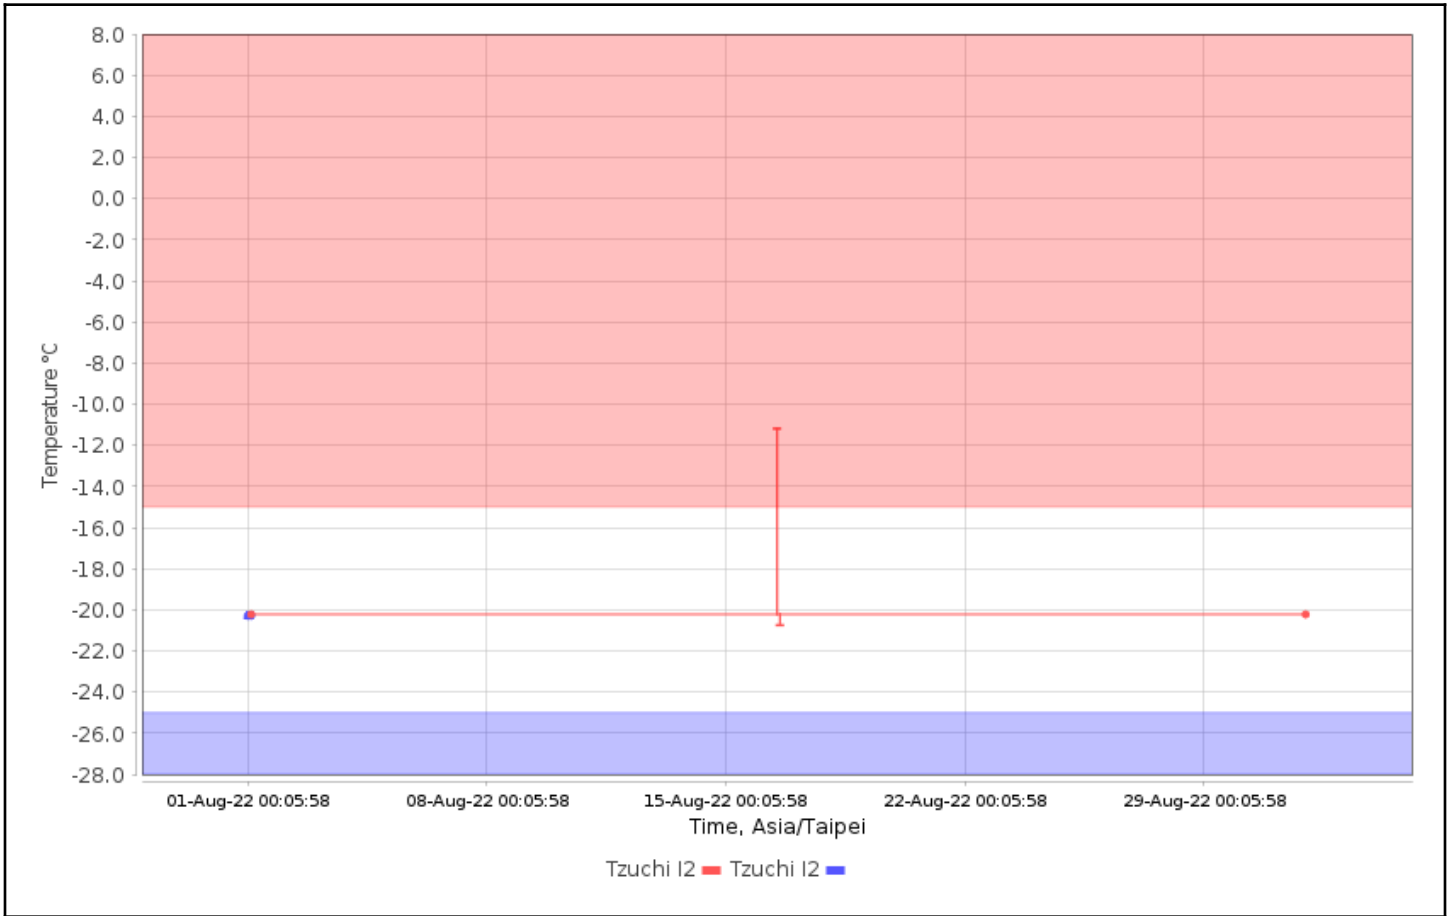

Graphs - Asia/Taipei

Temperature Multi-Graph

Temperature Alarm Summary

Alarm Type	Number Of Alarmed Loggers
Primary High	1
Primary Low	0
Primary High/Low	0
Probe Disconnect	0
Cloud High	0
Cloud Low	0
Cloud MKT High	0
Cloud MKT Low	0
Cloud Trip Length	0

Logger	User	Type	Out of Range Date	In Range Date	Duration	Max/Min, °C
Tzuchi I2 21408058 CX402	CX5000-21024783 CX5000 21024783	High Alarm (Single Point)	16-Aug-2022 12:11:47	16-Aug-2022 12:21:47	10m	-11.18

Logger	Configuration Date	Total Duration - Logger Alarms	Total Duration - Cloud Alarms
Tzuchi I2 21408058 CX402	01-Aug-2022 02:31:46	10m	--