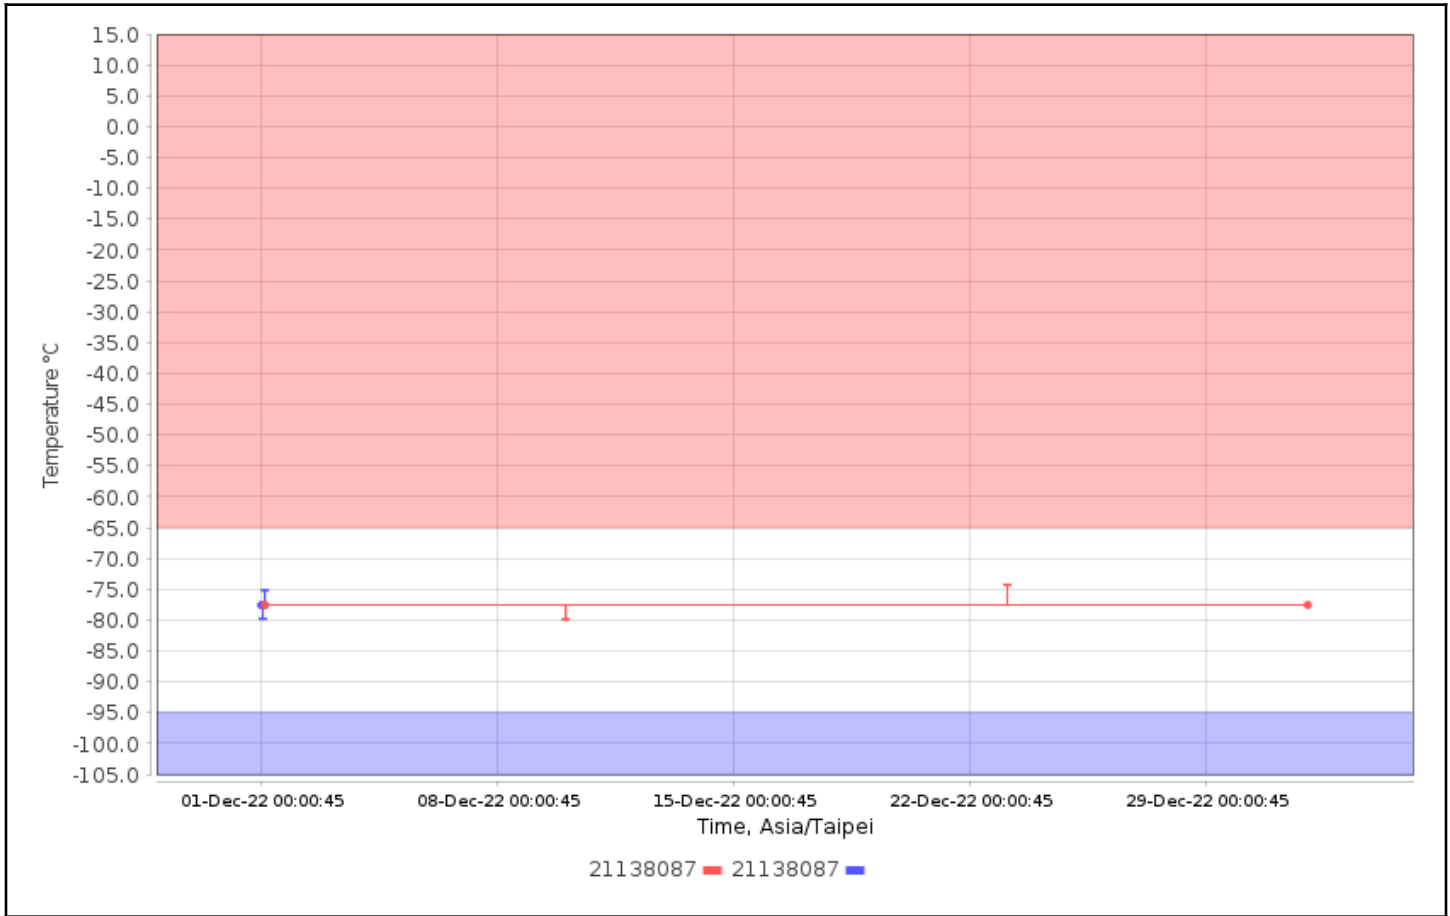

Graphs - Asia/Taipei

Temperature Multi-Graph