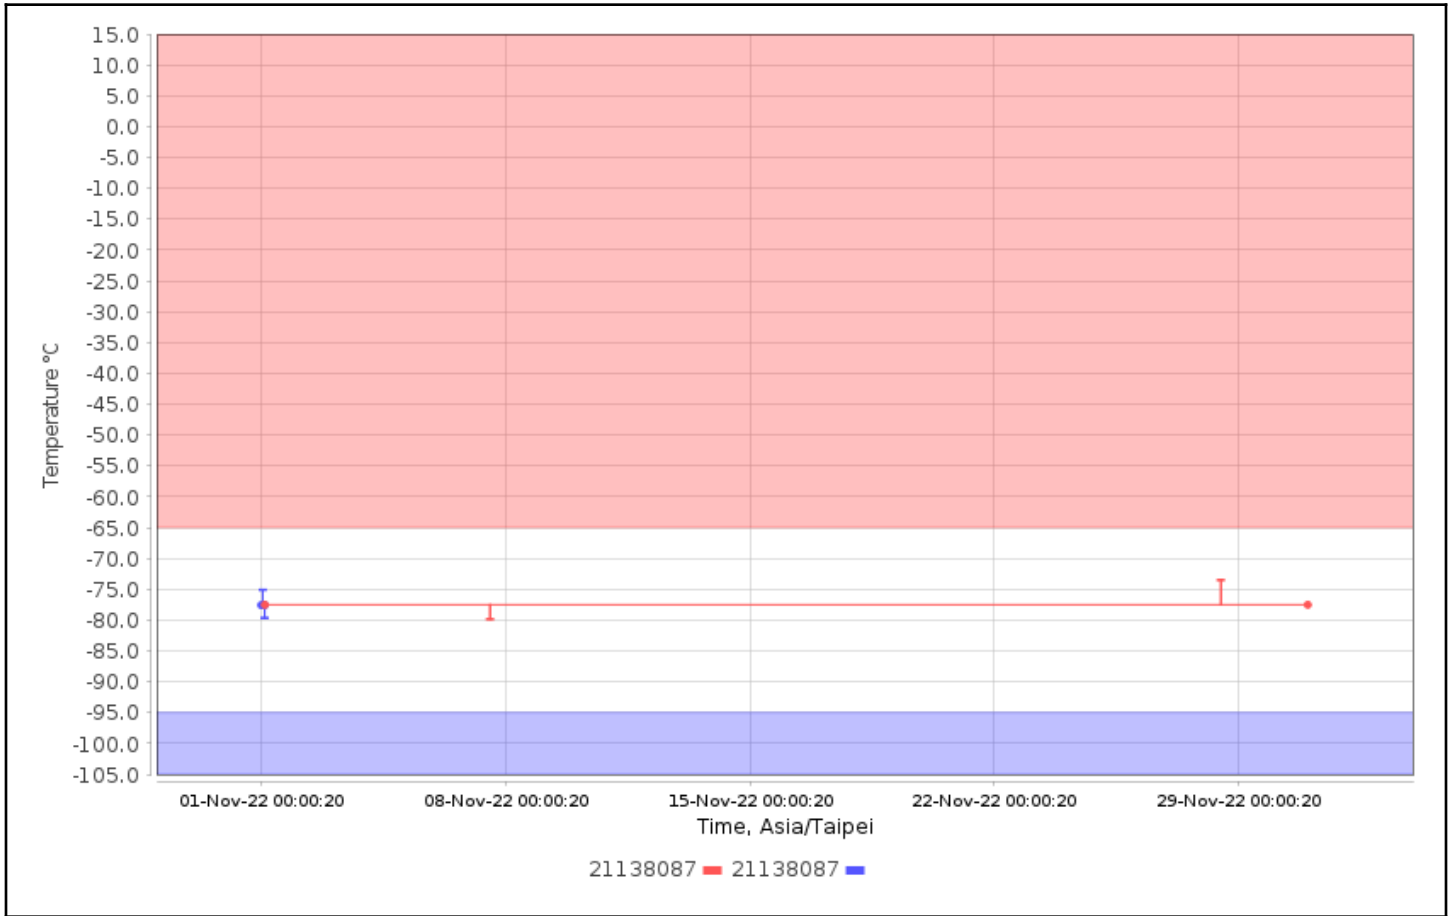

Device Types: All

Serial Numbers: 21138087

User Names:

Check for High Alarms: No

Check for Low Alarms: No

Roles:

Trip Info:

Dates: Config Since

Data Range: Between 01-Nov-2022 00:00:00 and 01-Dec-2022 00:00:00

Data Includes Segmented Loggers: No

Graphs - Asia/Taipei

Temperature Multi-Graph

Temperature Alarm Summary

No Data Found

Tabular Data - Temperature

Logger	Trip Information	Trip Length	Max, °C	Min, °C	Mean, °C	STD, °C	MKT, °C
21138087 21138087 CX405	Configured by: CX5000- 21024783	30d1m7s	-73.49	-79.85	-77.51	1.48	-77.52
21138087 21138087 CX405	Configured by: CX5000- 21024783	20d10h40m19s	-75.10	-79.64	-77.56	1.55	-77.57