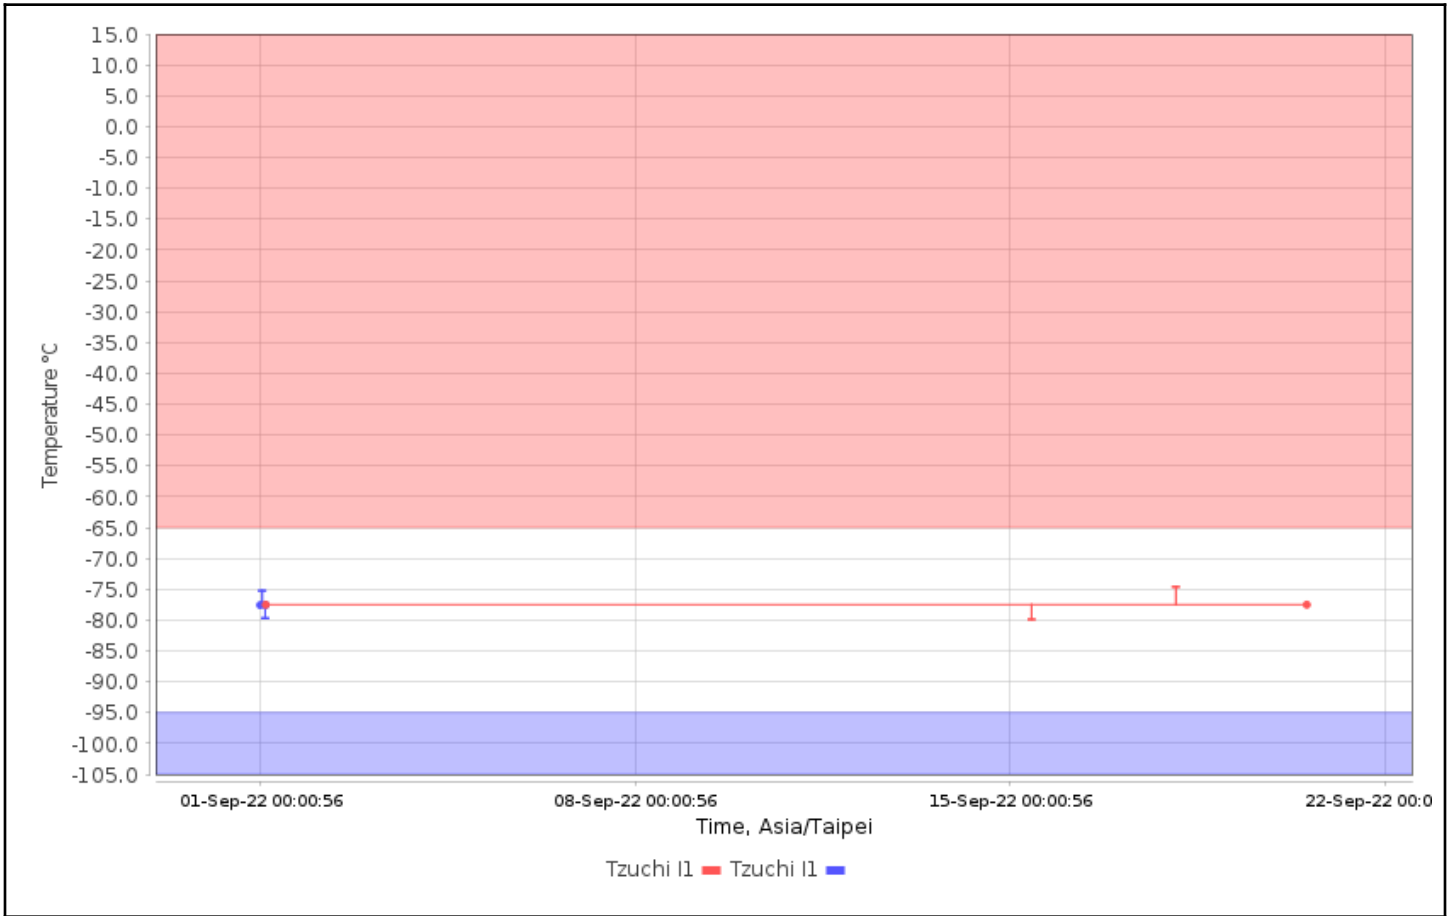

Trip Info:

Dates: Config Since

Data Range: Between 01-Sep-2022 00:00:00 and 01-Oct-2022 00:00:00

Data Includes Segmented Loggers: No

# Graphs - Asia/Taipei

## Temperature Multi-Graph

## Tabular Data - Temperature

Logger	Trip Information	Trip Length	Max, °C	Min, °C	Mean, °C	STD, °C	MKT, °C
Tzuchi I1 21138087 CX405	Configured by: CX5000- 21024783	30d23h59m26s	-75.22	-79.68	-77.55	1.53	-77.57
Tzuchi I1 21138087 CX405	Configured by: CX5000- 21024783	36d14h17m23s	-74.59	-79.89	-77.50	1.46	-77.51