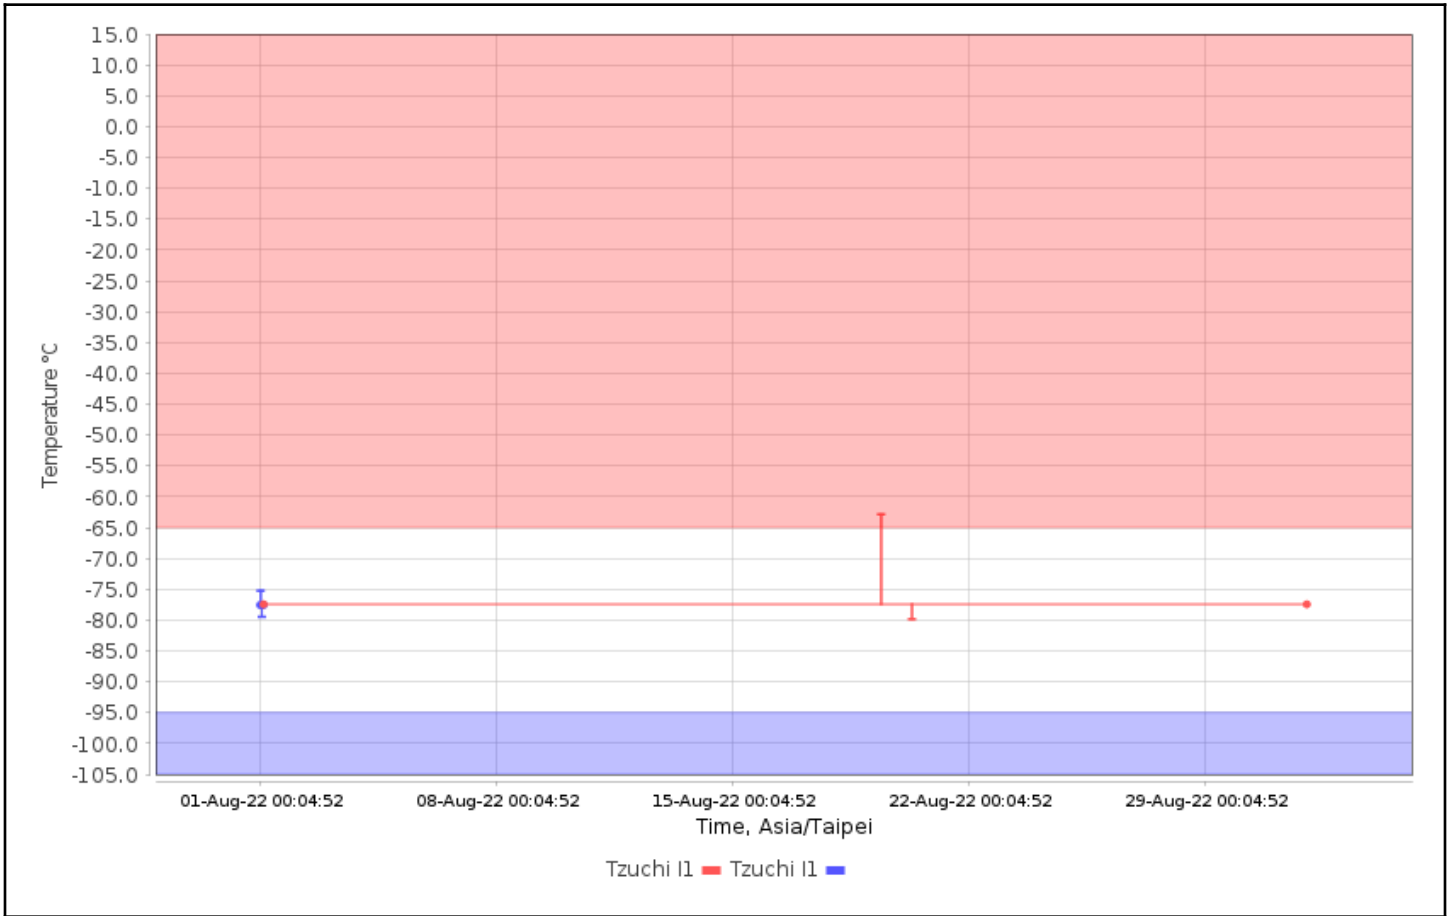

User Names:

Check for High Alarms: No

Check for Low Alarms: No

Roles:

Trip Info:

Dates: Config Since

Data Range: Between 01-Aug-2022 00:00:00 and 01-Sep-2022 00:00:00

Data Includes Segmented Loggers: No

# Graphs - Asia/Taipei

## Temperature Multi-Graph