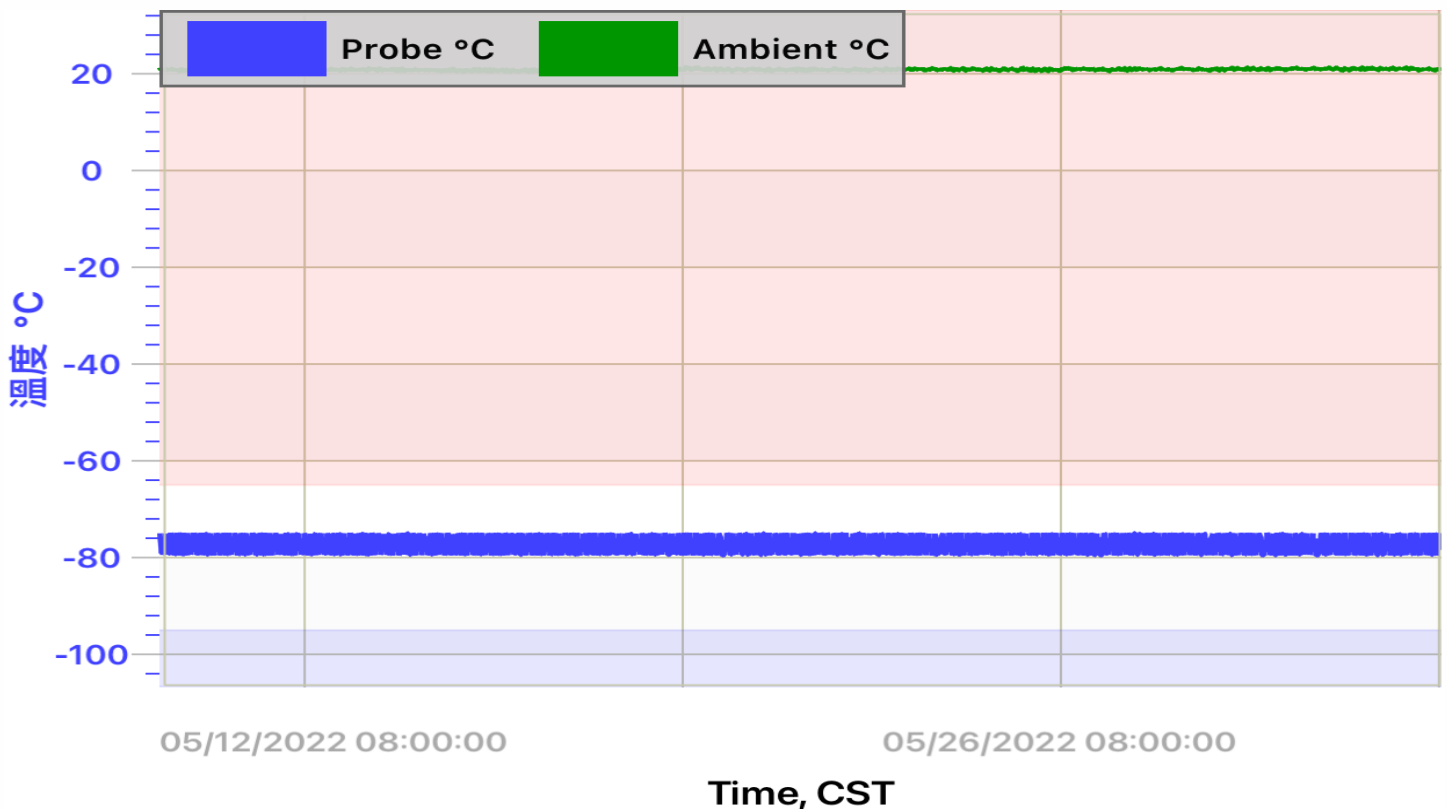

Deployment Name: Tzuchi I1

Download Date: 02-6-2022 09:13:51 CST

Logger Model: CX405

Logging Interval: 10m

Serial Number: 21138087

Total Data Points: 3419

Alarm Information

Alarms During Deployment:

Number of High Alarms: 0

High Alarm Limit: -65.00°C

Number of Low Alarms: 0

Low Alarm Limit: -95.00°C

Number of Probe Disconnects: 0

Duration:

Elapsed Time Outside Alarm Limits: 0s

Elapsed Time Probe Disconnected: 0s