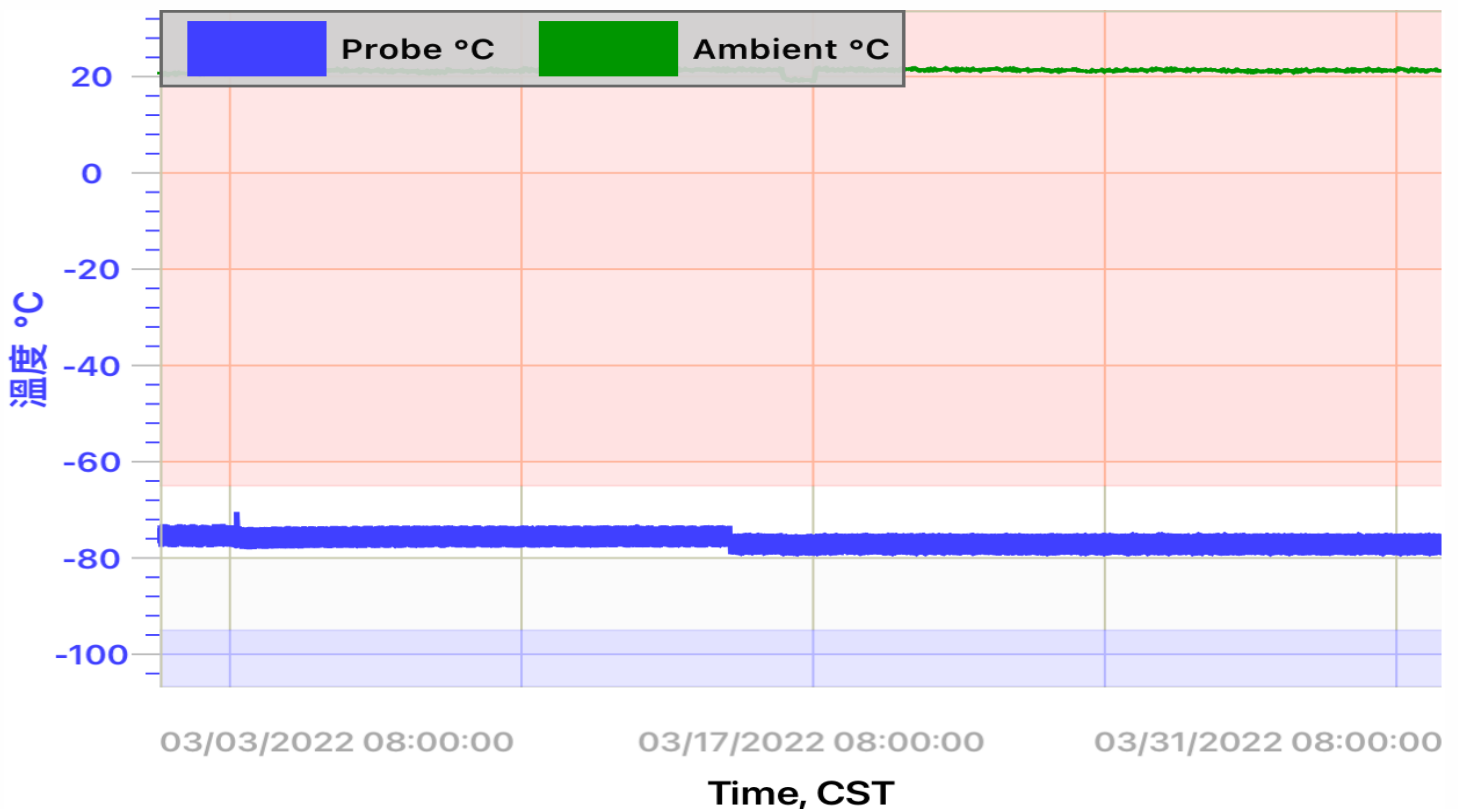

Deployment Name: Tzuchi I1

Download Date: 01-4-2022 10:06:16 CST

Logger Model: CX405

Logging Interval: 10m

Serial Number: 21138087

Total Data Points: 4432

Alarm Information

Alarms During Deployment: **No**

Number of High Alarms: 0

High Alarm Limit: -65.00°C

Number of Low Alarms: 0

Low Alarm Limit: -95.00°C

Number of Probe Disconnects: 0

Duration: First sample out of limits

Elapsed Time Outside Alarm Limits: 0s

Elapsed Time Probe Disconnected: 0s

Summary Statistics		
Statistics	Probe , °C	Ambient , °C
Average / Mean	-76.58	21.25
Standard Deviation	1.64	.41
Minimum	-79.47	18.77
Maximum	-70.43	22.13
Mean Kinetic Temperature	-76.59	21.25