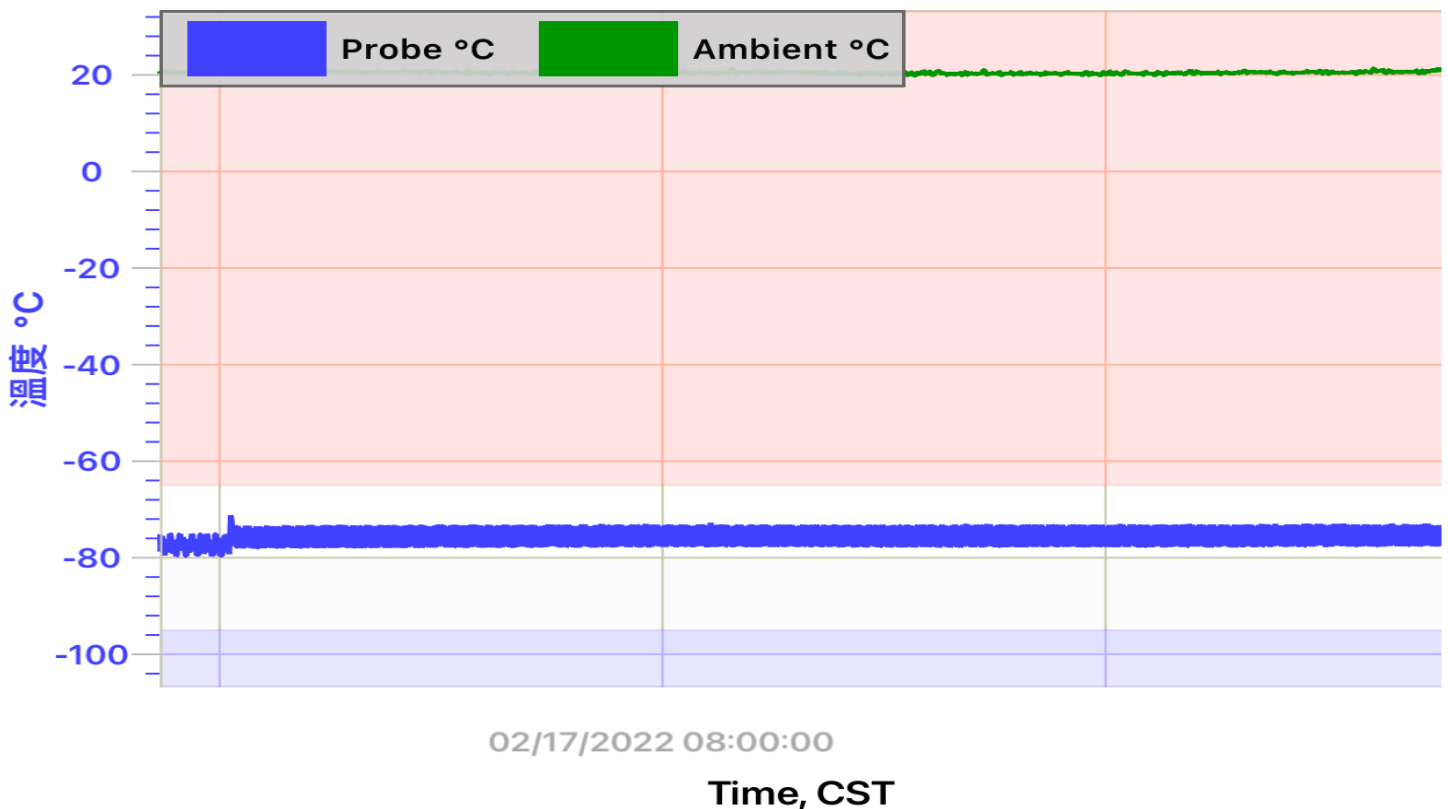

Deployment Name: Tzuchi I1

Download Date: 01-3-2022 15:26:19 CST

Logger Model: CX405

Logging Interval: 10m

Serial Number: 21138087

Total Data Points: 2918

Alarm Information

Alarms During Deployment: **No**

Number of High Alarms: 0

High Alarm Limit: -65.00°C

Number of Low Alarms: 0

Low Alarm Limit: -95.00°C

Number of Probe Disconnects: 0

Duration: First sample out of limits

Elapsed Time Outside Alarm Limits: 0s

Elapsed Time Probe Disconnected: 0s

Summary Statistics		
Statistics	Probe , °C	Ambient , °C
Average / Mean	-75.75	20.49
Standard Deviation	1.59	.25
Minimum	-79.64	19.87
Maximum	-71.15	21.77
Mean Kinetic Temperature	-75.76	20.49