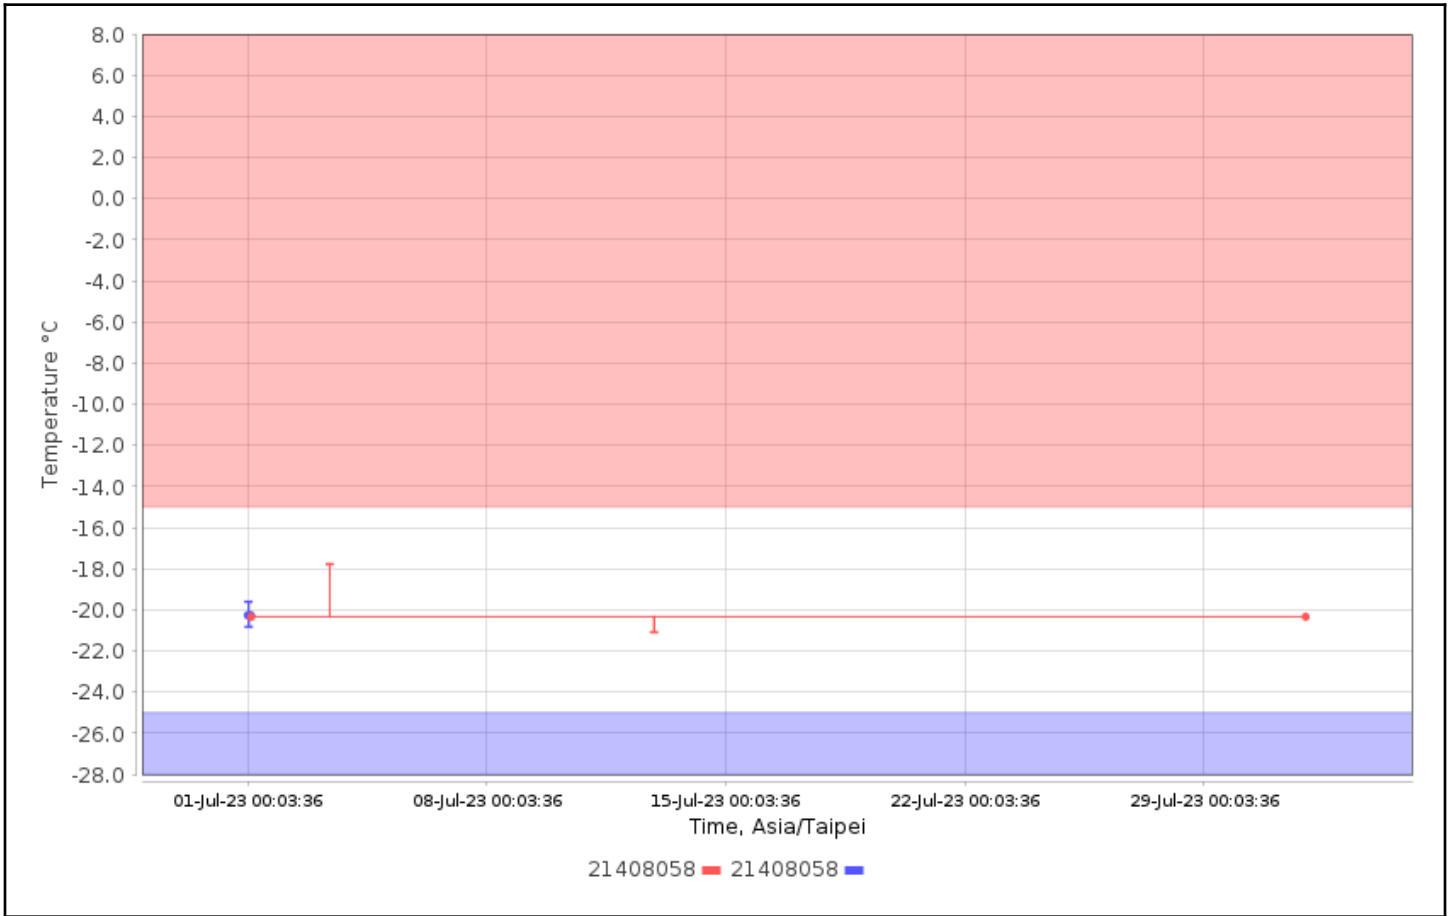

Graphs - Asia/Taipei

Temperature Multi-Graph