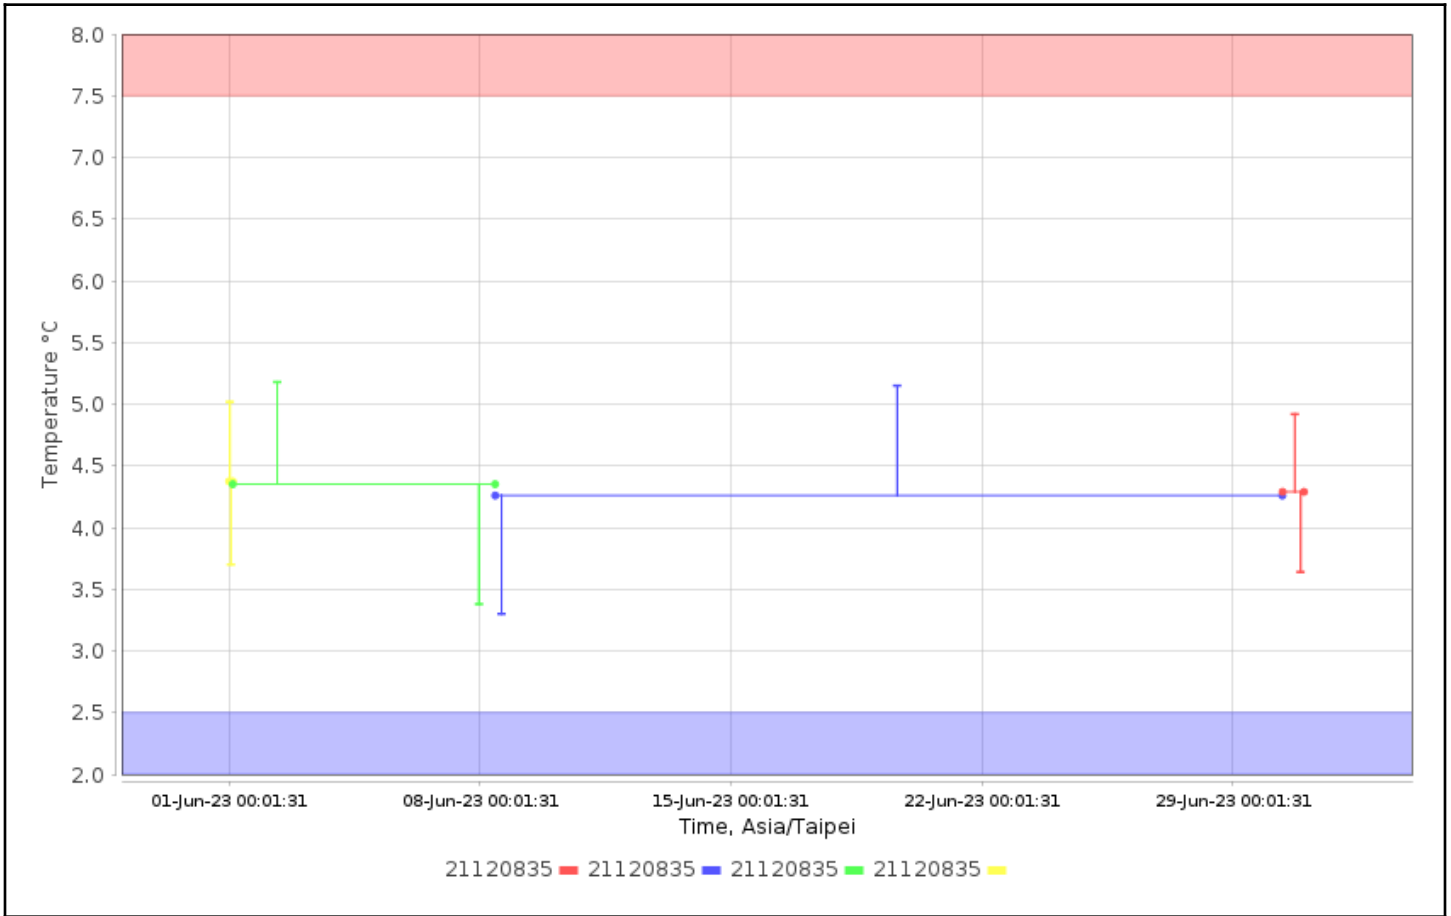

Configuration Names:

Device Types: All

Serial Numbers: 21120835

User Names:

Check for High Alarms: No

Check for Low Alarms: No

Roles:

Trip Info:

Dates: Config Since

Data Range: Between 01-Jun-2023 00:00:00 and 01-Jul-2023 00:00:00

Data Includes Segmented Loggers: No

Graphs - Asia/Taipei

Temperature Multi-Graph

Temperature Alarm Summary

No Data Found

Tabular Data - Temperature

Logger	Trip Information	Trip Length	Max, °C	Min, °C	Mean, °C	STD, °C	MKT, °C
21120835 21120835 CX402	Configured by: CX5000- 21024783	16h53m40s	4.92	3.64	4.29	0.44	4.29
21120835 21120835 CX402	Configured by: CX5000- 21024783	31d22s	5.02	3.70	4.38	0.49	4.37
21120835 21120835 CX402	Configured by: CX5000- 21024783	7d7h45m57s	5.18	3.38	4.35	0.53	4.35
21120835 21120835 CX402	Configured by: CX5000- 21024783	21d23h18m31s	5.15	3.30	4.26	0.48	4.26

Temperature Summary Statistics

Trip Info	Number of Loggers	Avg Length	Max Length	Min Length	Mean, °C	Std Dev, °C	Min, °C	Max, °C	MKT, °C	Time Above	Time Below
No Matching Value	4	15d5h59m 37s	31d22s	16h53m40 s	4.28	0.49	3.30	5.18	4.28	0	0